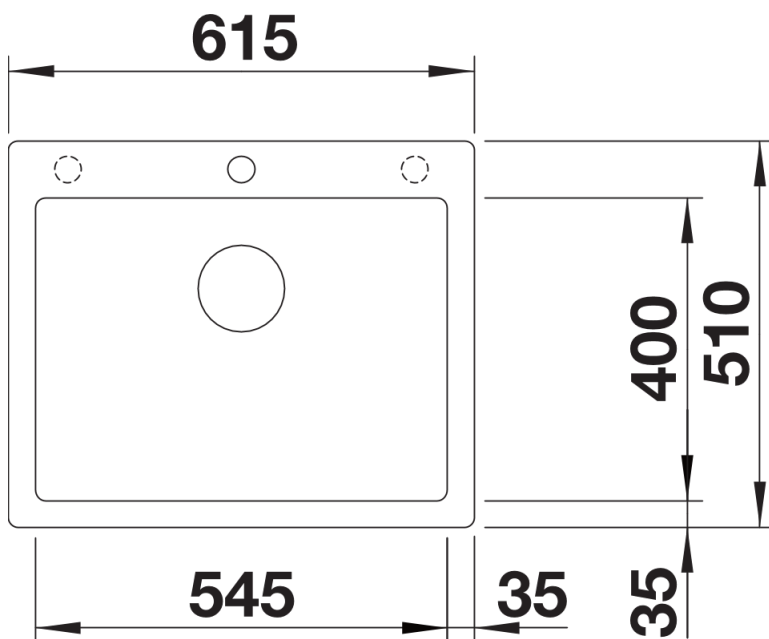

Colours

Available colours:

- coffee
- anthracite
- rock grey
- alu metallic
- pearl grey
- white
- jasmine
- tartufo
- black

SILGRANIT coffee

Planning information

- Cut out size: 595 x 490 x R15
- German warehouse stock.
- Allow 10 working days.

Scope of supply

- Waste fitting with space-saving pipe, 3 ½" InFino basket strainer

Details

Top view

Cut-out

Front view

Side view