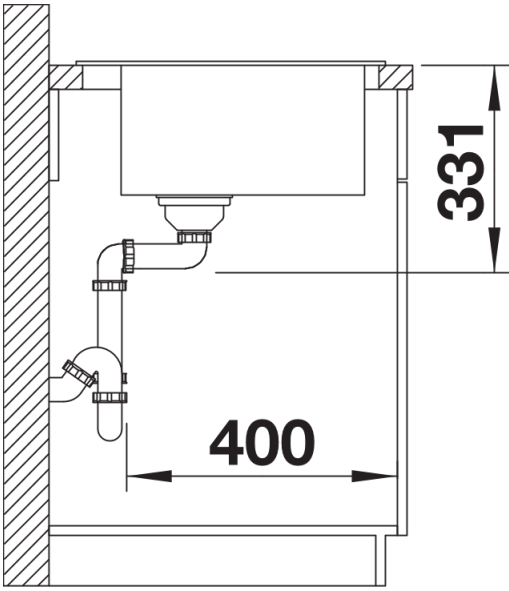

Colours

Available colours:

- coffee
- anthracite
- rock grey
- alu metallic
- pearl grey
- white
- jasmine
- tartufo
- black

SILGRANIT coffee

Planning information

- Cut out size: 595 x 490 x R15
- German warehouse stock.
- Allow 10 working days.

Scope of supply

- Waste fitting with space-saving pipe, 3 ½" InFino basket strainer

Details

Top view

Cut-out

Front view

Side view