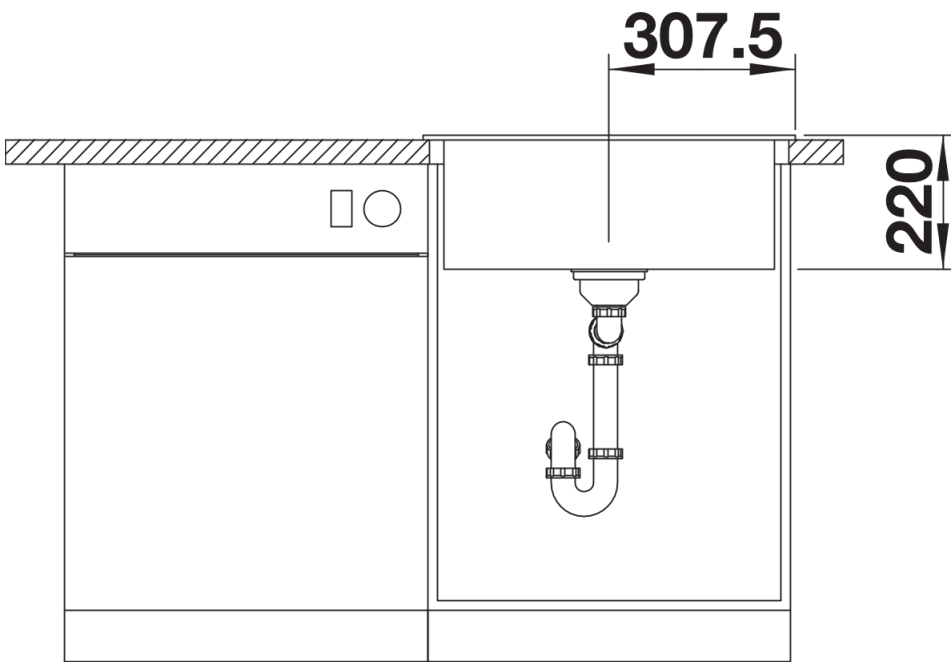

Product information sheet PLEON 6

Item no. 521688

Benefits

- Timeless elegant, straight-lined design
- Single bowl with maximum volume thanks to particularly deep bowl
- Continuous, generous tap ledge
- Easy to clean, flowing transition from the sink's rim to the tap ledge
- Elegant and hygienic: the concealed overflow C-overflow
- InFino drain system – gracefully integrated and easy-care

Colours

Available colours:

- coffee
- anthracite
- rock grey
- alu metallic
- pearl grey
- white
- jasmine
- tartufo
- black

SILGRANIT coffee

Planning information

- Cut out size: 595 x 490 x R15
- German warehouse stock.
- Allow 10 working days.

Scope of supply

- Waste fitting with space-saving pipe, 3 ½" InFino basket strainer

Details

Top view

Cut-out

Front view

Side view