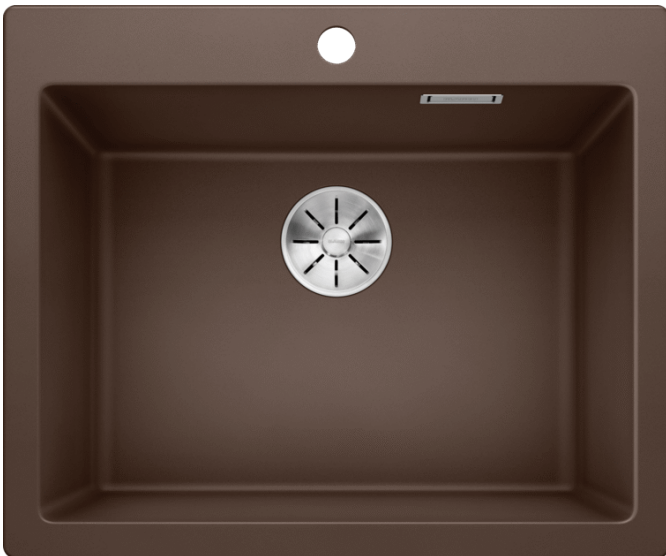

Product information sheet PLEON 6

Item no. 521688

Benefits

- Timeless elegant, straight-lined design
- Single bowl with maximum volume thanks to particularly deep bowl
- Continuous, generous tap ledge
- Easy to clean, flowing transition from the sink's rim to the tap ledge
- Elegant and hygienic: the concealed overflow C-overflow
- InFino drain system – gracefully integrated and easy-care

Colours

Available colours:

- coffee
- anthracite
- rock grey
- alu metallic
- pearl grey
- white
- jasmine
- tartufo
- black

SILGRANIT coffee

Planning information

- Cut out size: 595 x 490 x R15
- German warehouse stock.
- Allow 10 working days.

Scope of supply

- Waste fitting with space-saving pipe, 3 ½" InFino basket strainer

Details

Top view

Cut-out

Front view

Side view