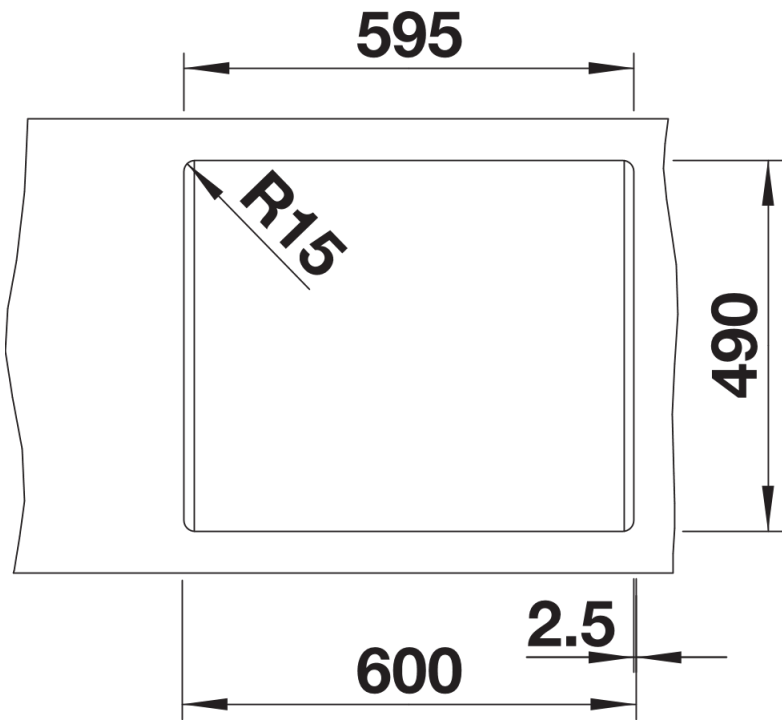

Product information sheet PLEON 6

Item no. 521688

Benefits

- Timeless elegant, straight-lined design
- Single bowl with maximum volume thanks to particularly deep bowl
- Continuous, generous tap ledge
- Easy to clean, flowing transition from the sink's rim to the tap ledge
- Elegant and hygienic: the concealed overflow C-overflow
- InFino drain system – gracefully integrated and easy-care

Colours

Available colours:

- coffee
- anthracite
- rock grey
- alu metallic
- pearl grey
- white
- jasmine
- tartufo
- black

SILGRANIT coffee

Planning information

- Cut out size: 595 x 490 x R15
- German warehouse stock.
- Allow 10 working days.

Scope of supply

- Waste fitting with space-saving pipe, 3 ½" InFino basket strainer

Details

Top view

Cut-out

Front view

Side view