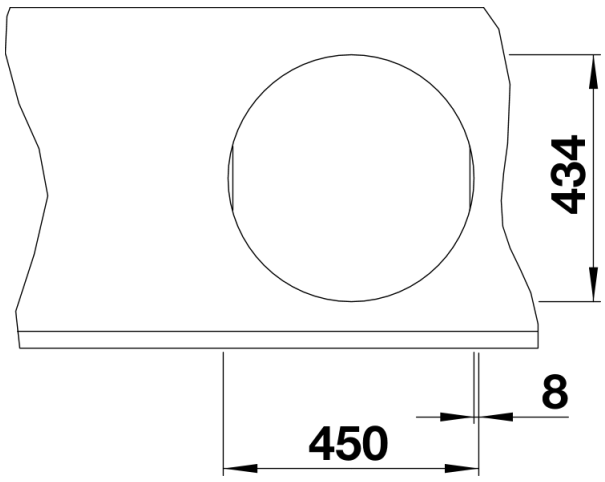

Planning information

- Cut out size: Diameter 434

Scope of supply

- Waste fitting with space-saving pipe, 3 1/2" basket strainer

Details

Top view

Cut-out

Front view

Side view