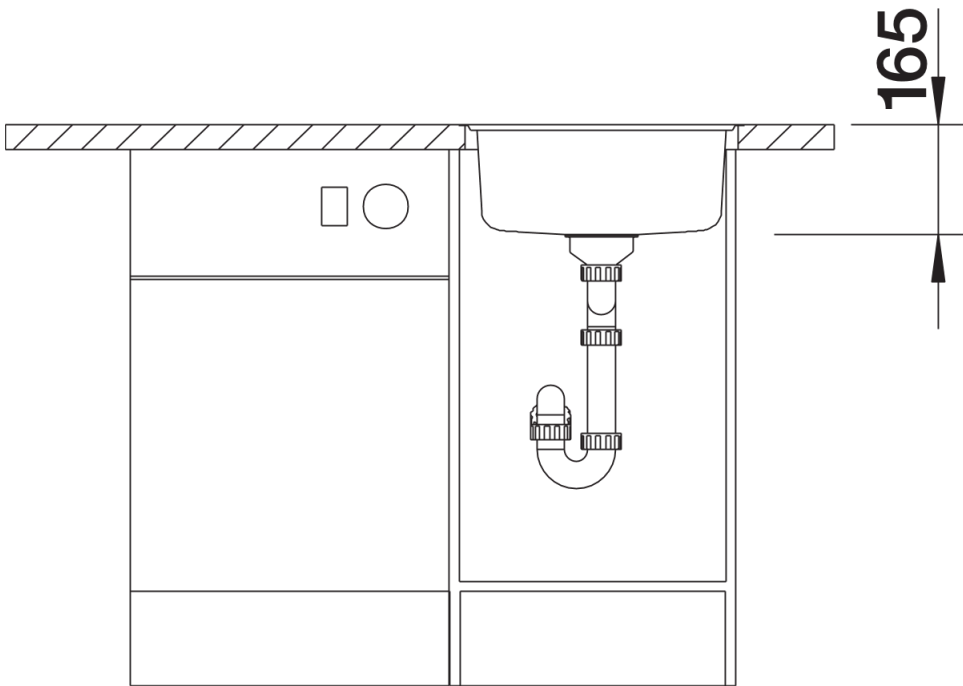

Planning information

- Cut out size: Diameter 434

Scope of supply

- Waste fitting with space-saving pipe, 3 1/2" basket strainer

Details

Top view

Cut-out

Front view

Side view