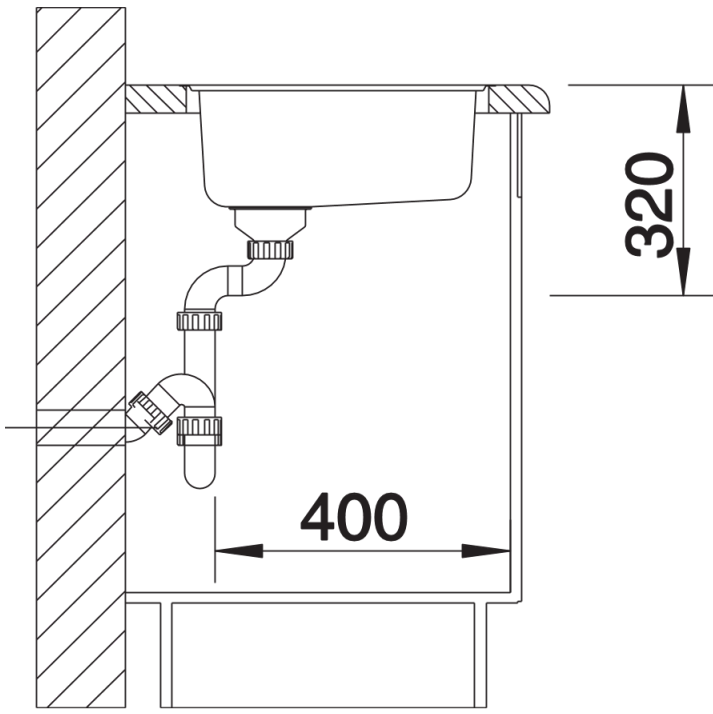

Planning information

- Cut out size: Diameter 434

Scope of supply

- Waste fitting with space-saving pipe, 3 1/2" basket strainer

Details

Top view

Cut-out

Front view

Side view