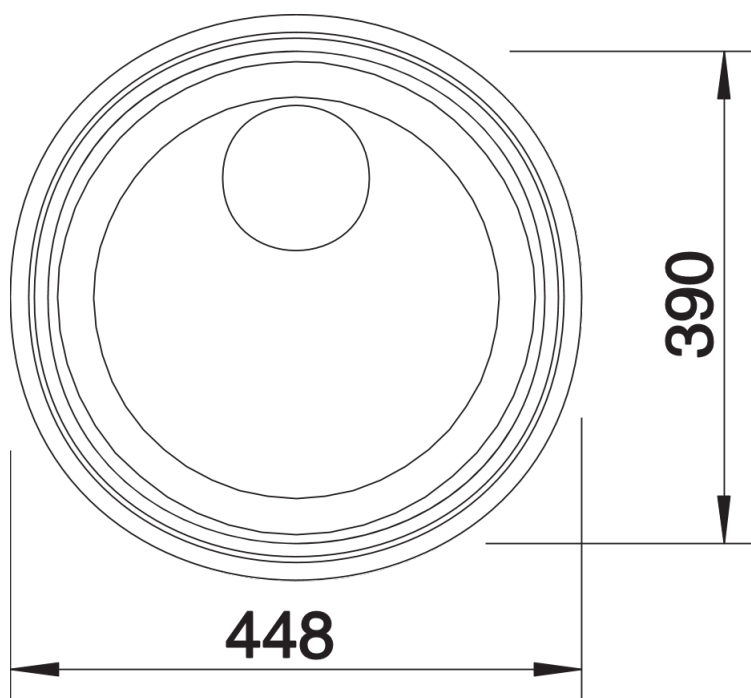

Planning information

- Cut out size: Diameter 434

Scope of supply

- Waste fitting with space-saving pipe, 3 1/2" basket strainer

Details

Top view

Cut-out

Front view

Side view