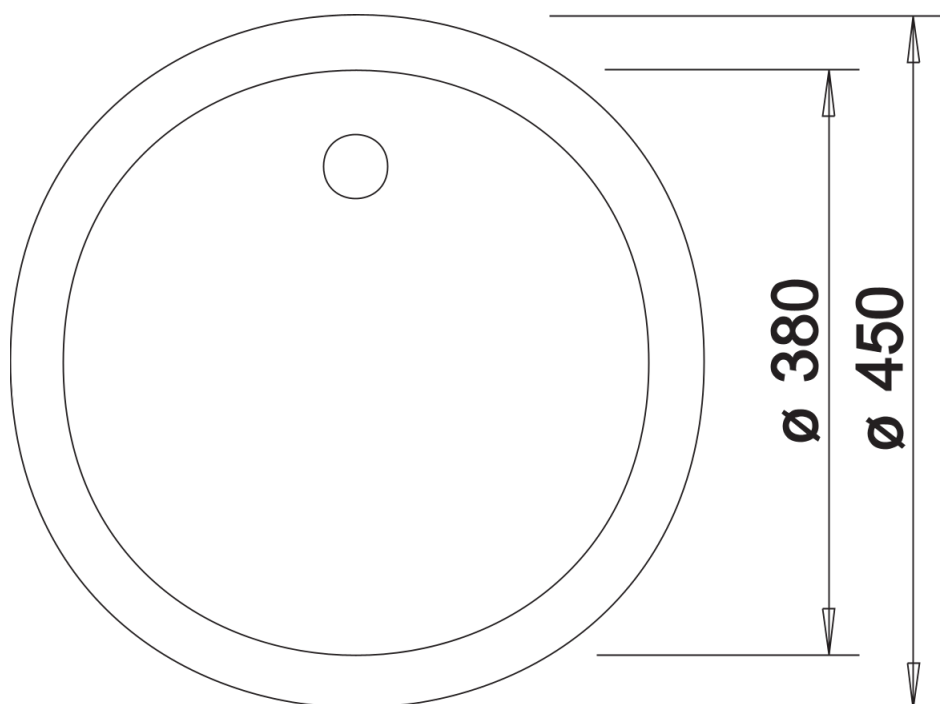

Colours

Available colours:

- black
- anthracite
- volcano grey
- alumetallic
- white
- soft white

SILGRANIT black

Planning information

- Bowl depth 165mm, Cut out size: Diameter 430mm, German warehouse stock, please allow 10 working days

Scope of supply

- Waste fitting with space-saving pipe
- 3 1/2" basket strainer

Details

Top view

Cut-out

Front view

Side view