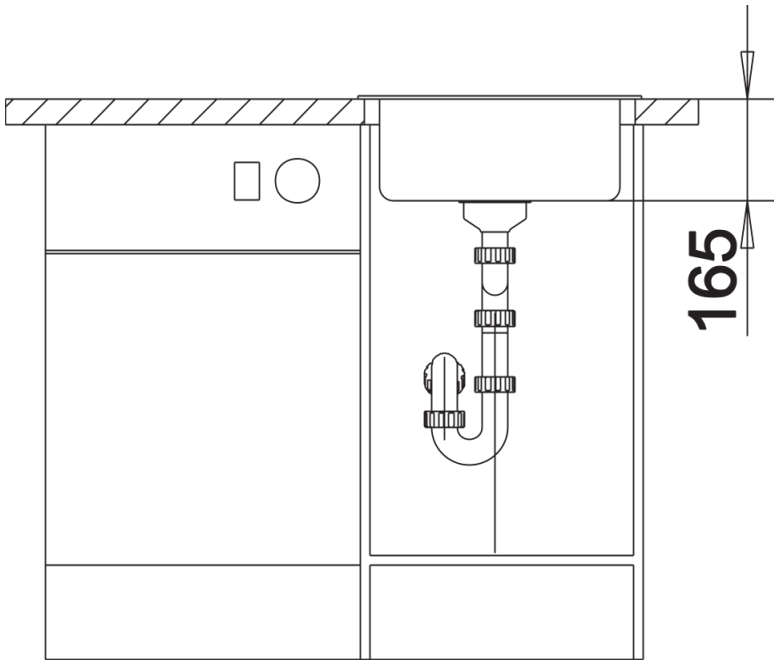

Colours

Available colours:

- black
- anthracite
- volcano grey
- alumetallic
- white
- soft white

SILGRANIT black

Planning information

- Bowl depth 165mm, Cut out size: Diameter 430mm, German warehouse stock, please allow 10 working days

Scope of supply

- Waste fitting with space-saving pipe
- 3 1/2" basket strainer

Details

Top view

Cut-out

Front view

Side view