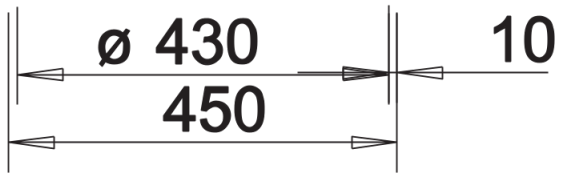

Colours

Available colours:

- black
- anthracite
- volcano grey
- alumetallic
- white
- soft white

SILGRANIT black

Planning information

- Bowl depth 165mm, Cut out size: Diameter 430mm, German warehouse stock, please allow 10 working days

Scope of supply

- Waste fitting with space-saving pipe
- 3 1/2" basket strainer

Details

Top view

Cut-out

Front view

Side view