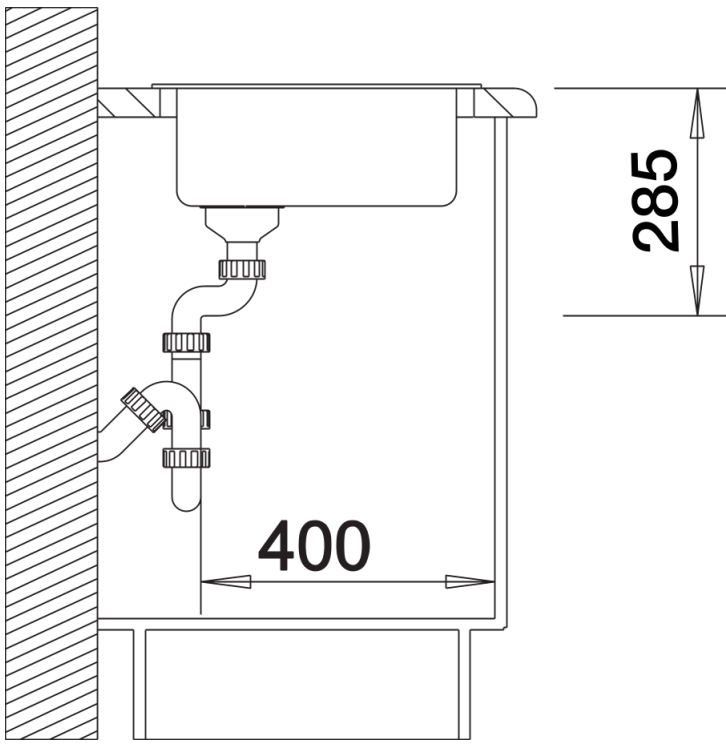

Colours

Available colours:

- black
- anthracite
- volcano grey
- alumetallic
- white
- soft white

SILGRANIT black

Planning information

- Bowl depth 165mm, Cut out size: Diameter 430mm, German warehouse stock, please allow 10 working days

Scope of supply

- Waste fitting with space-saving pipe
- 3 1/2" basket strainer

Details

Top view

Cut-out

Front view

Side view