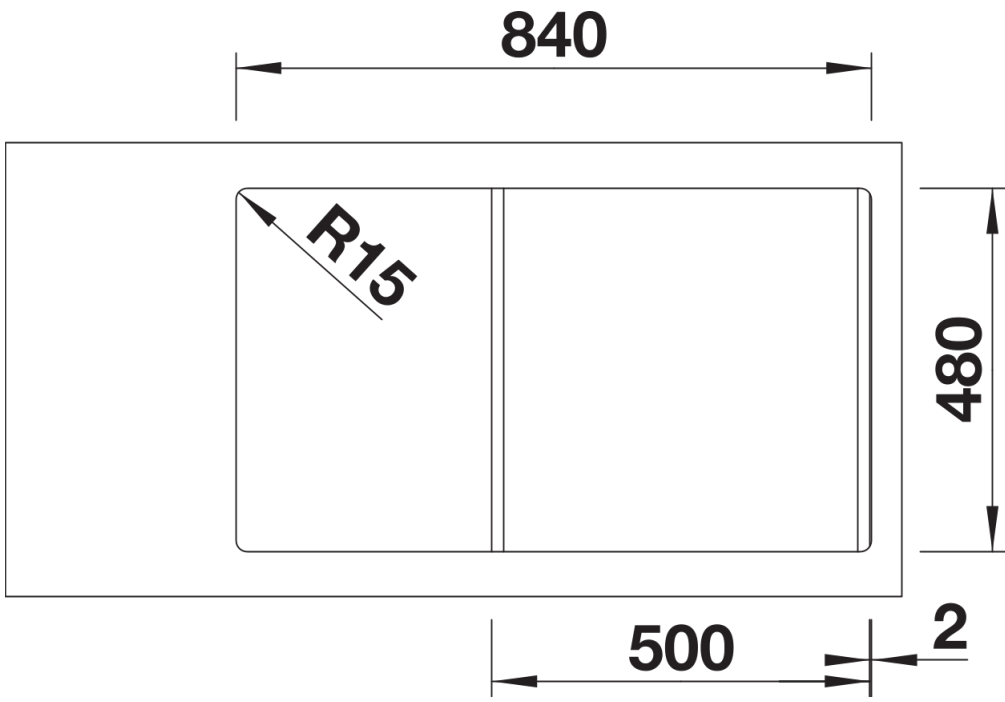

## Planning information

---

- Cut out size: 840 x 480 x R15
- Universal handing

## Scope of supply

---

- Waste fitting with space-saving pipe
- 3 ½" basket strainer

## Details

---

Top view

Cut-out

Front view

Side view