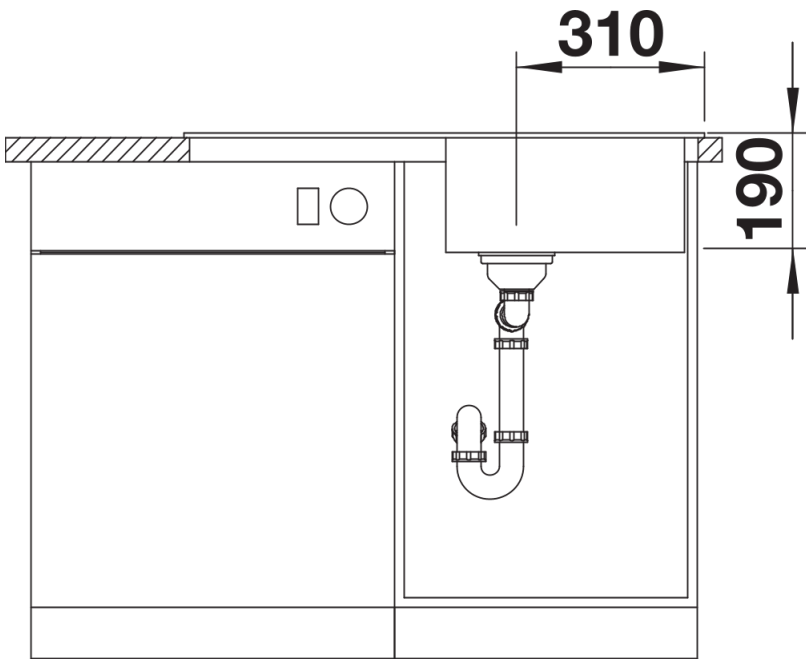

## Planning information

---

- Cut out size: 840 x 480 x R15
- Universal handing

## Scope of supply

---

- Waste fitting with space-saving pipe
- 3 ½" basket strainer

## Details

---

Top view

Cut-out

Front view

Side view