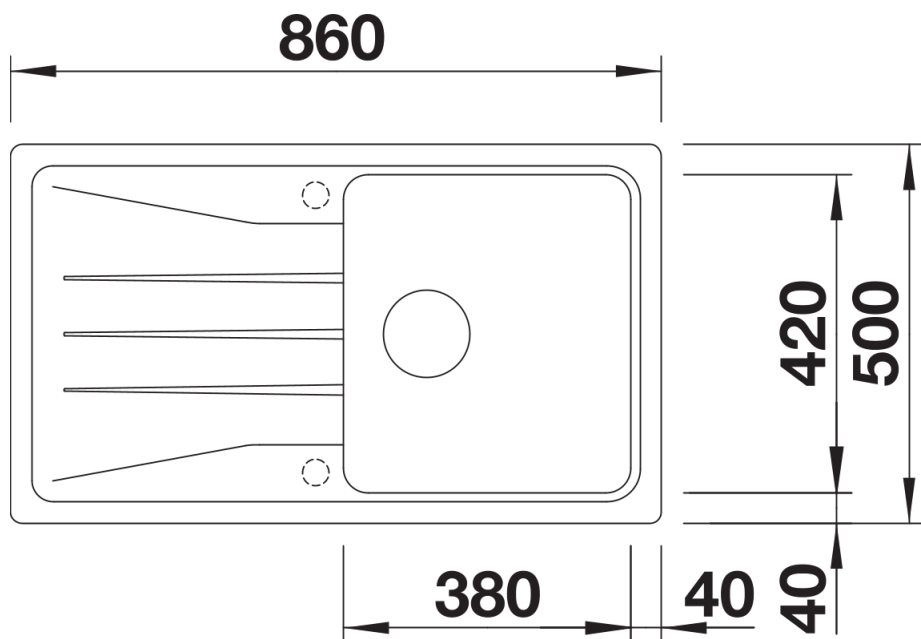

## Planning information

---

- Cut out size: 840 x 480 x R15
- Universal handing

## Scope of supply

---

- Waste fitting with space-saving pipe
- 3 ½" basket strainer

## Details

---

Top view

Cut-out

Front view

Side view