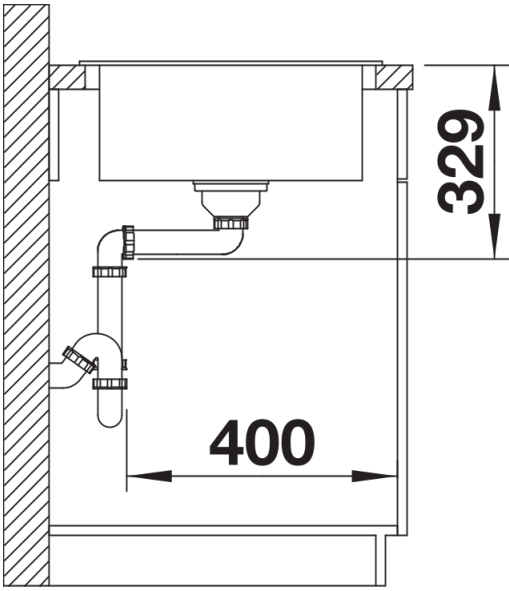

## Planning information

---

- Cut out size: 840 x 480 x R15
- Universal handing

## Scope of supply

---

- Waste fitting with space-saving pipe
- 3 ½" basket strainer

## Details

---

Top view

Cut-out

Front view

Side view