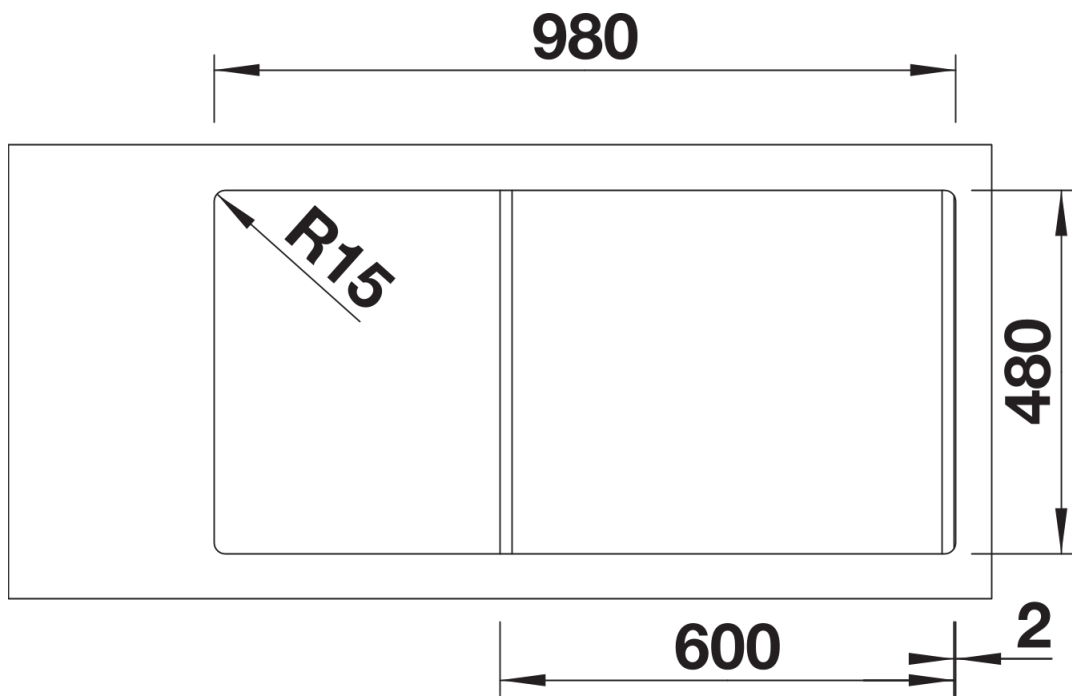

Product information sheet SONA 6 S

Item no. 519855

Benefits

- Modern independent design
- Kitchen tasks are made much easier by the roomy main bowl and practical additional bowl
- Generous, strikingly-profiled tap ledge
- Can be installed reversibly

Colours

SILGRANIT white

Available colours:

- black
- anthracite
- rock grey
- volcano grey
- white
- soft white
- tartufo
- coffee

Planning information

- Cut out: 980 x 480 x R15
- Universal handing

Scope of supply

Waste fitting with space-saving pipe, two 3½" basket strainers, ½ bowl non close basket strainer

Details

Top view

Cut-out

Front view

Side view