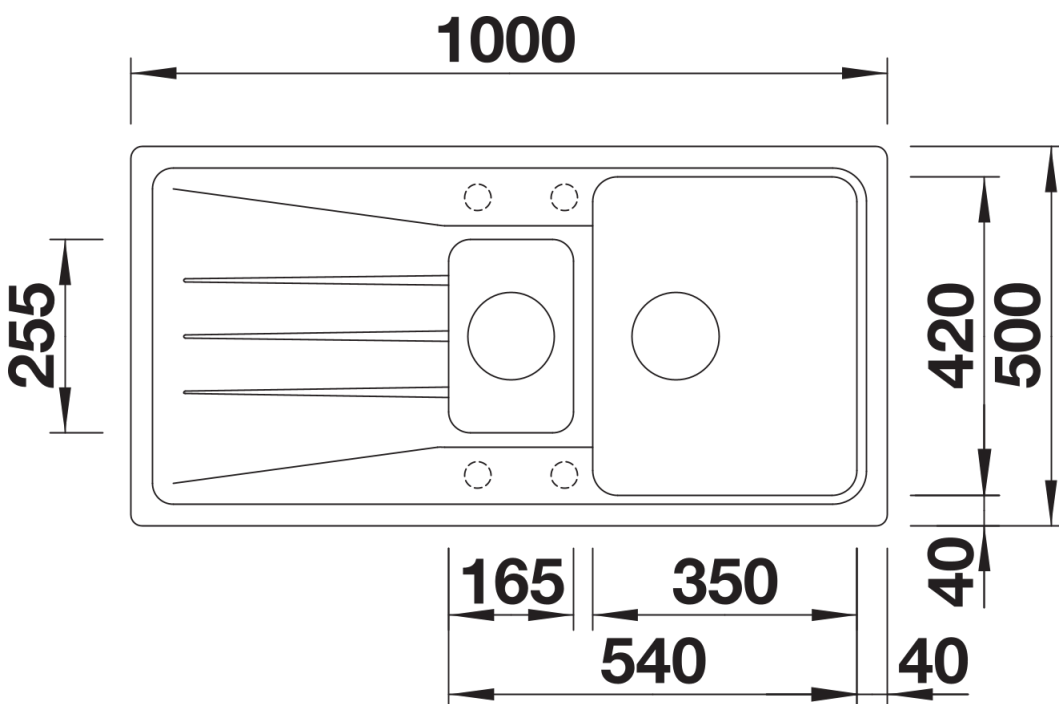

Product information sheet SONA 6 S

Item no. 519855

Benefits

- Modern independent design
- Kitchen tasks are made much easier by the roomy main bowl and practical additional bowl
- Generous, strikingly-profiled tap ledge
- Can be installed reversibly

Colours

SILGRANIT white

Available colours:

- black
- anthracite
- rock grey
- volcano grey
- white
- soft white
- tartufo
- coffee

Planning information

- Cut out: 980 x 480 x R15
- Universal handing

Scope of supply

Waste fitting with space-saving pipe, two 3½" basket strainers, ½ bowl non close basket strainer

Details

Top view

Cut-out

Front view

Side view