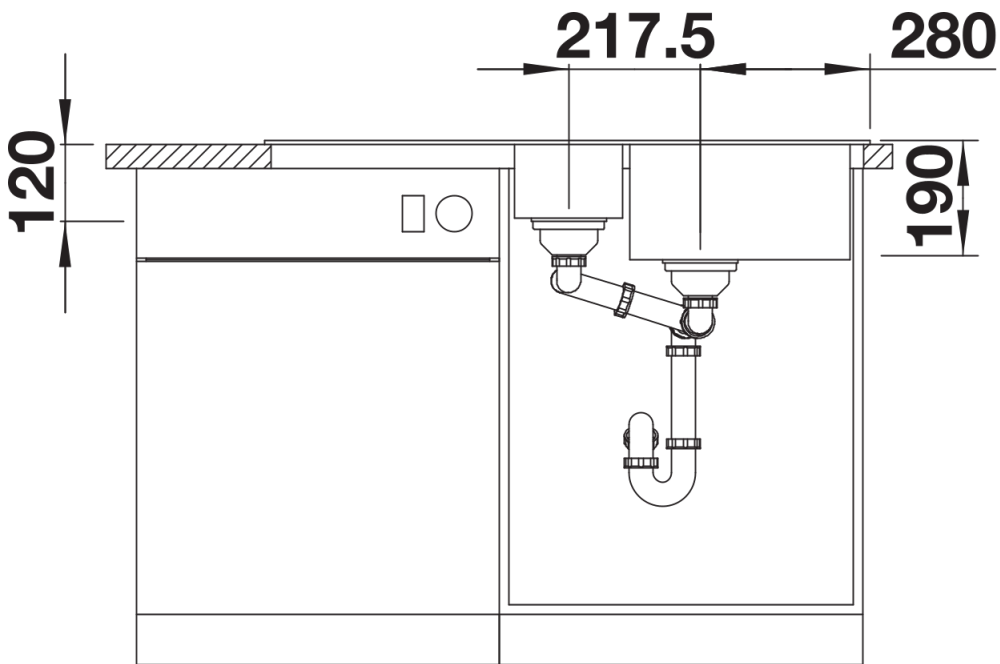

Product information sheet SONA 6 S

Item no. 519855

Benefits

- Modern independent design
- Kitchen tasks are made much easier by the roomy main bowl and practical additional bowl
- Generous, strikingly-profiled tap ledge
- Can be installed reversibly

Colours

SILGRANIT white

Available colours:

- black
- anthracite
- rock grey
- volcano grey
- white
- soft white
- tartufo
- coffee

Planning information

- Cut out: 980 x 480 x R15
- Universal handing

Scope of supply

Waste fitting with space-saving pipe, two 3½" basket strainers, ½ bowl non close basket strainer

Details

Top view

Cut-out

Front view

Side view