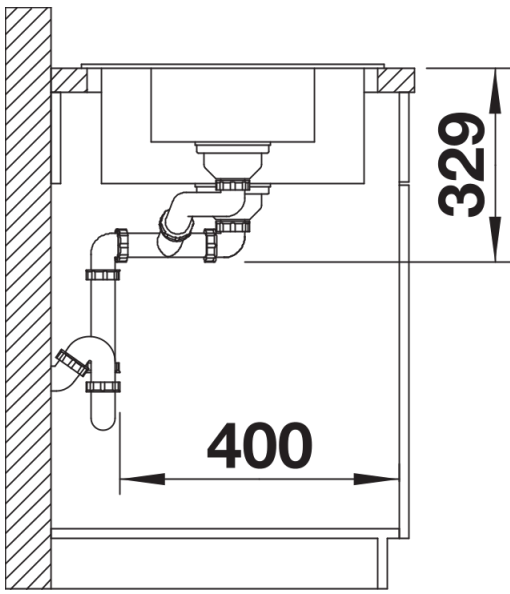

Colours

SILGRANIT white

Available colours:

- black
- anthracite
- rock grey
- volcano grey
- white
- soft white
- tartufo
- coffee

Planning information

- Cut out: 980 x 480 x R15
- Universal handing

Scope of supply

Waste fitting with space-saving pipe, two 3½" basket strainers, ½ bowl non close basket strainer

Details

Top view

Cut-out

Front view

Side view