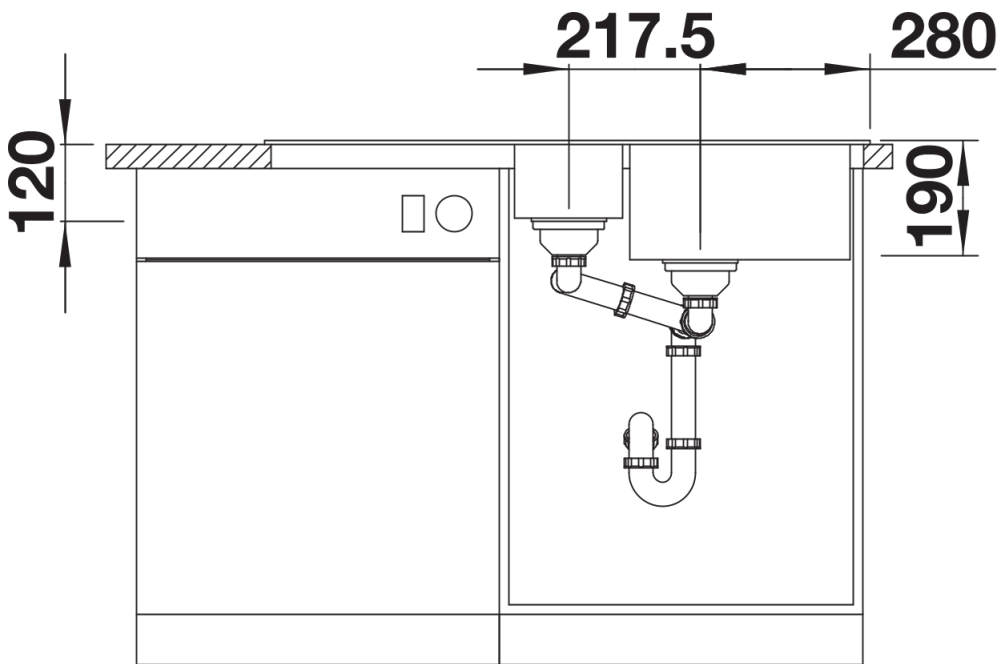

## Planning information

---

- Cut out: 980 x 480 x R15<br>Universal handing

## Scope of supply

---

- Waste fitting with space-saving pipe
- 2 x 3½" basket strainers
- ½ bowl non close basket strainer

## Details

---

Top view

Cut-out

Front view

Side view