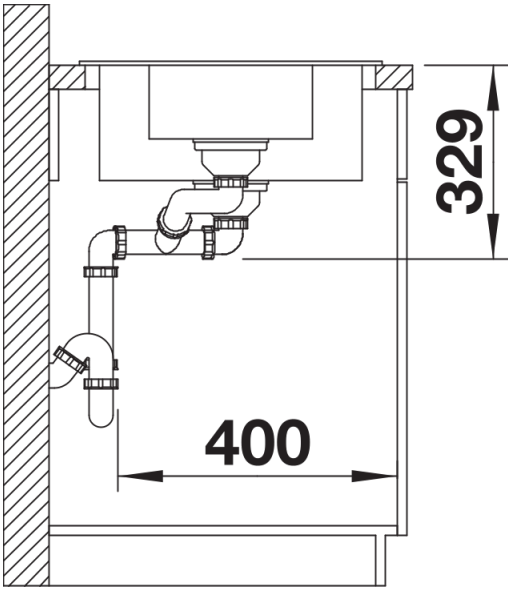

## Planning information

---

- Cut out: 980 x 480 x R15<br>Universal handing

## Scope of supply

---

- Waste fitting with space-saving pipe
- 2 x 3½" basket strainers
- ½ bowl non close basket strainer

## Details

---

Top view

Cut-out

Front view

Side view