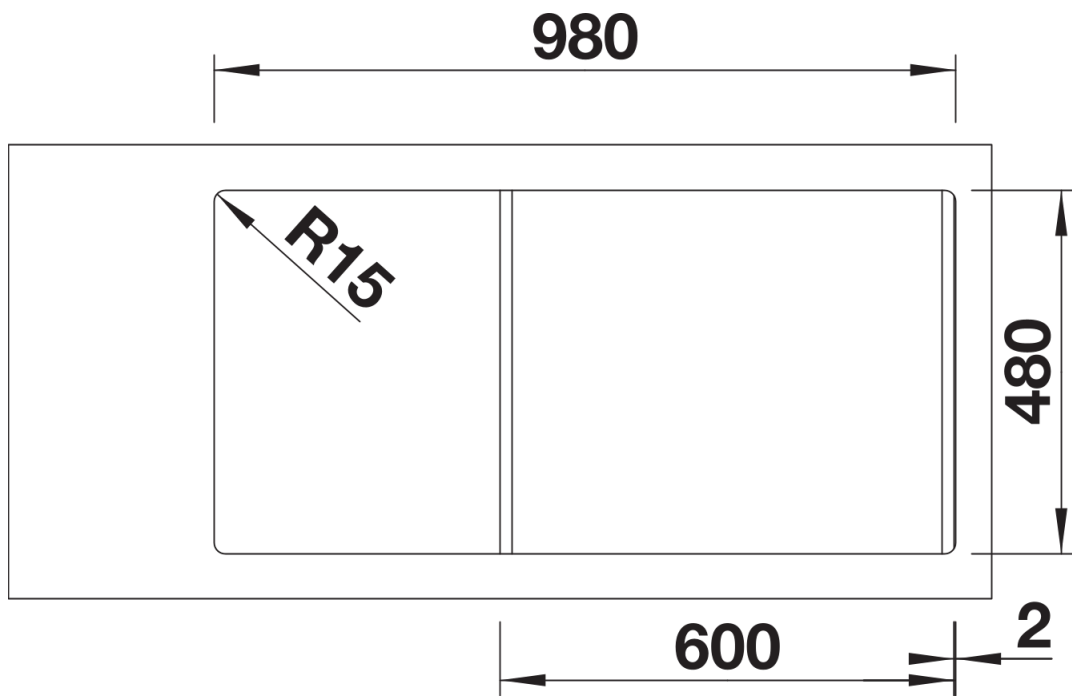

## Planning information

---

- Cut out: 980 x 480 x R15<br>Universal handing

## Scope of supply

---

- Waste fitting with space-saving pipe
- 2 x 3½" basket strainers
- ½ bowl non close basket strainer

## Details

---

Top view

Cut-out

Front view

Side view