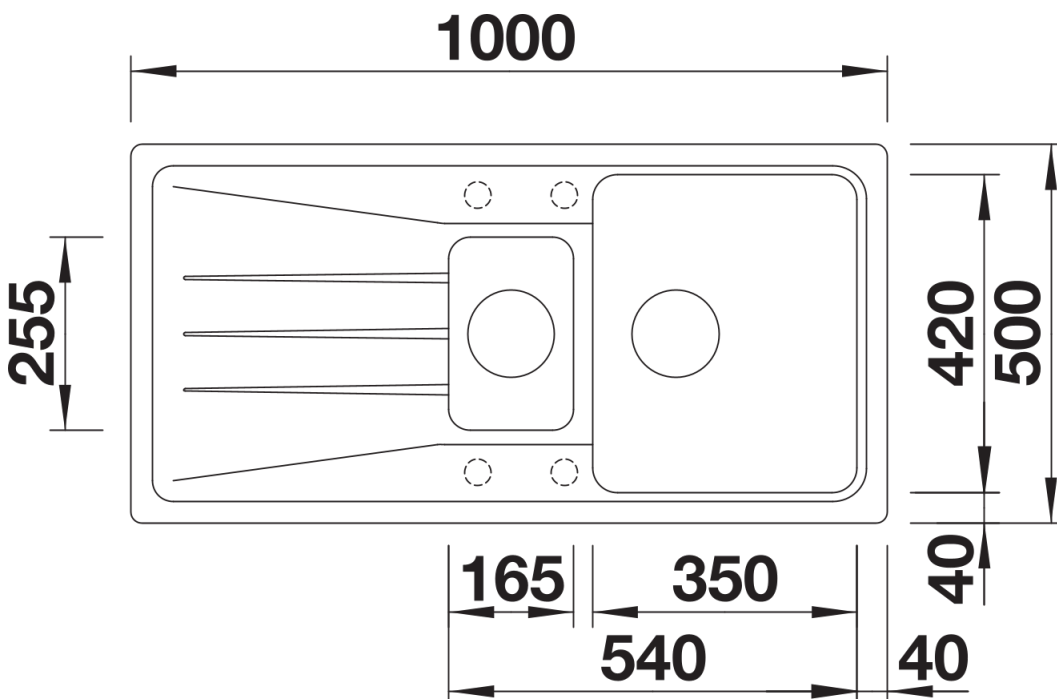

## Planning information

---

- Cut out: 980 x 480 x R15<br>Universal handing

## Scope of supply

---

- Waste fitting with space-saving pipe
- 2 x 3½" basket strainers
- ½ bowl non close basket strainer

## Details

---

Top view

Cut-out

Front view

Side view