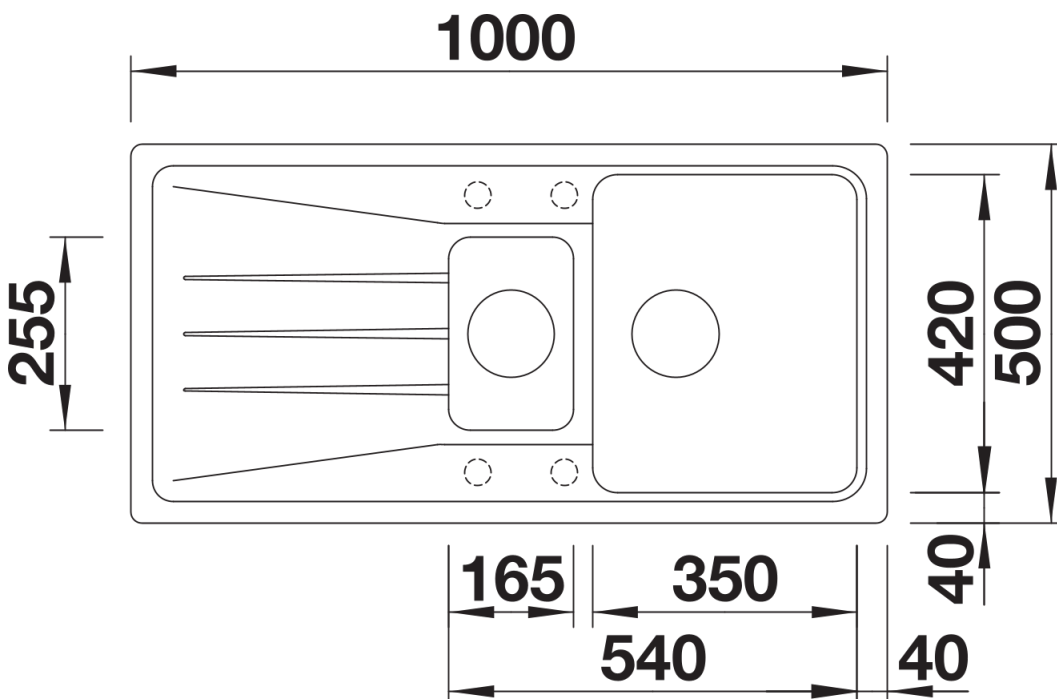

Product information sheet SONA 6 S

Item no. 527154

Benefits

- Prominent grooved tap ledge and drainer area with a curved sink design
- Sizeable main sink and smaller additional sink for easy food prep
- Generous tap ledge to reduce water splashes on the worktop
- Rounded internal corners for easy cleaning
- Stainless steel basket strainer catches food debris helping prevent drain blockages
- Reversible installation

Colours

SILGRANIT soft white

Available colours:

black
anthracite
rock grey
volcano grey
white
soft white
tartufo
coffee

Planning information

- Cut out: 980 x 480 x R15
Universal handing

Scope of supply

- Waste fitting with space-saving pipe
- 2 x 3½" basket strainers
- ½ bowl non close basket strainer

Details

Top view

Cut-out

Front view

Side view