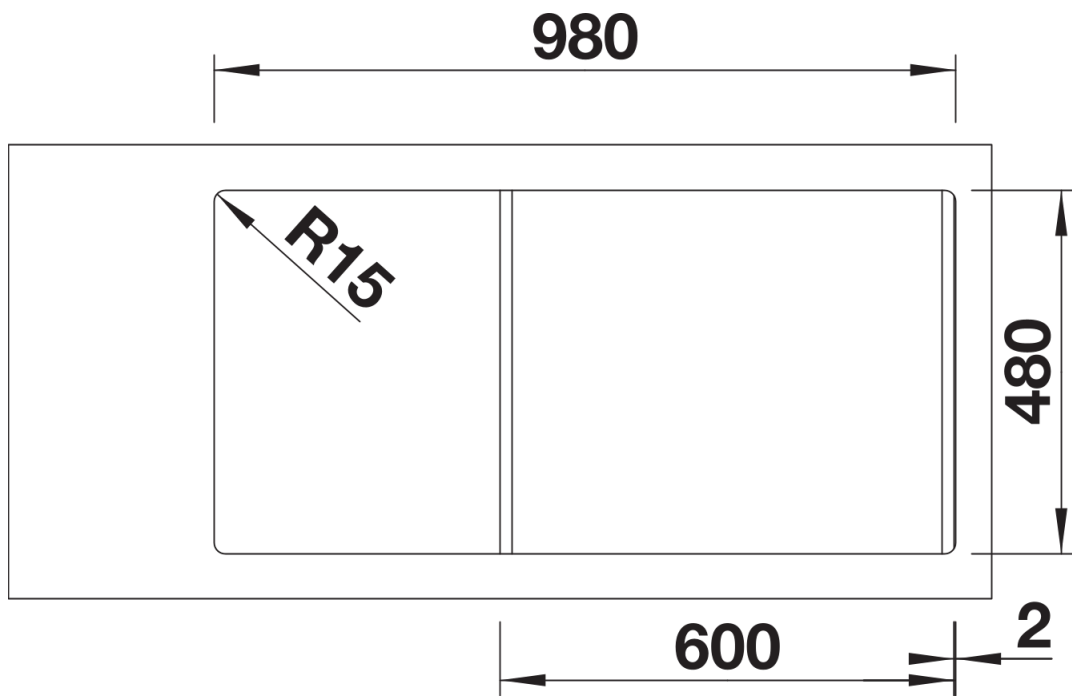

Product information sheet SONA 6 S

Item no. 527154

Benefits

- Prominent grooved tap ledge and drainer area with a curved sink design
- Sizeable main sink and smaller additional sink for easy food prep
- Generous tap ledge to reduce water splashes on the worktop
- Rounded internal corners for easy cleaning
- Stainless steel basket strainer catches food debris helping prevent drain blockages
- Reversible installation

Colours

SILGRANIT soft white

Available colours:

black
anthracite
rock grey
volcano grey
white
soft white
tartufo
coffee

Planning information

- Cut out: 980 x 480 x R15
Universal handing

Scope of supply

- Waste fitting with space-saving pipe
- 2 x 3½" basket strainers
- ½ bowl non close basket strainer

Details

Top view

Cut-out

Front view

Side view