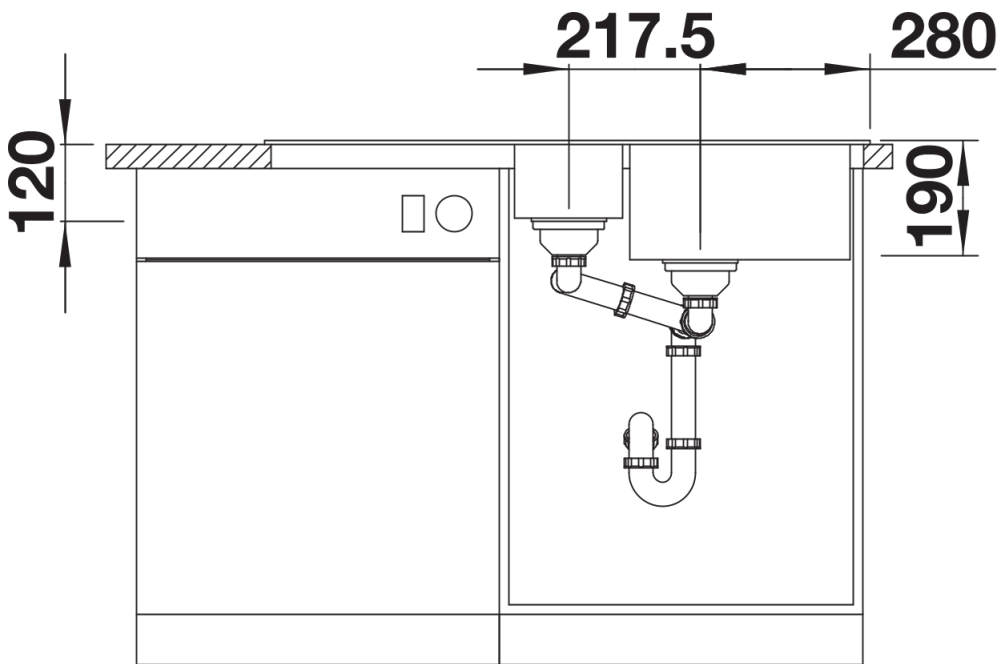

Product information sheet SONA 6 S

Item no. 527154

Benefits

- Prominent grooved tap ledge and drainer area with a curved sink design
- Sizeable main sink and smaller additional sink for easy food prep
- Generous tap ledge to reduce water splashes on the worktop
- Rounded internal corners for easy cleaning
- Stainless steel basket strainer catches food debris helping prevent drain blockages
- Reversible installation

Colours

SILGRANIT soft white

Available colours:

black
anthracite
rock grey
volcano grey
white
soft white
tartufo
coffee

Planning information

- Cut out: 980 x 480 x R15
Universal handing

Scope of supply

- Waste fitting with space-saving pipe
- 2 x 3½" basket strainers
- ½ bowl non close basket strainer

Details

Top view

Cut-out

Front view

Side view