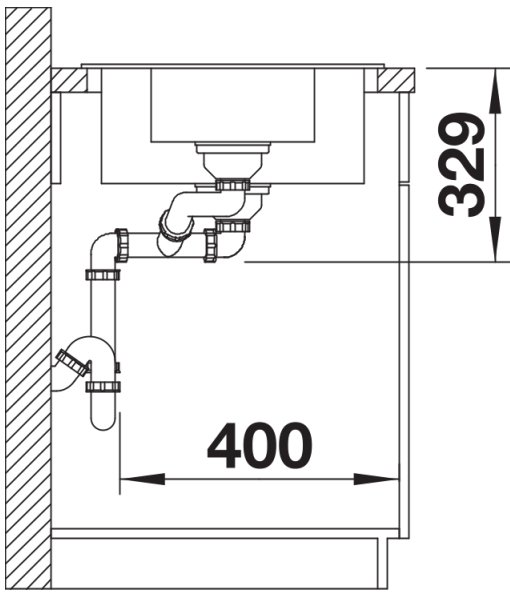

Colours

SILGRANIT soft white

Available colours:

black
anthracite
rock grey
volcano grey
white
soft white
tartufo
coffee

Planning information

- Cut out: 980 x 480 x R15
Universal handing

Scope of supply

- Waste fitting with space-saving pipe
- 2 x 3½" basket strainers
- ½ bowl non close basket strainer

Details

Top view

Cut-out

Front view

Side view