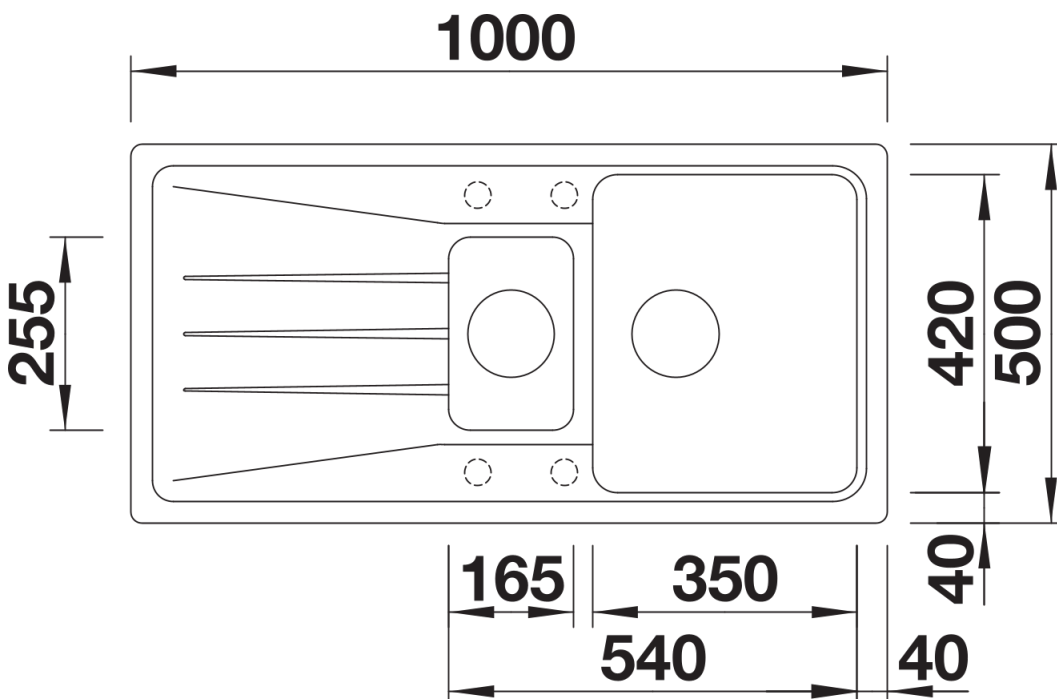

Product information sheet SONA 6 S

Item no. 527337

Benefits

- Prominent grooved tap ledge and drainer area with a curved sink design
- Sizeable main sink and smaller additional sink for easy food prep
- Generous tap ledge to reduce water splashes on the worktop
- Rounded internal corners for easy cleaning
- Stainless steel basket strainer catches food debris helping prevent drain blockages
- Reversible installation

Colours

SILGRANIT volcano grey

Available colours:

black
anthracite
rock grey
volcano grey
white
soft white
tartufo
coffee

Planning information

- Cut out: 980 x 480 x R15
Universal handing

Scope of supply

- Waste fitting with space-saving pipe
- 2 x 3½" basket strainers
- ½ bowl non close basket strainer

Details

Top view

Cut-out

Front view

Side view