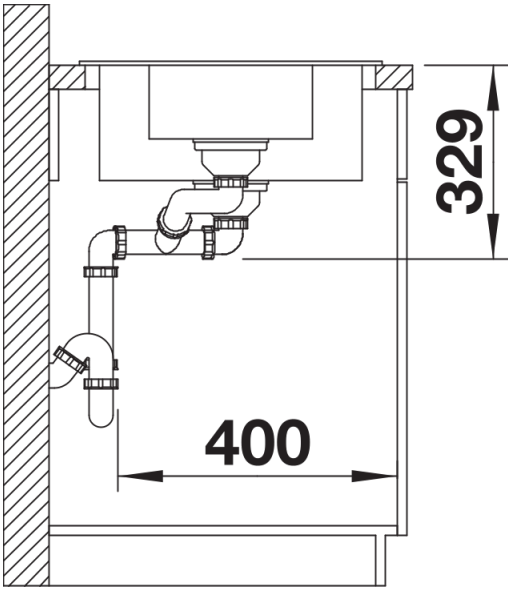

Colours

SILGRANIT volcano grey

Available colours:

black
anthracite
rock grey
volcano grey
white
soft white
tartufo
coffee

Planning information

- Cut out: 980 x 480 x R15
Universal handing

Scope of supply

- Waste fitting with space-saving pipe
- 2 x 3½" basket strainers
- ½ bowl non close basket strainer

Details

Top view

Cut-out

Front view

Side view