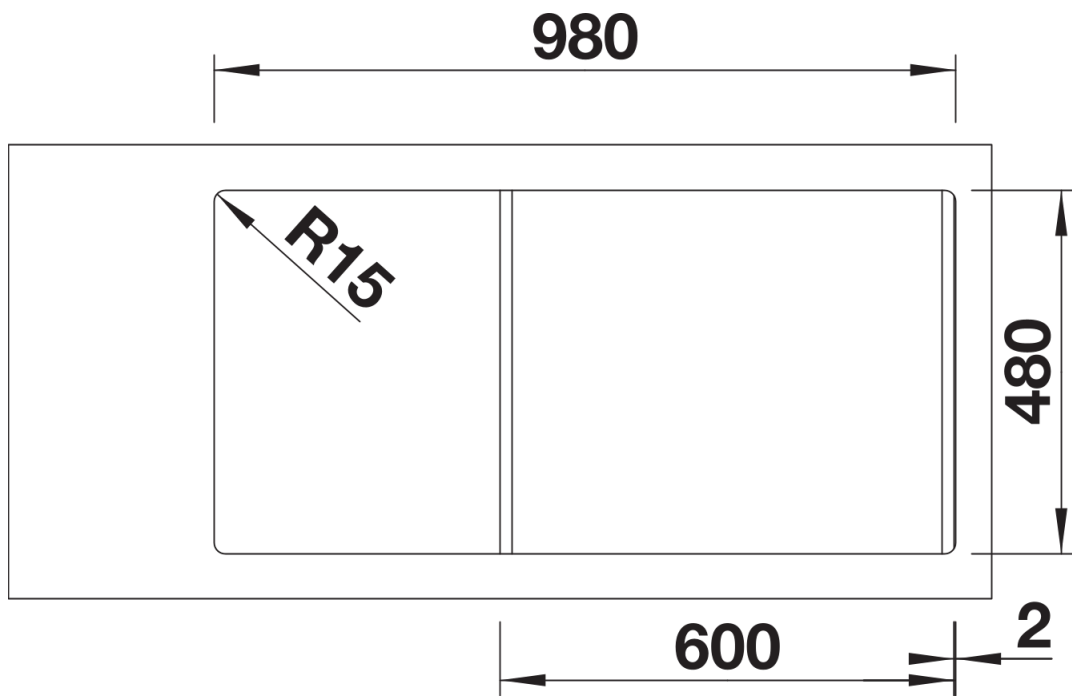

Product information sheet SONA 6 S

Item no. 527337

Benefits

- Prominent grooved tap ledge and drainer area with a curved sink design
- Sizeable main sink and smaller additional sink for easy food prep
- Generous tap ledge to reduce water splashes on the worktop
- Rounded internal corners for easy cleaning
- Stainless steel basket strainer catches food debris helping prevent drain blockages
- Reversible installation

Colours

SILGRANIT volcano grey

Available colours:

black
anthracite
rock grey
volcano grey
white
soft white
tartufo
coffee

Planning information

- Cut out: 980 x 480 x R15
Universal handing

Scope of supply

- Waste fitting with space-saving pipe
- 2 x 3½" basket strainers
- ½ bowl non close basket strainer

Details

Top view

Cut-out

Front view

Side view