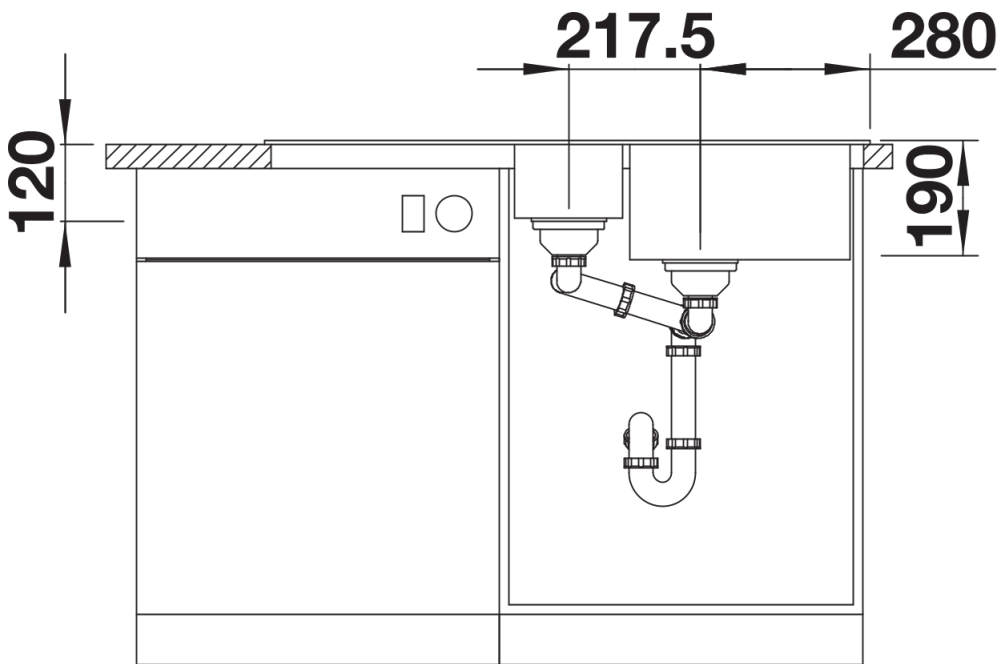

Product information sheet SONA 6 S

Item no. 527337

Benefits

- Prominent grooved tap ledge and drainer area with a curved sink design
- Sizeable main sink and smaller additional sink for easy food prep
- Generous tap ledge to reduce water splashes on the worktop
- Rounded internal corners for easy cleaning
- Stainless steel basket strainer catches food debris helping prevent drain blockages
- Reversible installation

Colours

SILGRANIT volcano grey

Available colours:

black
anthracite
rock grey
volcano grey
white
soft white
tartufo
coffee

Planning information

- Cut out: 980 x 480 x R15
Universal handing

Scope of supply

- Waste fitting with space-saving pipe
- 2 x 3½" basket strainers
- ½ bowl non close basket strainer

Details

Top view

Cut-out

Front view

Side view