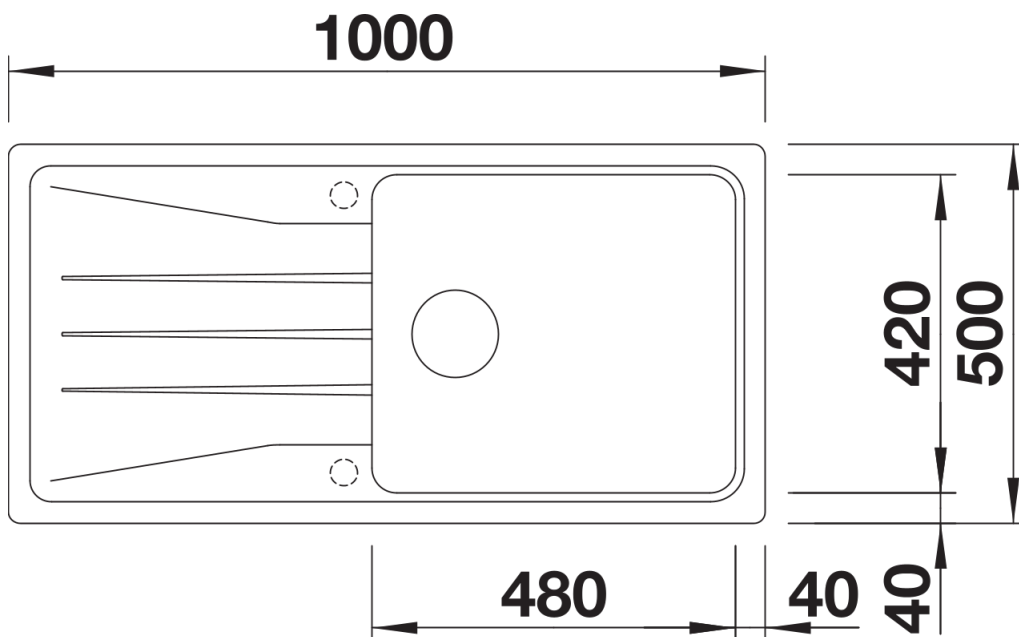

Product information sheet SONA XL 6 S

Item no. 525977

Benefits

- Modern, independent design
- Particularly spacious XL bowl for even more room when washing dishes
- Generous, strikingly-profiled tap ledge
- Specially for the 60-cm base cabinet

Colours

SILGRANIT black

Available colours:

- black
- anthracite
- rock grey
- volcano grey
- alumetallic
- white
- soft white
- tartufo
- coffee

Planning information

- Cut out size: 980 x 480 x R15
- Universal handing

Scope of supply

- Waste fitting with space-saving pipe
- 3 ½" basket strainer

Details

Top view

Cut-out

Front view

Side view