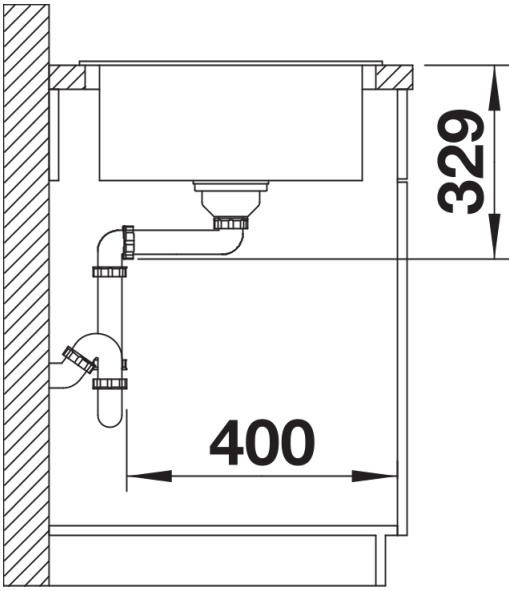

Product information sheet SONA XL 6 S

Item no. 525977

Benefits

- Modern, independent design
- Particularly spacious XL bowl for even more room when washing dishes
- Generous, strikingly-profiled tap ledge
- Specially for the 60-cm base cabinet

Colours

SILGRANIT black

Available colours:

- black
- anthracite
- rock grey
- volcano grey
- alumetallic
- white
- soft white
- tartufo
- coffee

Planning information

- Cut out size: 980 x 480 x R15
- Universal handing

Scope of supply

- Waste fitting with space-saving pipe
- 3 ½" basket strainer

Details

Top view

Cut-out

Front view

Side view