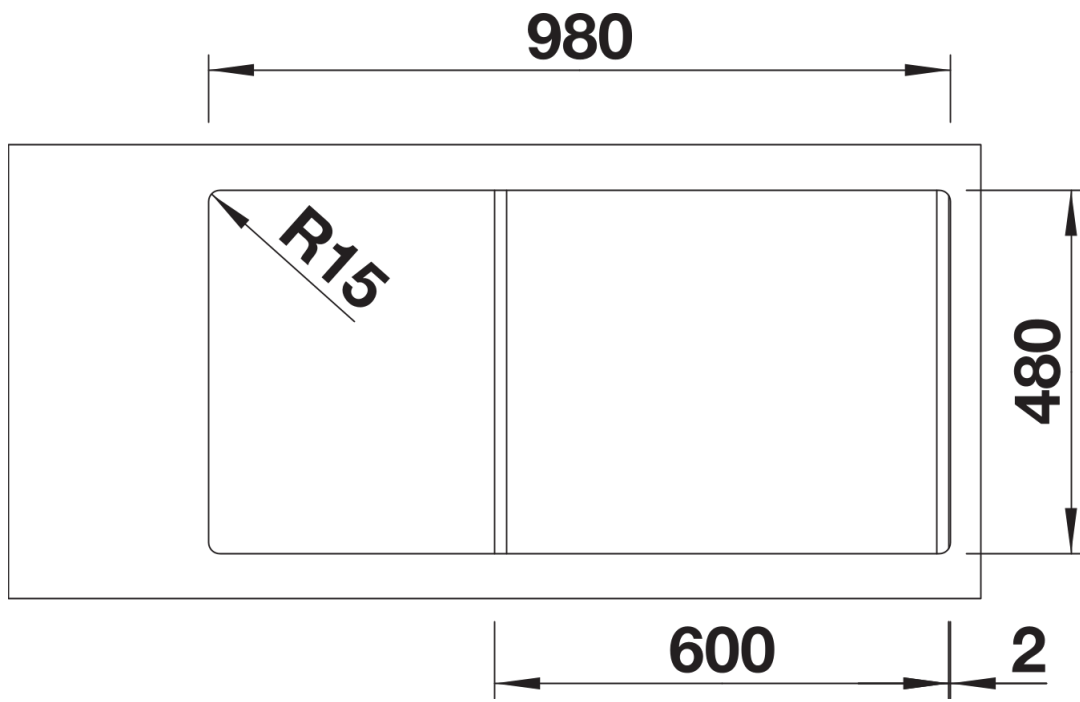

Product information sheet SONA XL 6 S

Item no. 525977

Benefits

- Modern, independent design
- Particularly spacious XL bowl for even more room when washing dishes
- Generous, strikingly-profiled tap ledge
- Specially for the 60-cm base cabinet

Colours

SILGRANIT black

Available colours:

- black
- anthracite
- rock grey
- volcano grey
- alumetallic
- white
- soft white
- tartufo
- coffee

Planning information

- Cut out size: 980 x 480 x R15
- Universal handing

Scope of supply

- Waste fitting with space-saving pipe
- 3 ½" basket strainer

Details

Top view

Cut-out

Front view

Side view