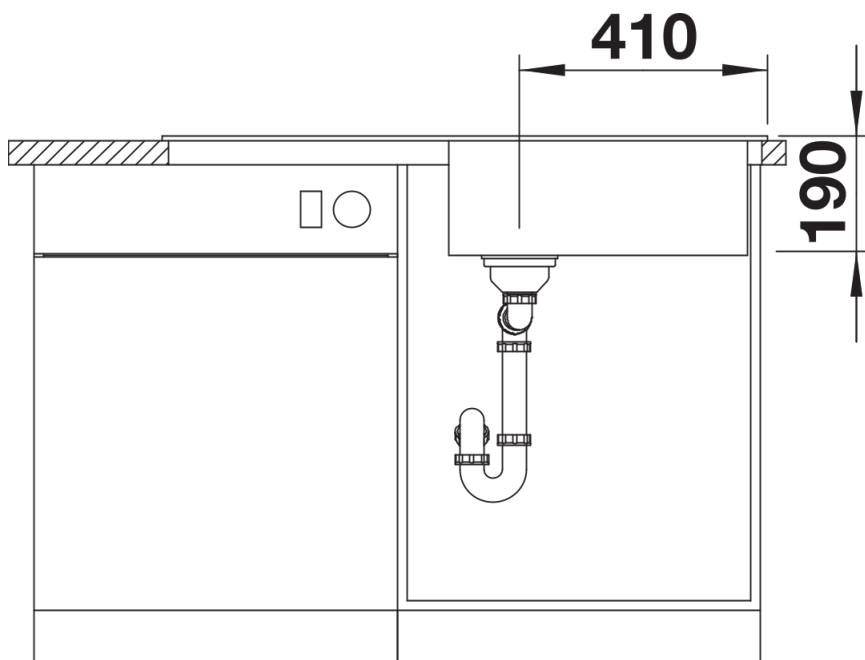

Product information sheet SONA XL 6 S

Item no. 525977

Benefits

- Modern, independent design
- Particularly spacious XL bowl for even more room when washing dishes
- Generous, strikingly-profiled tap ledge
- Specially for the 60-cm base cabinet

Colours

SILGRANIT black

Available colours:

- black
- anthracite
- rock grey
- volcano grey
- alumetallic
- white
- soft white
- tartufo
- coffee

Planning information

- Cut out size: 980 x 480 x R15
- Universal handing

Scope of supply

- Waste fitting with space-saving pipe
- 3 ½" basket strainer

Details

Top view

Cut-out

Front view

Side view