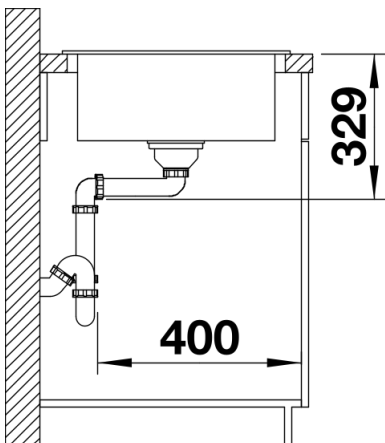

## Planning information

---

- Cut out size: 980 x 480 x R15  
Universal handling

## Scope of supply

---

- Waste fitting with space-saving pipe  
- 3 ½" basket strainer

## Details

---

Top view

Cut-out

Front view

Side view