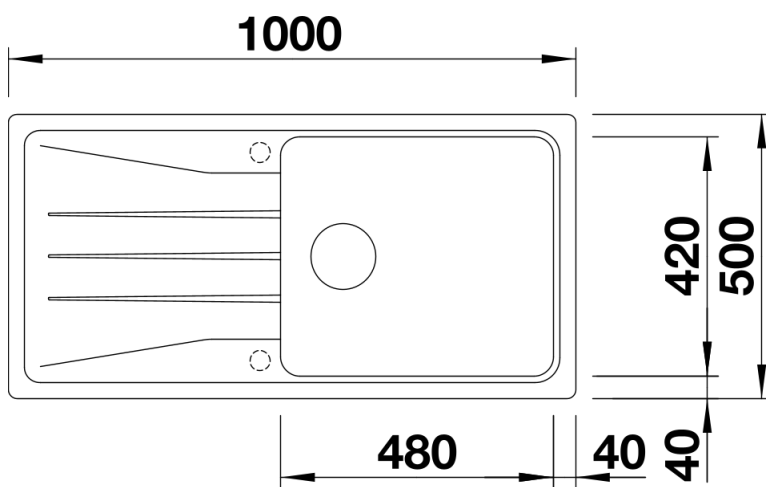

## Planning information

---

- Cut out size: 980 x 480 x R15  
Universal handling

## Scope of supply

---

- Waste fitting with space-saving pipe  
- 3 ½" basket strainer

## Details

---

Top view

Cut-out

Front view

Side view