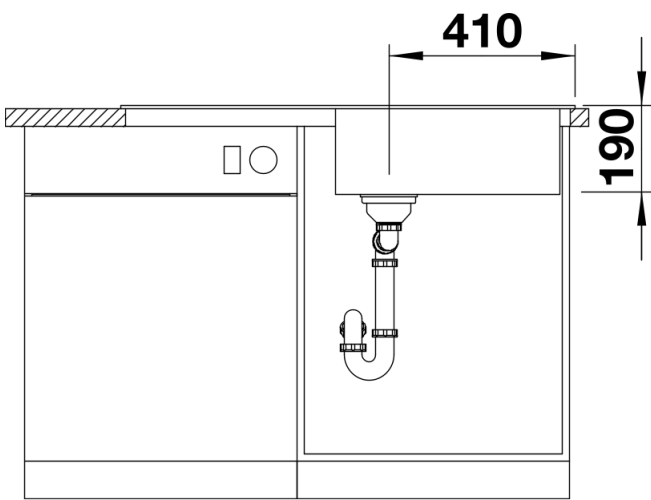

## Planning information

---

- Cut out size: 980 x 480 x R15  
Universal handling

## Scope of supply

---

- Waste fitting with space-saving pipe  
- 3 ½" basket strainer

## Details

---

Top view

Cut-out

Front view

Side view