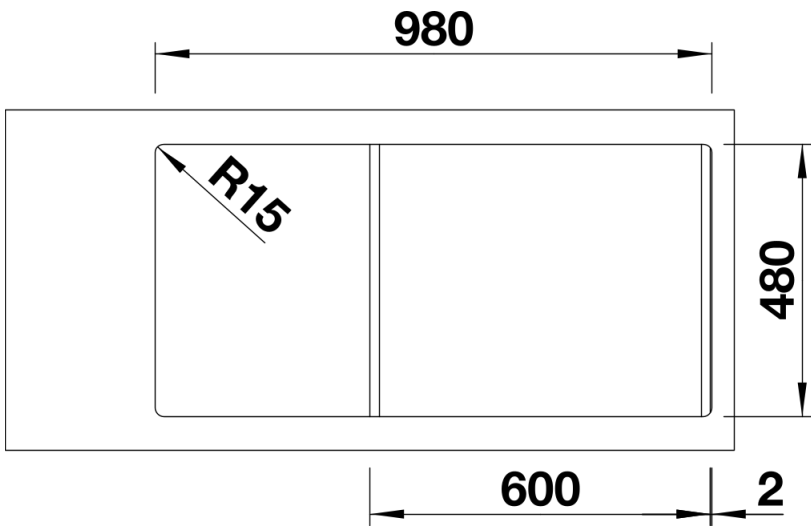

## Planning information

---

- Cut out size: 980 x 480 x R15  
Universal handling

## Scope of supply

---

- Waste fitting with space-saving pipe  
- 3 ½" basket strainer

## Details

---

Top view

Cut-out

Front view

Side view