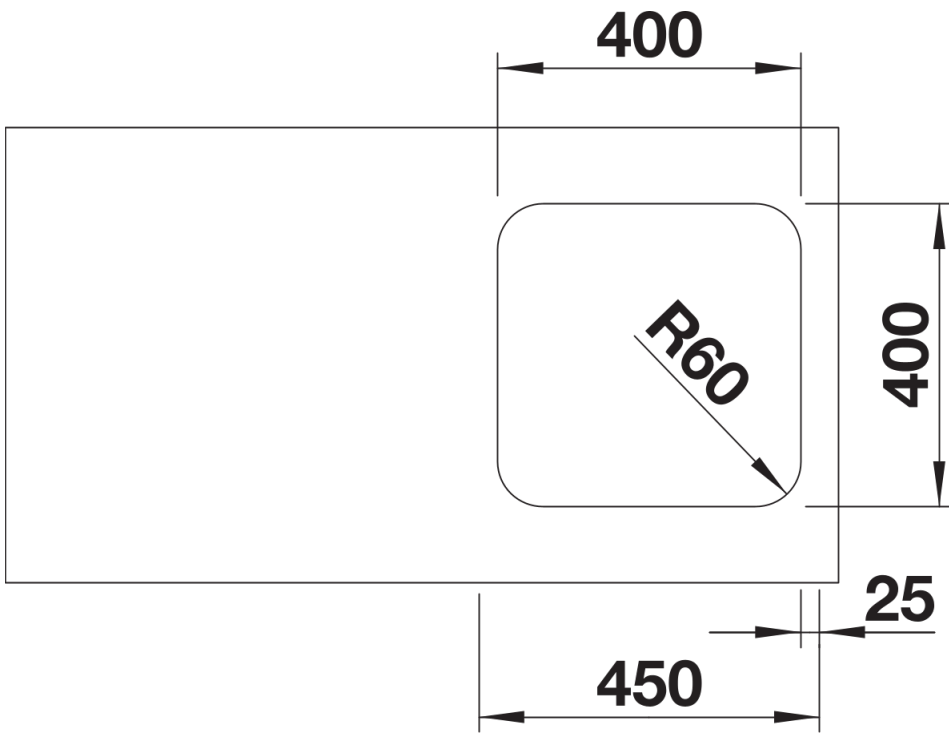

Planning information

- Corner radius: 60mm
- Cut out information supplied with bowls.

Scope of supply

- Undermount bowl with 3 ½" basket strainer waste
- overflow and waste
- fixing kit included

Details

Top view

Cut-out

Front view

Side view