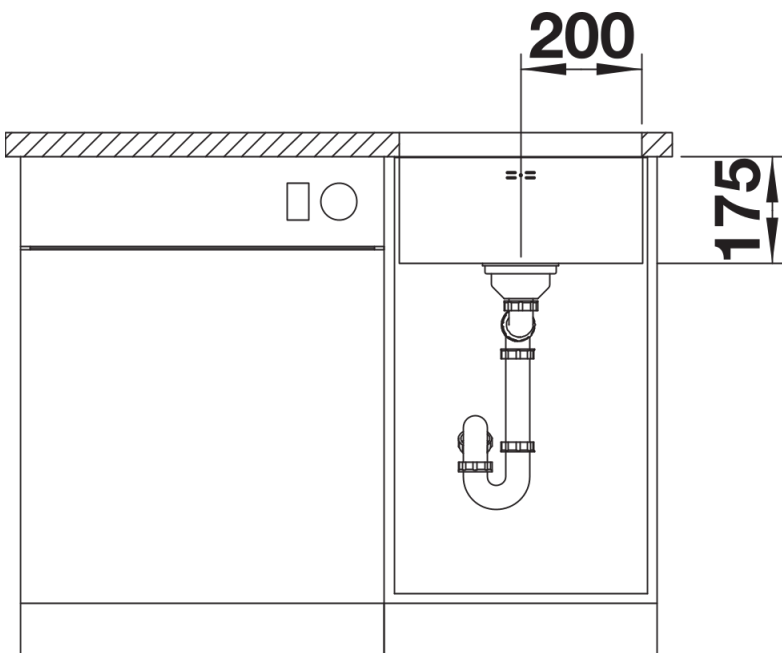

Planning information

- Corner radius: 60mm
- Cut out information supplied with bowls.

Scope of supply

- Undermount bowl with 3 ½" basket strainer waste
- overflow and waste
- fixing kit included

Details

Top view

Cut-out

Front view

Side view