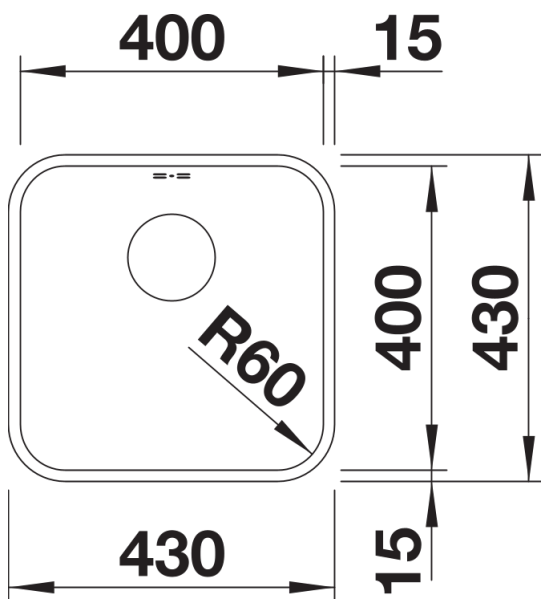

Product information sheet SUPRA 400-U

Item no. 452613

Benefits

- Wide programme with various combination options
- For individual configuration of main and additional bowl and accessories
- Optimum position of outlet and overflow
- Undermount installation

Planning information

- Corner radius: 60mm
- Cut out information supplied with bowls.

Scope of supply

- Undermount bowl with 3 ½" basket strainer waste
- overflow and waste
- fixing kit included

Details

Top view

Cut-out

Front view

Side view