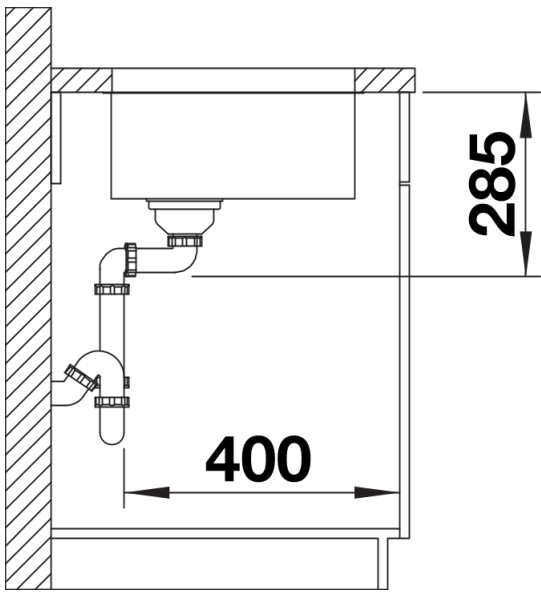

Planning information

- Corner radius: 60mm
- Cut out information supplied with bowls.

Scope of supply

- Undermount bowl with 3 ½" basket strainer waste
- overflow and waste
- fixing kit included

Details

Top view

Cut-out

Front view

Side view