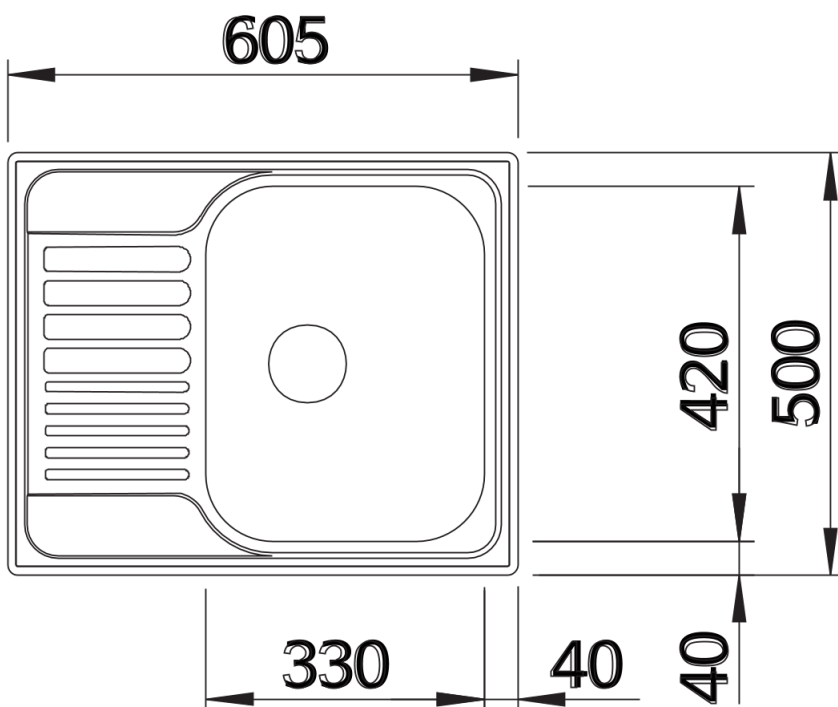

Product information sheet TIPO 45 S Mini

Item no. 450897

Benefits

- Large bowl sizes
- Functional design
- Specific drain board pattern

Planning information

- Cut out size: 587 x 482 x R15
- Universal handing

Scope of supply

- waste fitting, 3 1/2" basket strainer

Details

Top view

Cut-out

Front view

Side view