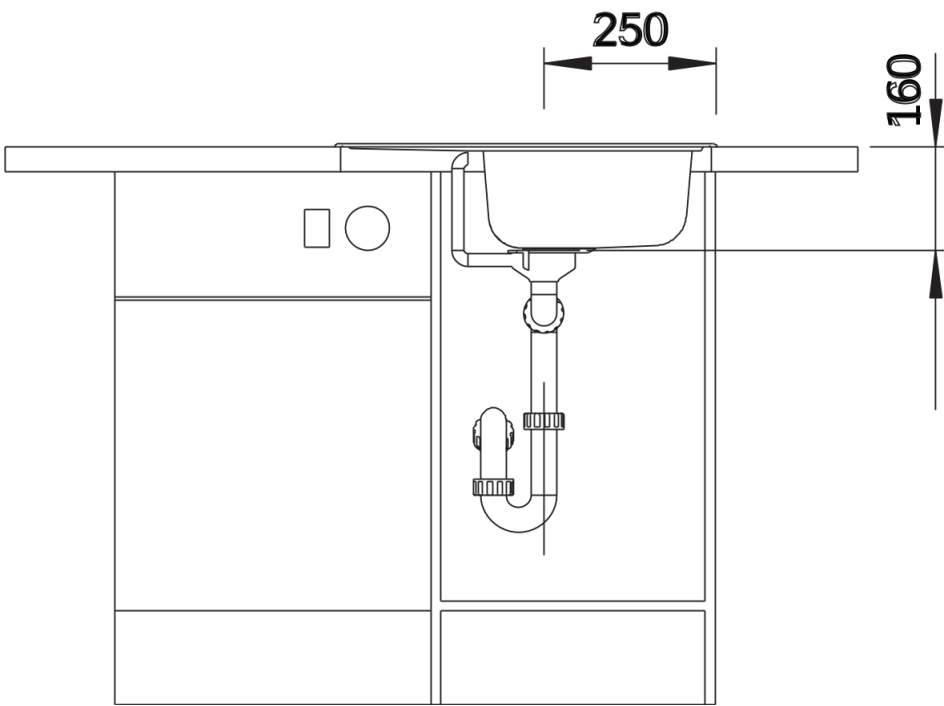

Product information sheet TIPO 45 S Mini

Item no. 450897

Benefits

- Large bowl sizes
- Functional design
- Specific drain board pattern

Planning information

- Cut out size: 587 x 482 x R15
- Universal handing

Scope of supply

- waste fitting, 3 1/2" basket strainer

Details

Top view

Cut-out

Front view

Side view