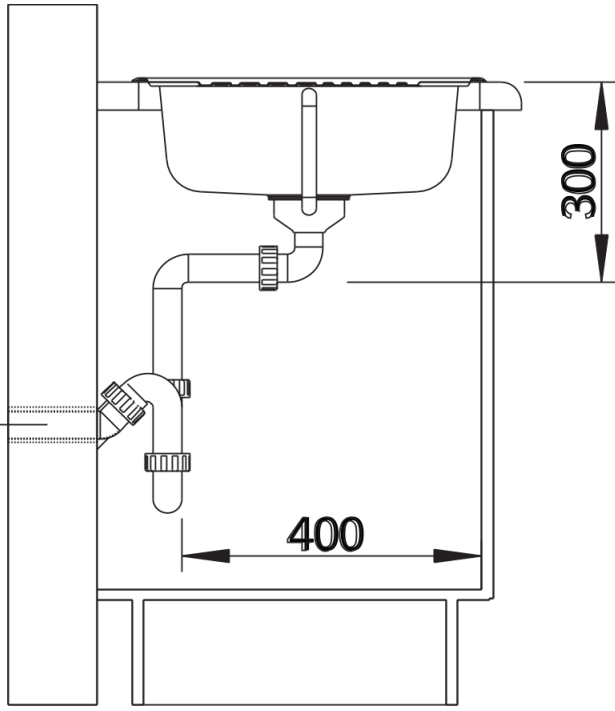

Product information sheet TIPO 45 S Mini

Item no. 450897

Benefits

- Large bowl sizes
- Functional design
- Specific drain board pattern

Planning information

- Cut out size: 587 x 482 x R15
- Universal handing

Scope of supply

- waste fitting, 3 1/2" basket strainer

Details

Top view

Cut-out

Front view

Side view