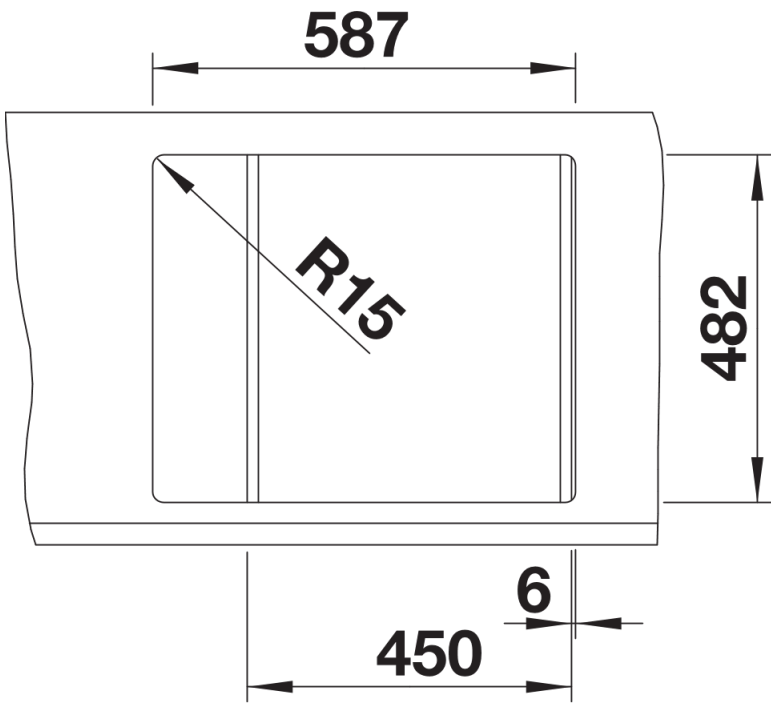

Product information sheet TIPO 45 S Mini

Item no. 450897

Benefits

- Large bowl sizes
- Functional design
- Specific drain board pattern

Planning information

- Cut out size: 587 x 482 x R15
- Universal handing

Scope of supply

- waste fitting, 3 1/2" basket strainer

Details

Top view

Cut-out

Front view

Side view