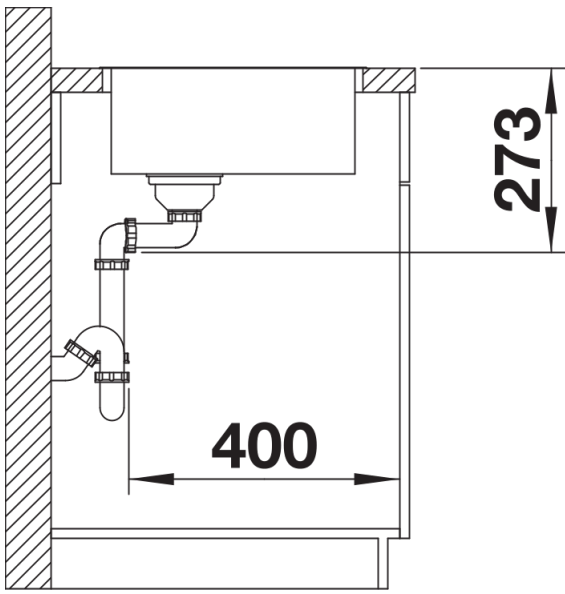

Planning information

- German warehouse stock, allow 10 working days.
- Cut out information supplied with bowls.
- Cut out CNC files also available on www.blanco.co.uk for download.

Scope of supply

- Manually operated Waste and overflow fitting with space saving pipe
- 3 ½" InFino basket strainer
- fixing element set.

Details

Top view

Cut-out

Front view

Side view