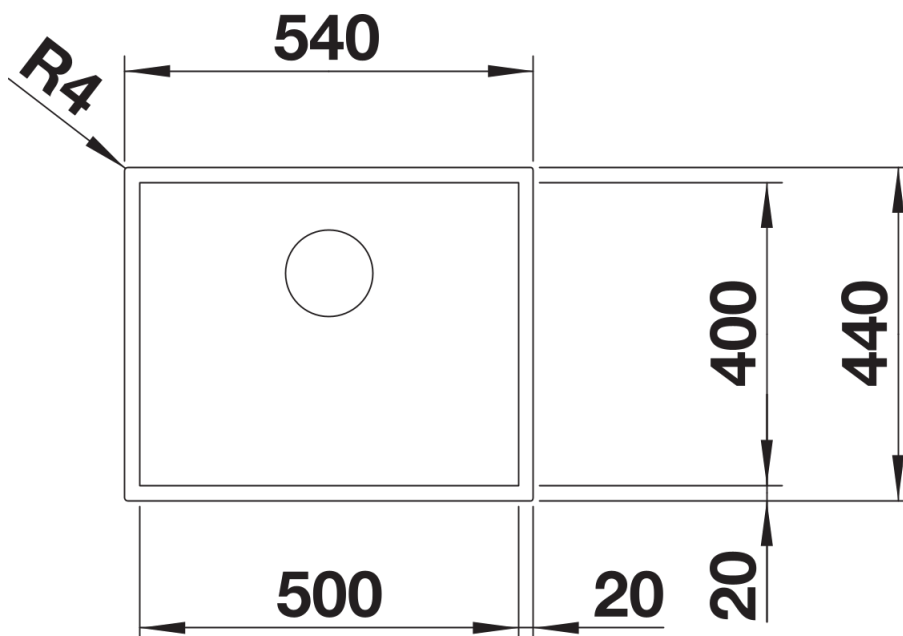

Product information sheet ZEROX 500-IF Durinox

Item no. 523098

Benefits

- Zero radius design with the striking rectangular bowl geometry
- Matt velvet looks with a harmonious surface structure and pleasantly warm to the touch
- Highly resistant to scratches
- InFino drain system with PushControl - elegantly integrated and easy-care
- IF flat rim gives the sink the appearance of being flush mount

Planning information

- German warehouse stock, allow 10 working days.
- Cut out information supplied with bowls.
- Cut out CNC files also available on www.blanco.co.uk for download.

Scope of supply

- Manually operated Waste and overflow fitting with space saving pipe
- 3 ½" InFino basket strainer
- fixing element set.

Details

Top view

Cut-out

Front view

Side view