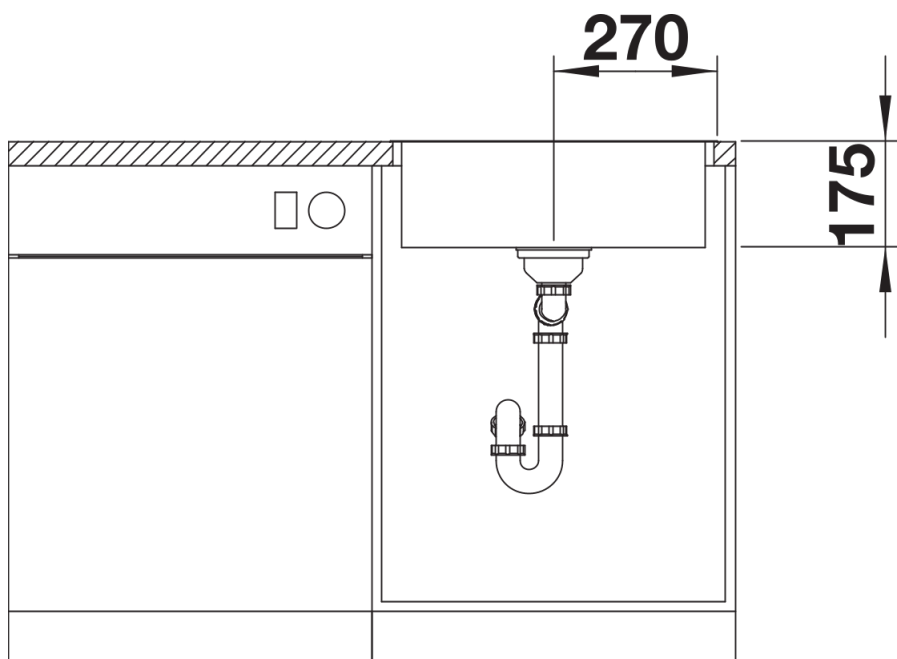

Product information sheet ZEROX 500-IF Durinox

Item no. 523098

Benefits

- Zero radius design with the striking rectangular bowl geometry
- Matt velvet looks with a harmonious surface structure and pleasantly warm to the touch
- Highly resistant to scratches
- InFino drain system with PushControl - elegantly integrated and easy-care
- IF flat rim gives the sink the appearance of being flush mount

Planning information

- German warehouse stock, allow 10 working days.
- Cut out information supplied with bowls.
- Cut out CNC files also available on www.blanco.co.uk for download.

Scope of supply

- Manually operated Waste and overflow fitting with space saving pipe
- 3 ½" InFino basket strainer
- fixing element set.

Details

Top view

Cut-out

Front view

Side view