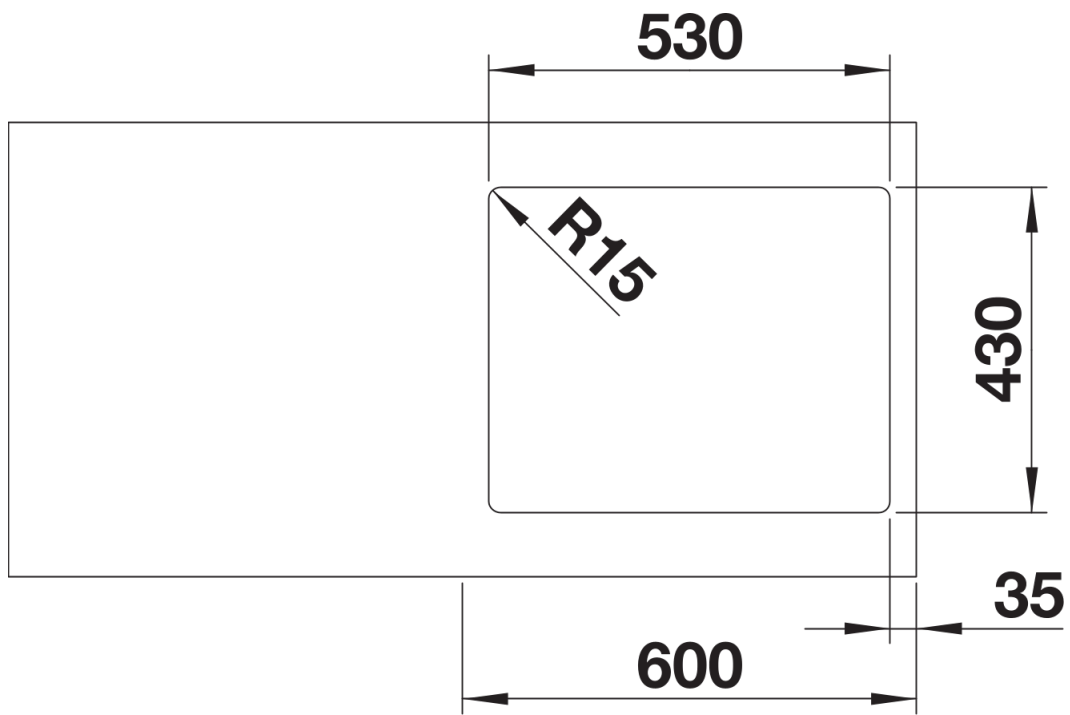

Product information sheet ZEROX 500-IF Durinox

Item no. 523098

Benefits

- Zero radius design with the striking rectangular bowl geometry
- Matt velvet looks with a harmonious surface structure and pleasantly warm to the touch
- Highly resistant to scratches
- InFino drain system with PushControl - elegantly integrated and easy-care
- IF flat rim gives the sink the appearance of being flush mount

Planning information

- German warehouse stock, allow 10 working days.
- Cut out information supplied with bowls.
- Cut out CNC files also available on www.blanco.co.uk for download.

Scope of supply

- Manually operated Waste and overflow fitting with space saving pipe
- 3 ½" InFino basket strainer
- fixing element set.

Details

Top view

Cut-out

Front view

Side view