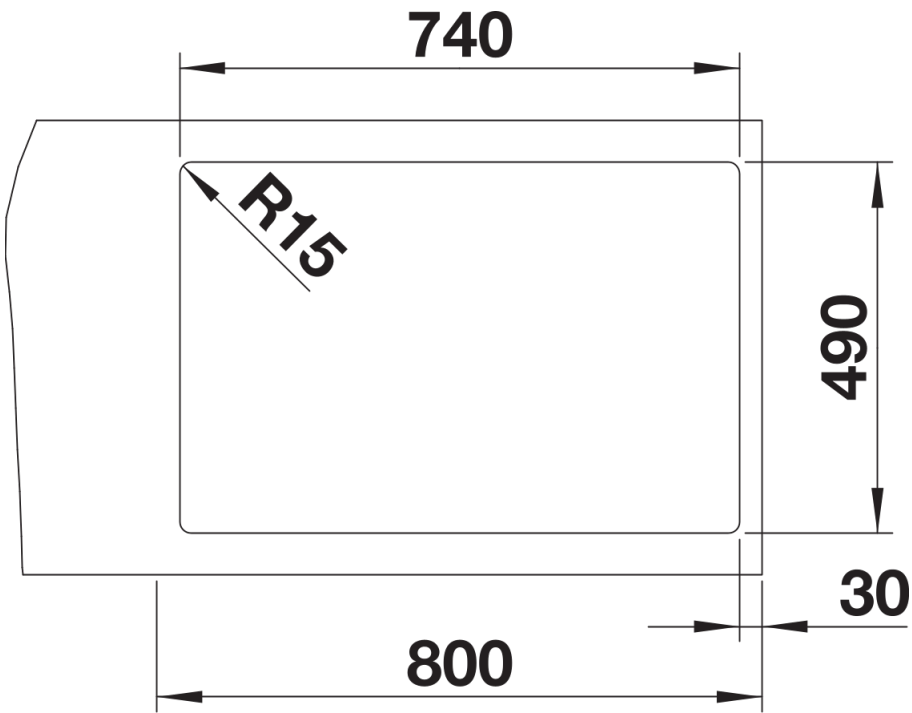

## Scope of supply

---

- Waste and overflow fitting with space saving pipe
- 3 ½" InFino basket strainer with PushControl drain remote control
- fixing element set (sealing not included).

## Details

---

Top view

Cut-out

Front view

Side view