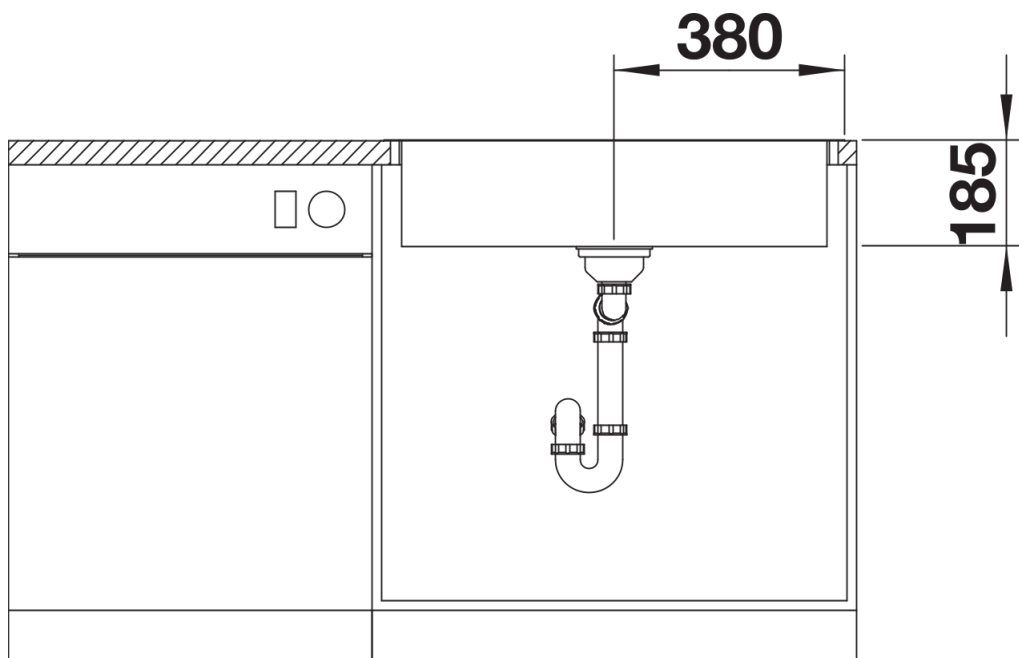

## Scope of supply

---

- Waste and overflow fitting with space saving pipe
- 3 ½" InFino basket strainer with PushControl drain remote control
- fixing element set (sealing not included).

## Details

---

Top view

Cut-out

Front view

Side view