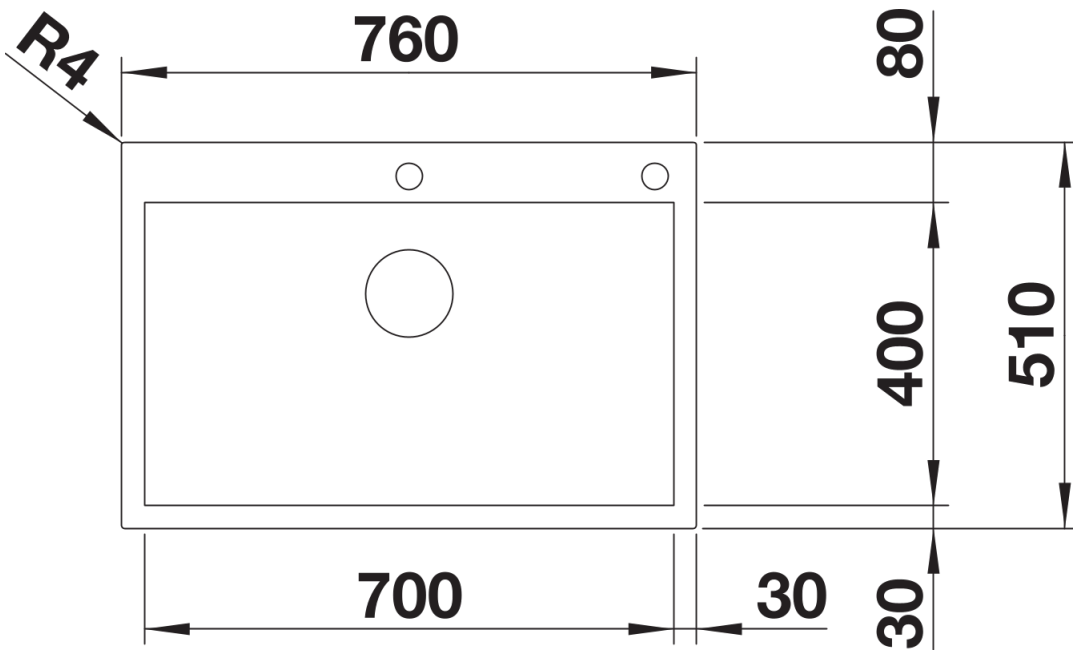

## Planning information

---

- German warehouse stock, allow 10 working days.
- Cut out information supplied with bowls.
- Cut out CNC files also available on [www.blanco.co.uk](http://www.blanco.co.uk) for download.

## Scope of supply

---

- Waste and overflow fitting with space saving pipe
- 3 ½" InFino basket strainer with PushControl drain remote control
- fixing element set (sealing not included).

## Details

---

Top view

Cut-out

Front view

Side view