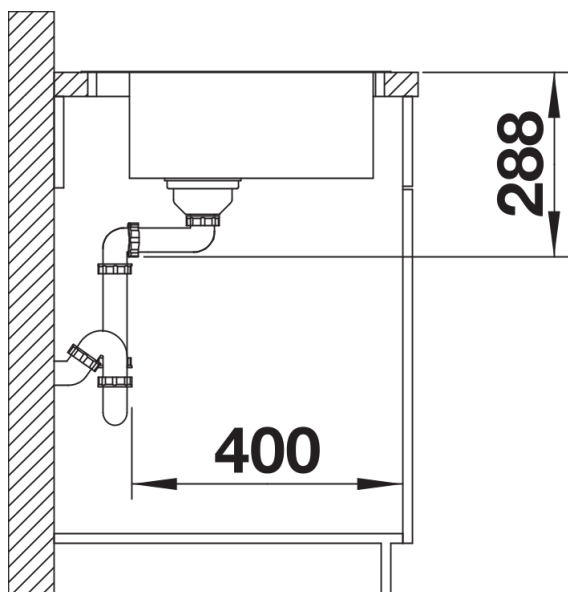

## Scope of supply

---

- Waste and overflow fitting with space saving pipe
- 3 ½" InFino basket strainer with PushControl drain remote control
- fixing element set (sealing not included).

## Details

---

Top view

Cut-out

Front view

Side view