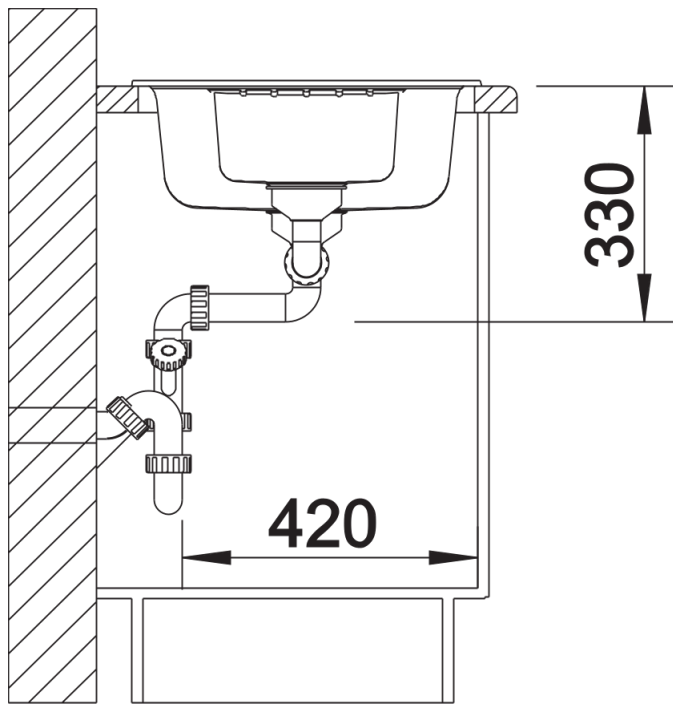

Colours

Available colours:

black
anthracite
volcano grey
white
soft white

SILGRANIT soft white

Planning information

- Cut out size: 980 x 480 x R15, Universal handing

Scope of supply

- Waste fitting with space-saving pipe
- 2 x 3½" basket strainers
- ½ bowl non close basket strainer

Details

Top view

Cut-out

Front view

Side view