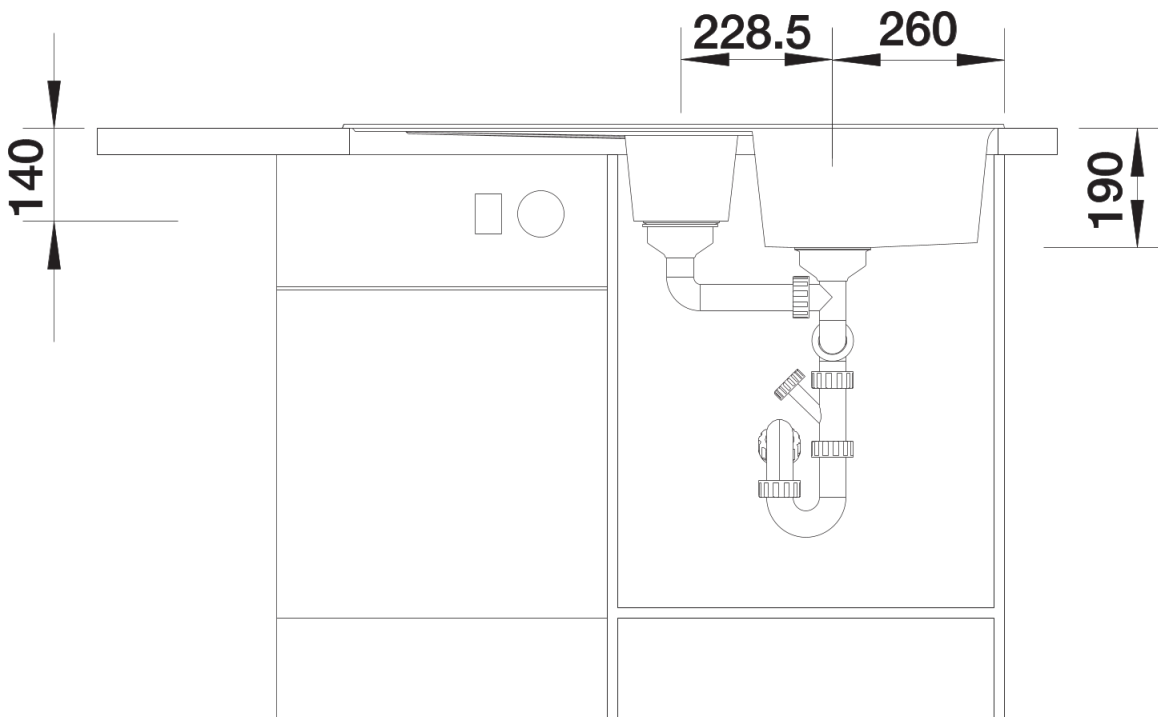

Product information sheet ZIA 6 S

Item no. 527207

Benefits

- Timeless and practical sink design
- Significant drainer grooves channel water into the sink, not your worktop
- Large main sink and smaller additional sink for easy food prep
- Generous tap ledge to reduce water splashes on the worktop
- Stainless steel basket strainer catches food debris helping prevent drain blockages
- Reversible installation

Colours

Available colours:

black
anthracite
volcano grey
white
soft white

SILGRANIT soft white

Planning information

- Cut out size: 980 x 480 x R15, Universal handing

Scope of supply

- Waste fitting with space-saving pipe
- 2 x 3½" basket strainers
- ½ bowl non close basket strainer

Details

Top view

Cut-out

Front view

Side view