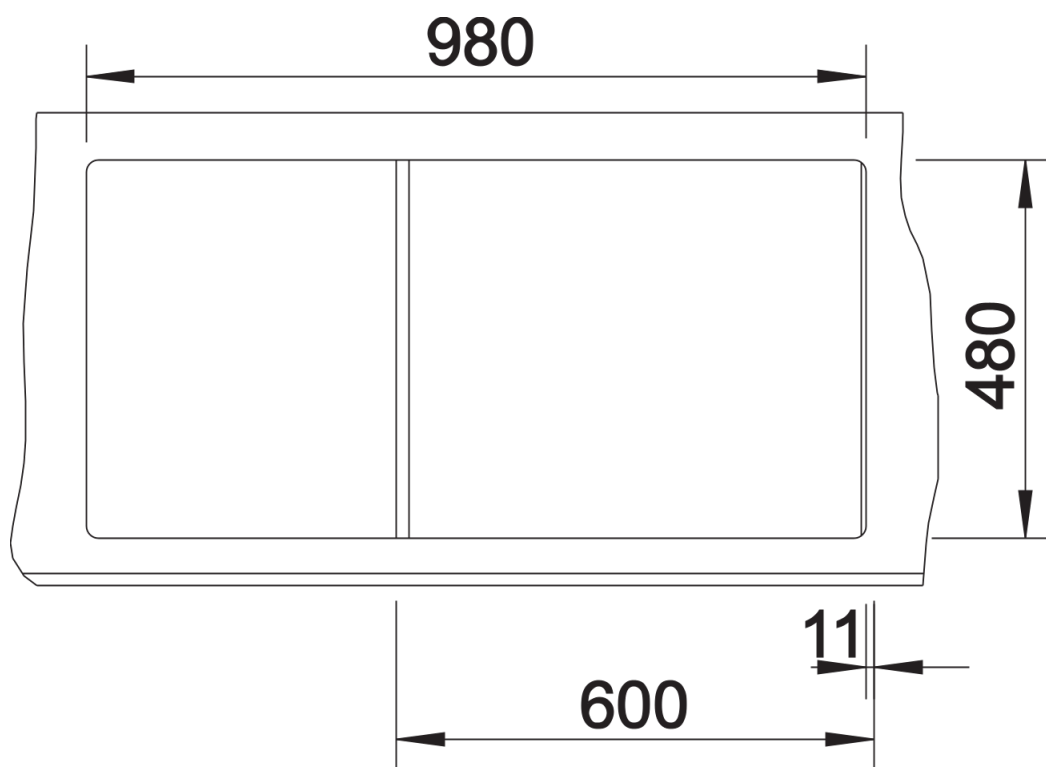

Colours

Available colours:

black
anthracite
volcano grey
white
soft white

SILGRANIT soft white

Planning information

- Cut out size: 980 x 480 x R15, Universal handing

Scope of supply

- Waste fitting with space-saving pipe
- 2 x 3½" basket strainers
- ½ bowl non close basket strainer

Details

Top view

Cut-out

Front view

Side view