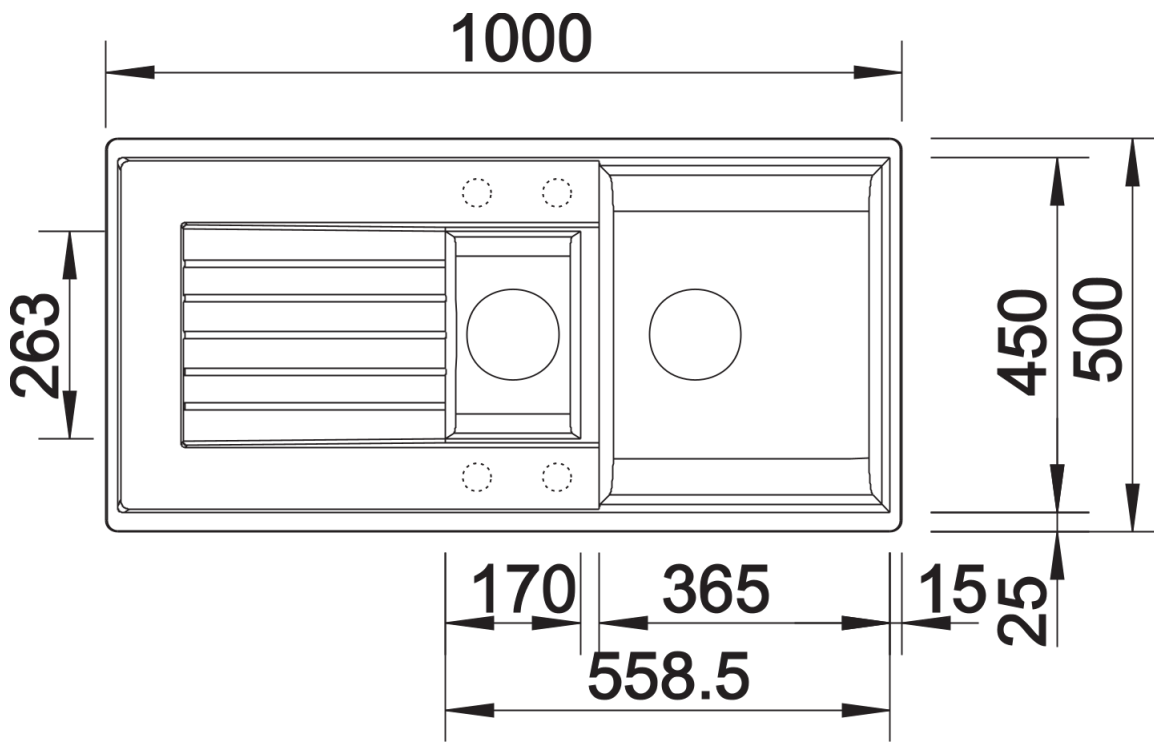

Colours

Available colours:

black
anthracite
volcano grey
white
soft white

SILGRANIT soft white

Planning information

- Cut out size: 980 x 480 x R15, Universal handing

Scope of supply

- Waste fitting with space-saving pipe
- 2 x 3½" basket strainers
- ½ bowl non close basket strainer

Details

Top view

Cut-out

Front view

Side view