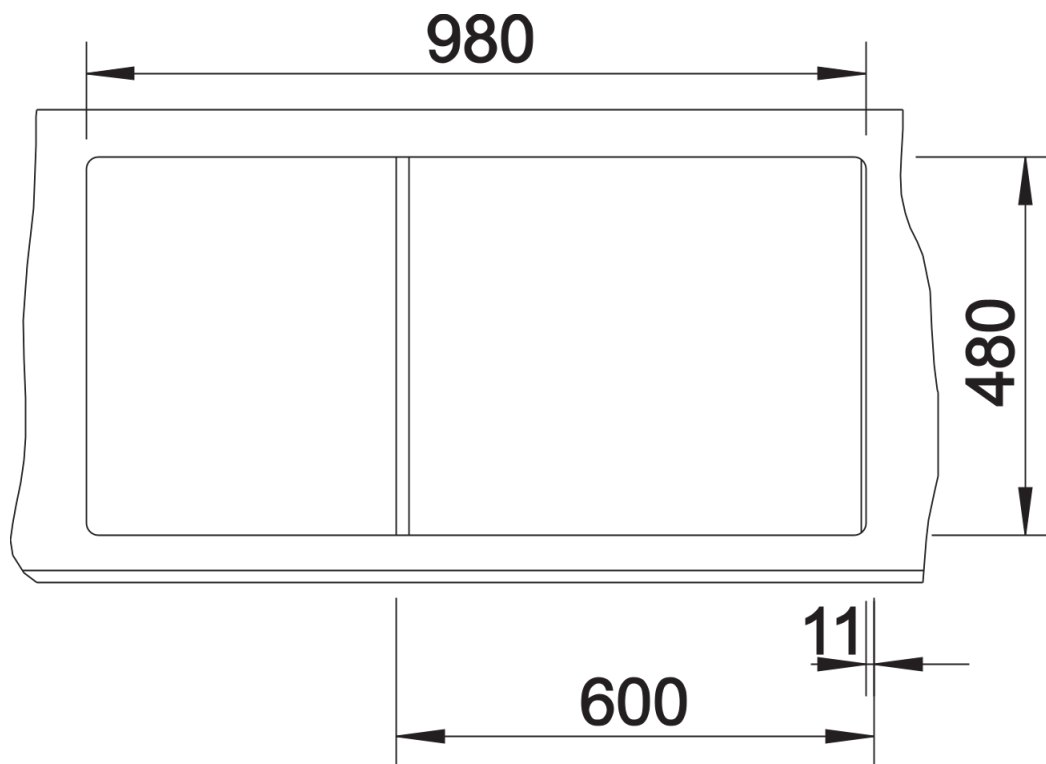

## Planning information

---

- Cut out size: 980 x 480 x R15, Universal handing

## Scope of supply

---

- Waste fitting with space-saving pipe
- 2 x 3½" basket strainers
- ½ bowl non close basket strainer

## Details

---

Top view

Cut-out

Front view

Side view