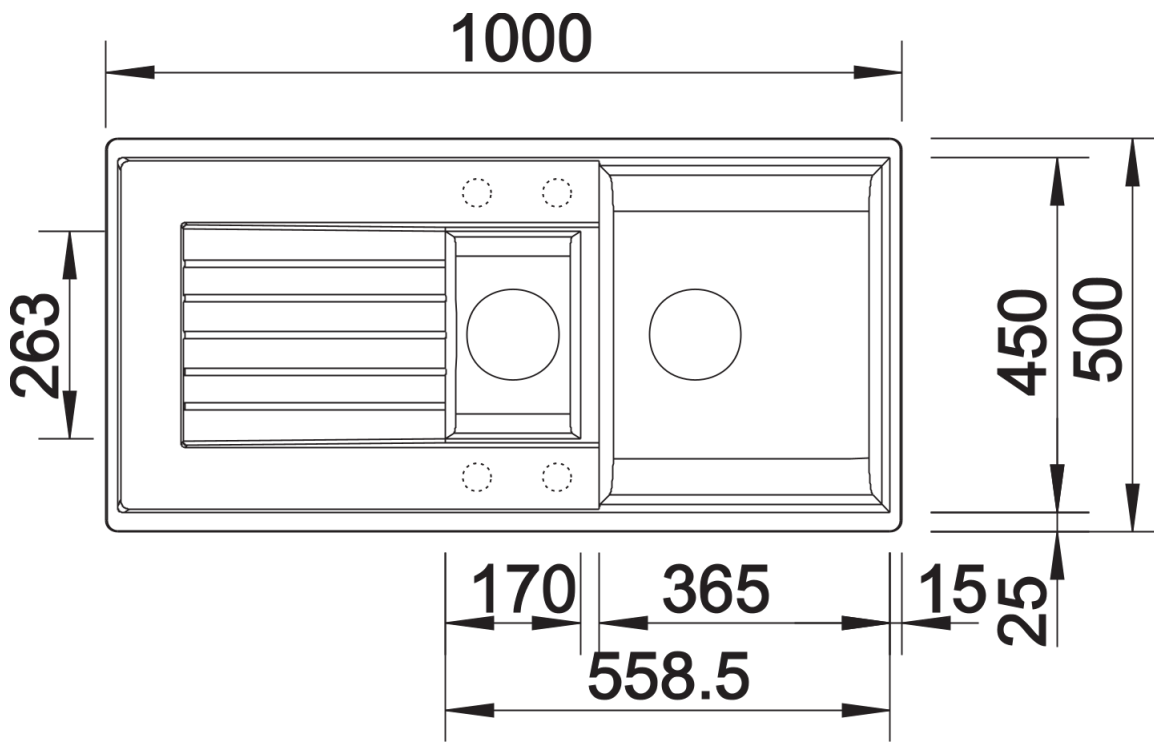

## Planning information

---

- Cut out size: 980 x 480 x R15, Universal handing

## Scope of supply

---

- Waste fitting with space-saving pipe
- 2 x 3½" basket strainers
- ½ bowl non close basket strainer

## Details

---

Top view

Cut-out

Front view

Side view