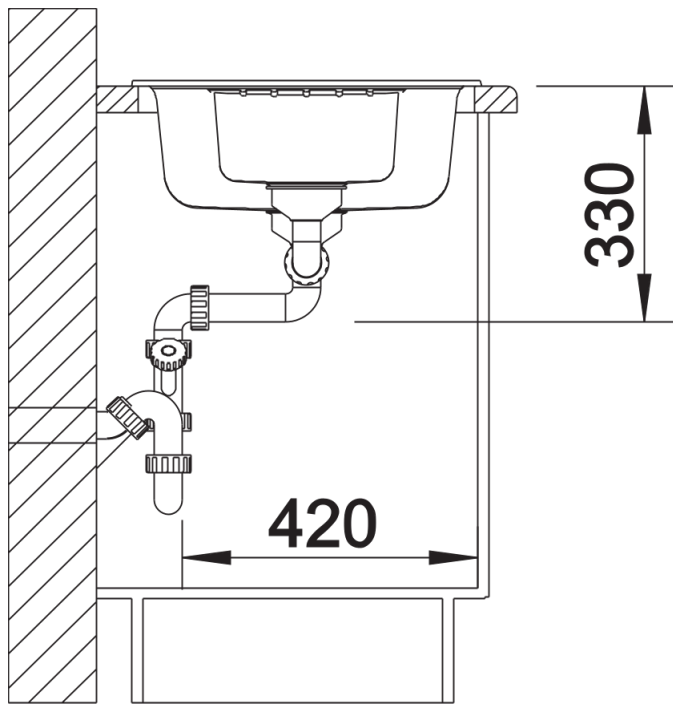

## Planning information

---

- Cut out size: 980 x 480 x R15, Universal handing

## Scope of supply

---

- Waste fitting with space-saving pipe
- 2 x 3½" basket strainers
- ½ bowl non close basket strainer

## Details

---

Top view

Cut-out

Front view

Side view