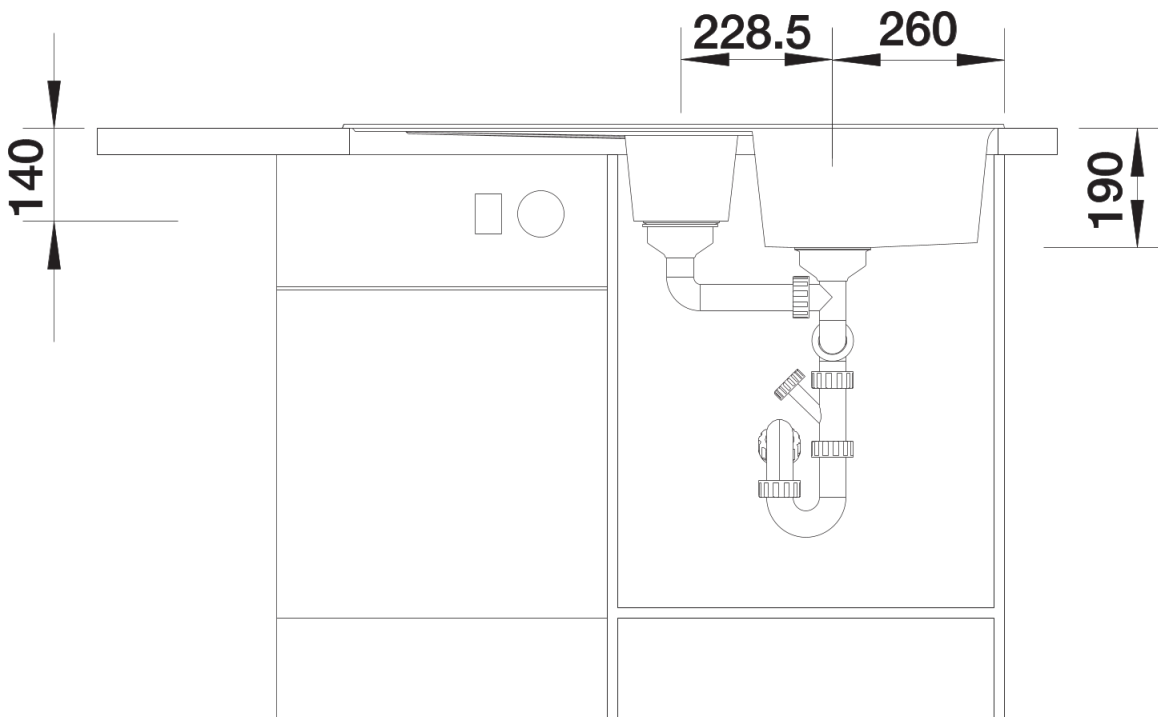

## Planning information

---

- Cut out size: 980 x 480 x R15, Universal handing

## Scope of supply

---

- Waste fitting with space-saving pipe
- 2 x 3½" basket strainers
- ½ bowl non close basket strainer

## Details

---

Top view

Cut-out

Front view

Side view