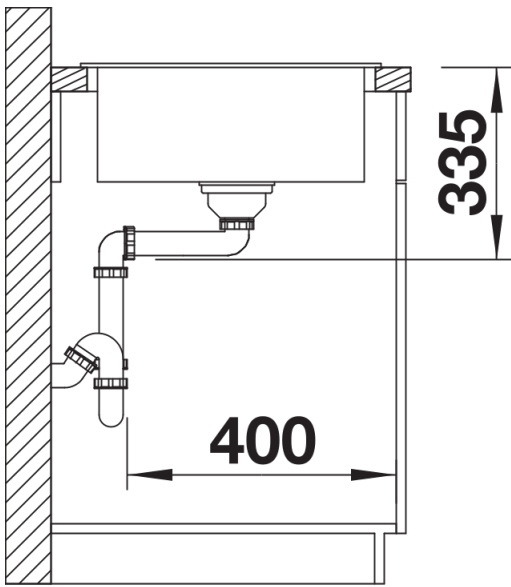

Product information sheet ZIA XL 6 S

Item no. 527217

Benefits

- Modern design with clear lines
- Straight-lined outer contour emphasised by the narrow rim
- Characteristic tap ledge as a frame that enlarges the drainer
- Largest XL bowl for even more space for washing your dishes
- Can be installed reversibly

Colours

Available colours:

- black
- anthracite
- volcano grey
- white
- soft white

SILGRANIT soft white

Planning information

- Cut out size: 980 x 480 x R15, Universal handing

Scope of supply

- Waste fitting with space-saving pipe
- 3 ½" basket strainer

Details

Top view

Cut-out

Front view

Side view