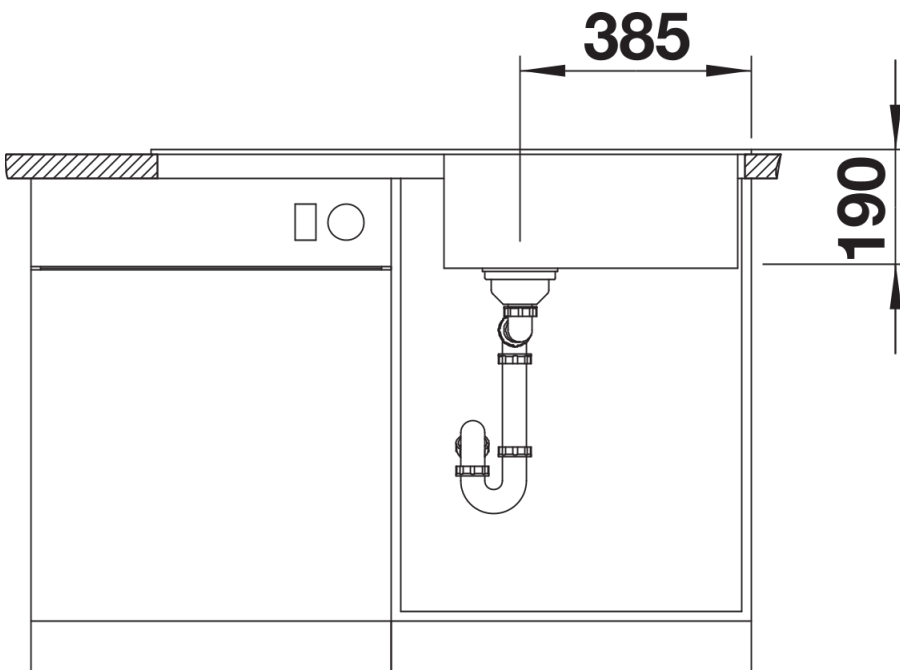

Product information sheet ZIA XL 6 S

Item no. 527217

Benefits

- Modern design with clear lines
- Straight-lined outer contour emphasised by the narrow rim
- Characteristic tap ledge as a frame that enlarges the drainer
- Largest XL bowl for even more space for washing your dishes
- Can be installed reversibly

Colours

Available colours:

- black
- anthracite
- volcano grey
- white
- soft white

SILGRANIT soft white

Planning information

- Cut out size: 980 x 480 x R15, Universal handing

Scope of supply

- Waste fitting with space-saving pipe
- 3 ½" basket strainer

Details

Top view

Cut-out

Front view

Side view