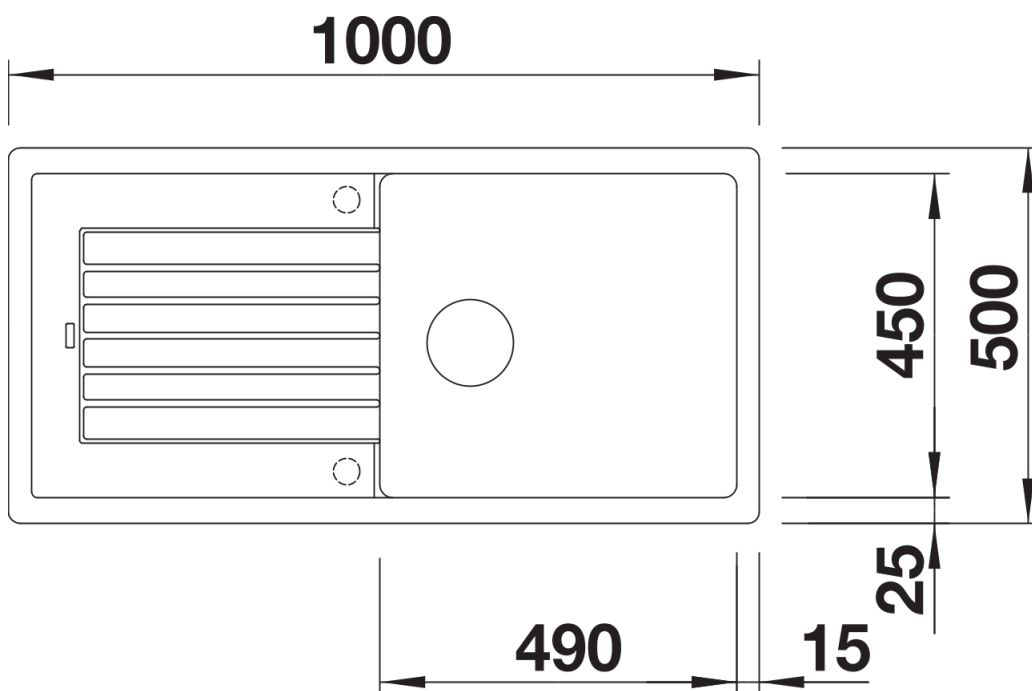

Product information sheet ZIA XL 6 S

Item no. 527217

Benefits

- Modern design with clear lines
- Straight-lined outer contour emphasised by the narrow rim
- Characteristic tap ledge as a frame that enlarges the drainer
- Largest XL bowl for even more space for washing your dishes
- Can be installed reversibly

Colours

Available colours:

- black
- anthracite
- volcano grey
- white
- soft white

SILGRANIT soft white

Planning information

- Cut out size: 980 x 480 x R15, Universal handing

Scope of supply

- Waste fitting with space-saving pipe
- 3 ½" basket strainer

Details

Top view

Cut-out

Front view

Side view