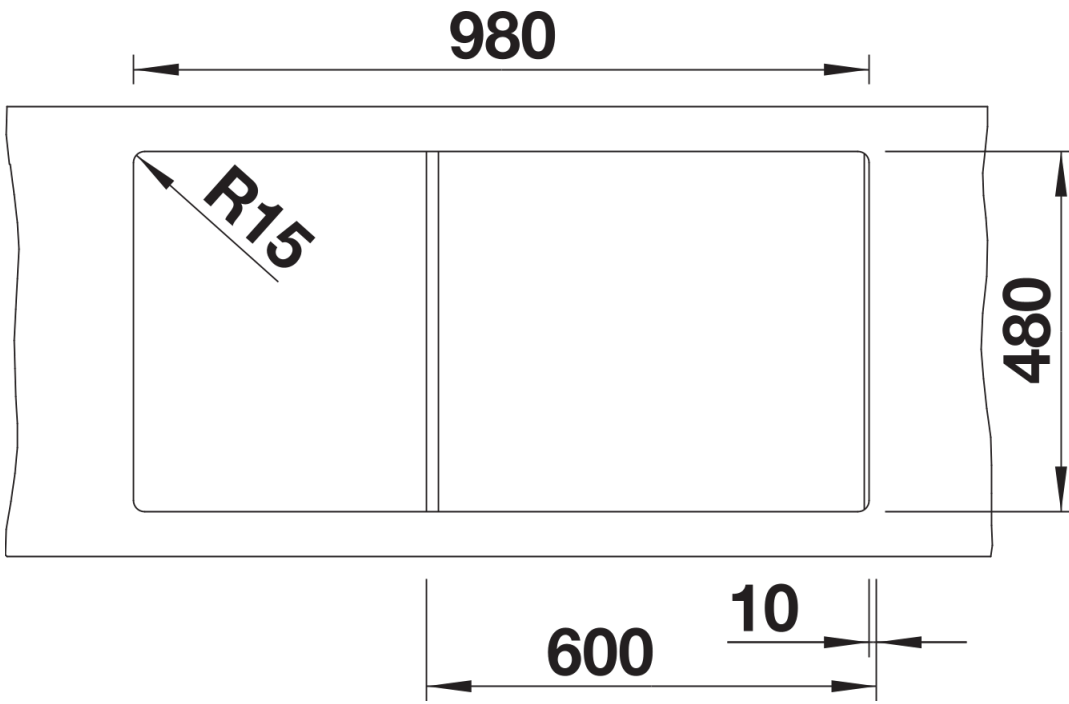

Product information sheet ZIA XL 6 S

Item no. 527217

Benefits

- Modern design with clear lines
- Straight-lined outer contour emphasised by the narrow rim
- Characteristic tap ledge as a frame that enlarges the drainer
- Largest XL bowl for even more space for washing your dishes
- Can be installed reversibly

Colours

Available colours:

- black
- anthracite
- volcano grey
- white
- soft white

SILGRANIT soft white

Planning information

- Cut out size: 980 x 480 x R15, Universal handing

Scope of supply

- Waste fitting with space-saving pipe
- 3 ½" basket strainer

Details

Top view

Cut-out

Front view

Side view