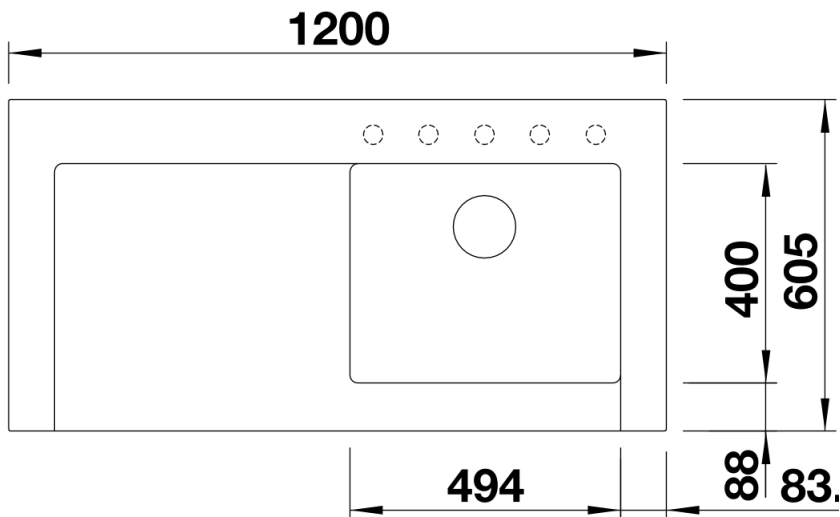

## Planning information

---

- Cut out size: Overmount
- Right hand bowl only
- German warehouse stock.
- Allow 10 working days.

## Scope of supply

---

- large, light ash compound food board, Waste fitting with space-saving pipe, 3 1/2" pop-up waste, outlet cover CapFlow

## Details

---

Top view

Front view

Side view