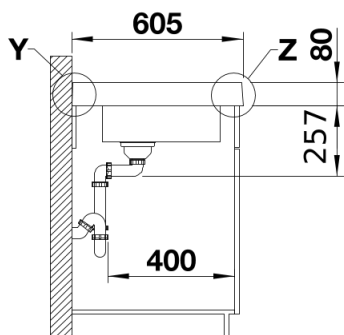

## Planning information

---

- Cut out size: Overmount
- Right hand bowl only
- German warehouse stock.
- Allow 10 working days.

## Details

---

Top view

Front view

Side view