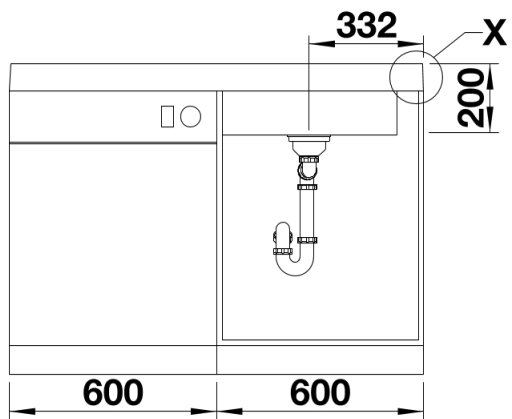

## Planning information

---

- Cut out size: Overmount
- Right hand bowl only
- German warehouse stock.
- Allow 10 working days.

## Scope of supply

---

- large, light ash compound food board, Waste fitting with space-saving pipe, 3 1/2" pop-up waste, outlet cover CapFlow

## Details

---

Top view

Front view

Side view