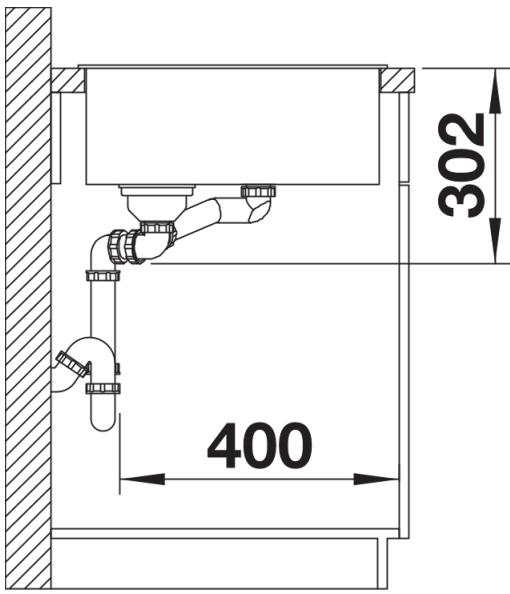

## Scope of supply

---

- glass cutting board, multifunctional stainless steel colander, waste kit with space-saving pipe, 2 x 3 1/2" InFino™ basket strainer with drain remote control (rotary switch) for the main bowl

## Details

---

Top view

Cut-out

Front view

Side view