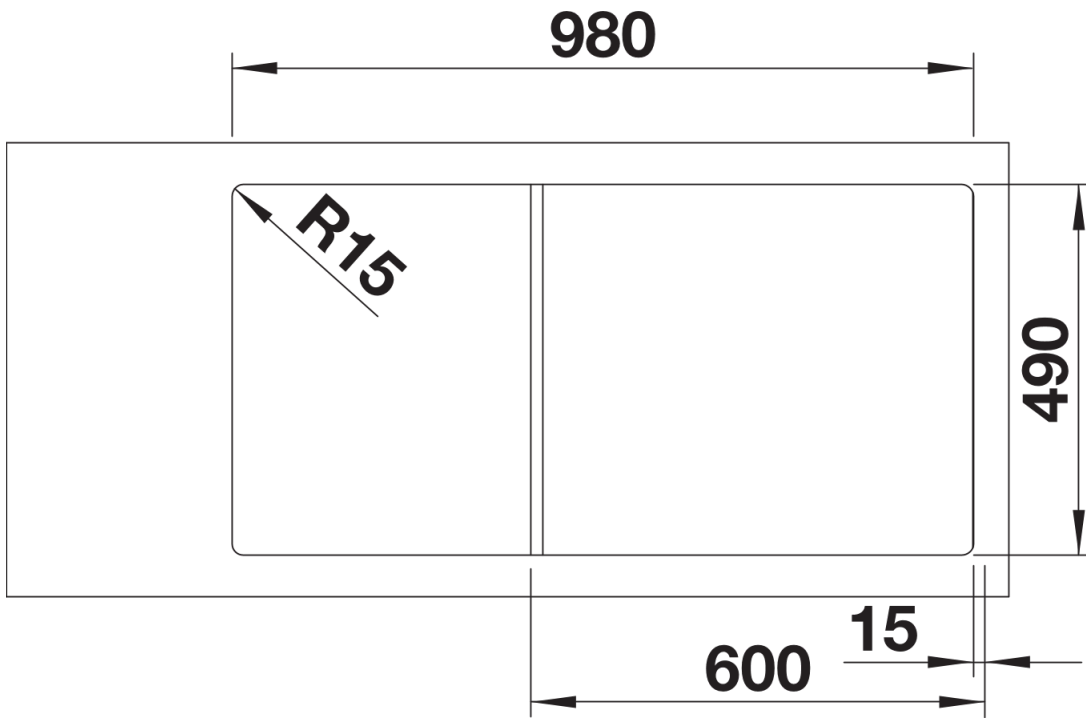

## Scope of supply

---

- glass cutting board, multifunctional stainless steel colander, waste kit with space-saving pipe, 2 x 3 1/2" InFino™ basket strainer with drain remote control (rotary switch) for the main bowl

## Details

---

Top view

Cut-out

Front view

Side view