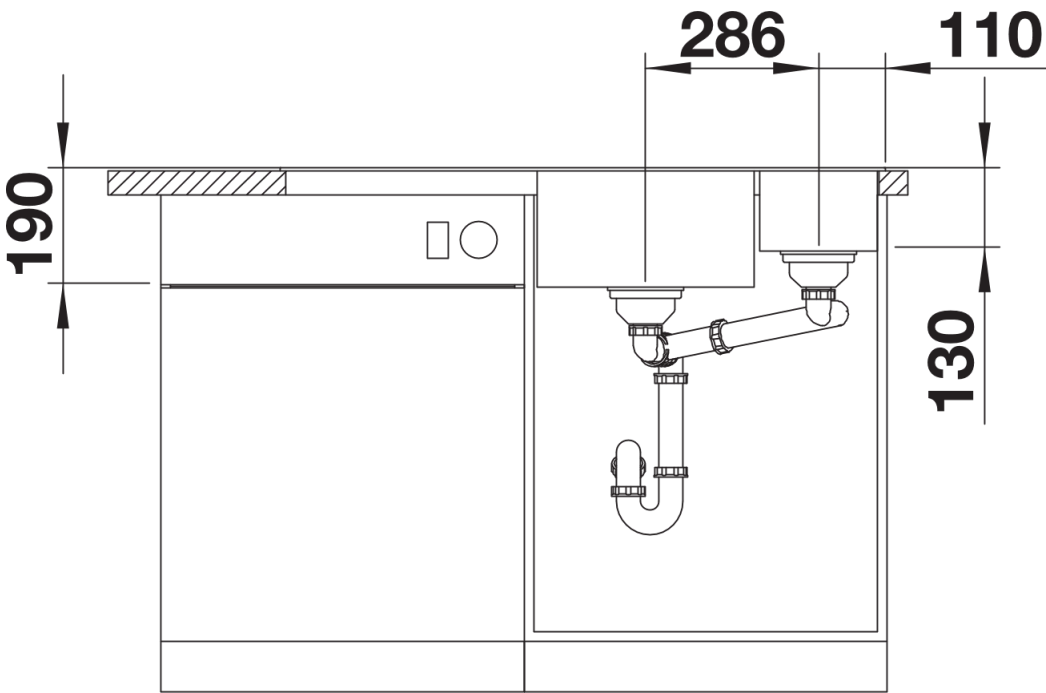

## Scope of supply

---

- glass cutting board, multifunctional stainless steel colander, waste kit with space-saving pipe, 2 x 3 1/2" InFino™ basket strainer with drain remote control (rotary switch) for the main bowl

## Details

---

Top view

Cut-out

Front view

Side view