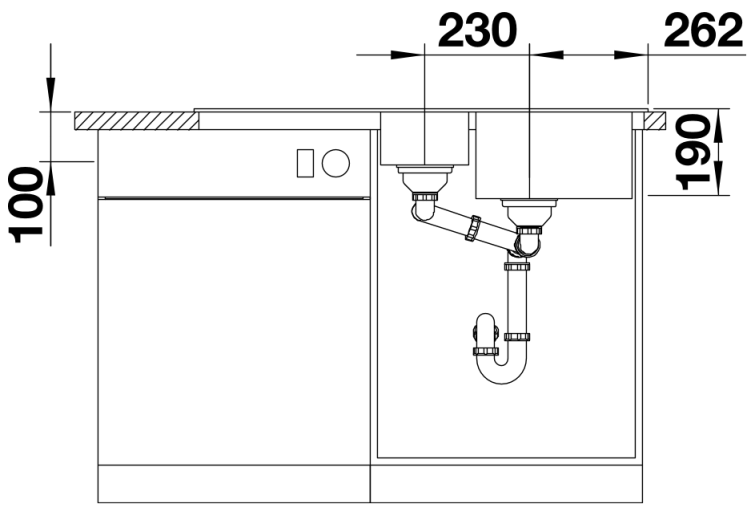

## Planning information

---

- Cut out size: 980 x 490 x R15
- Universal handing

## Scope of supply

---

- Smart Cut chopping board made of high grade synthetic material, stainless steel colander, Waste fitting with space-saving pipe, two 3 ½" basket strainers, pop-up waste for the main bowl

## Details

---

Top view

Cut-out

Front view

Side view