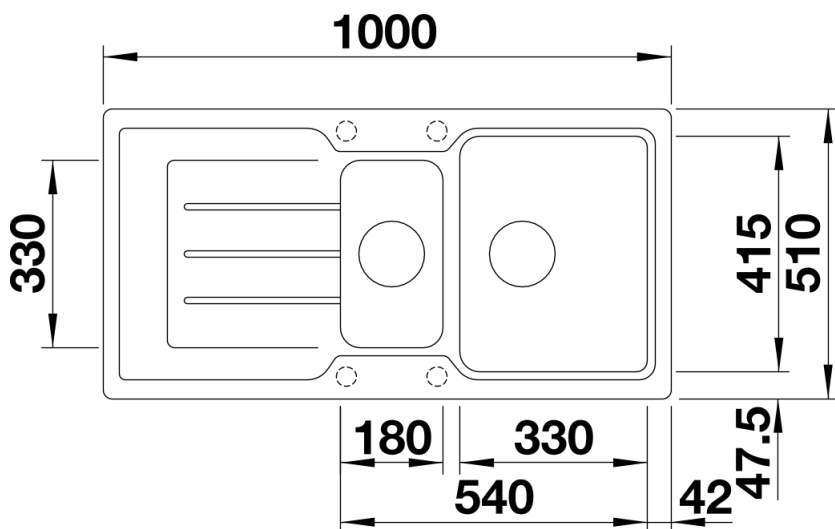

## Planning information

---

- Cut out size: 980 x 490 x R15
- Universal handing

## Details

---

Top view

Cut-out

Front view

Side view