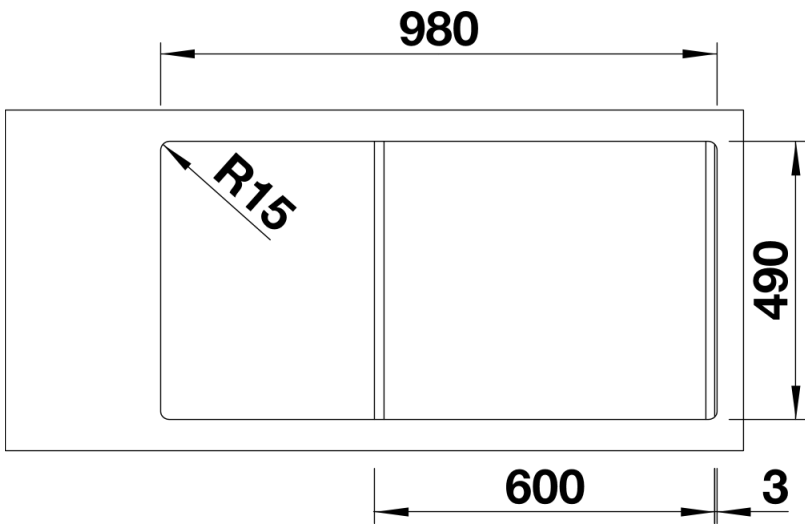

## Planning information

---

- Cut out size: 980 x 490 x R15
- Universal handing

## Scope of supply

---

- Smart Cut chopping board made of high grade synthetic material, stainless steel colander, Waste fitting with space-saving pipe, two 3 ½" basket strainers, pop-up waste for the main bowl

## Details

---

Top view

Cut-out

Front view

Side view