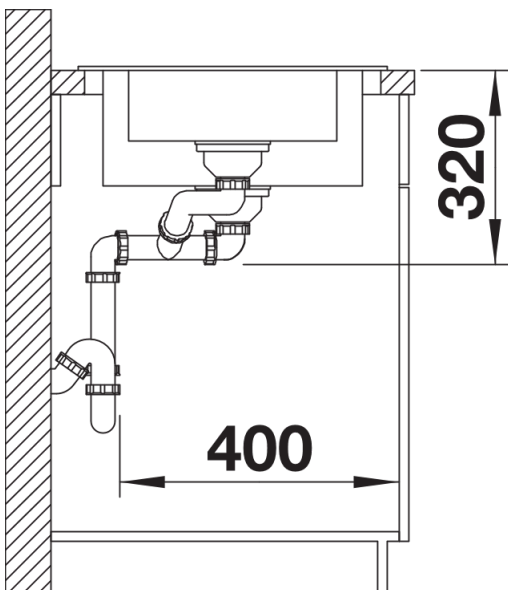

## Planning information

---

- Cut out size: 980 x 490 x R15
- Universal handing

## Scope of supply

---

- Smart Cut chopping board made of high grade synthetic material, stainless steel colander, Waste fitting with space-saving pipe, two 3 ½" basket strainers, pop-up waste for the main bowl

## Details

---

Top view

Cut-out

Front view

Side view