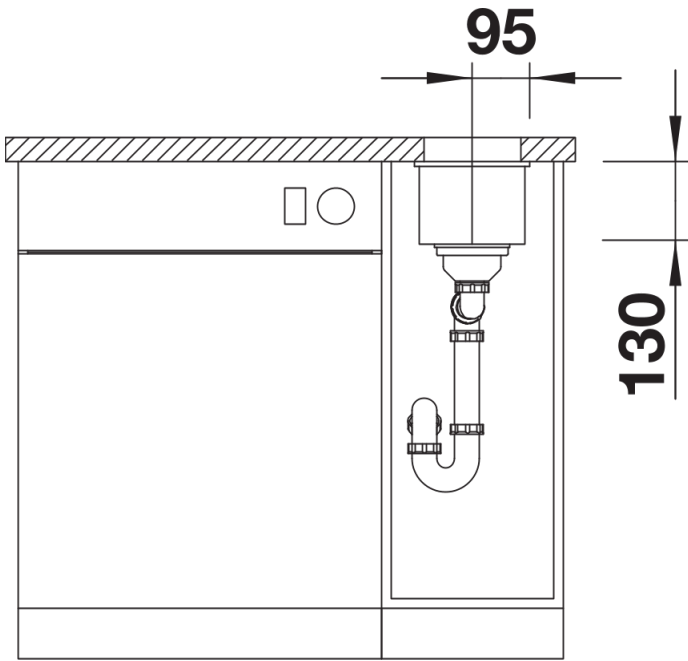

Colours

Available colours:

- black
- anthracite
- rock grey
- volcano grey
- alumetallic
- white
- soft white
- tartufo
- coffee

SILGRANIT black

Planning information

- Cut out size: 160 x 400 x R10
- Cut out information supplied with bowls.

Scope of supply

Waste fitting with space-saving pipe, 3 ½" InFino basket strainer

Details

Top view

Cut-out

Front view

Side view