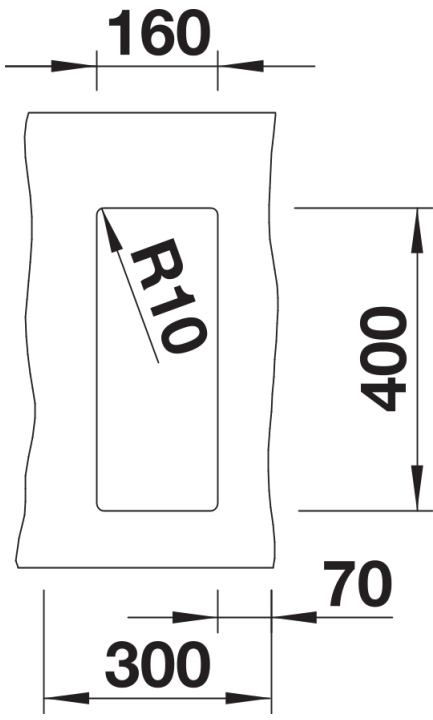

Colours

Available colours:

- black
- anthracite
- rock grey
- volcano grey
- alumetallic
- white
- soft white
- tartufo
- coffee

SILGRANIT black

Planning information

- Cut out size: 160 x 400 x R10
- Cut out information supplied with bowls.

Scope of supply

Waste fitting with space-saving pipe, 3 ½" InFino basket strainer

Details

Top view

Cut-out

Front view

Side view