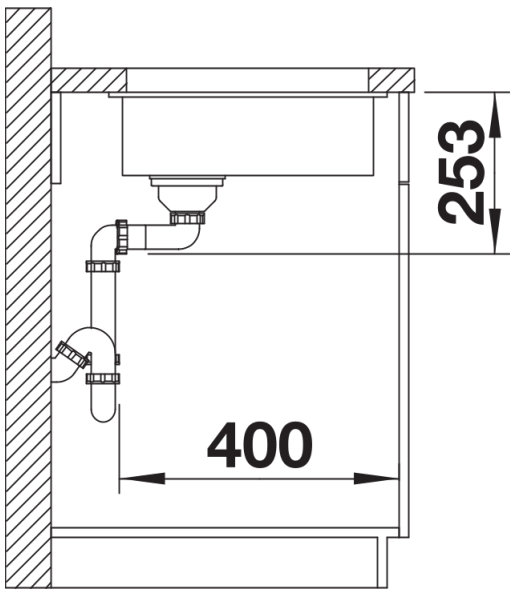

Colours

Available colours:

- black
- anthracite
- rock grey
- volcano grey
- alumetallic
- white
- soft white
- tartufo
- coffee

SILGRANIT black

Planning information

- Cut out size: 160 x 400 x R10
- Cut out information supplied with bowls.

Scope of supply

Waste fitting with space-saving pipe, 3 ½" InFino basket strainer

Details

Top view

Cut-out

Front view

Side view