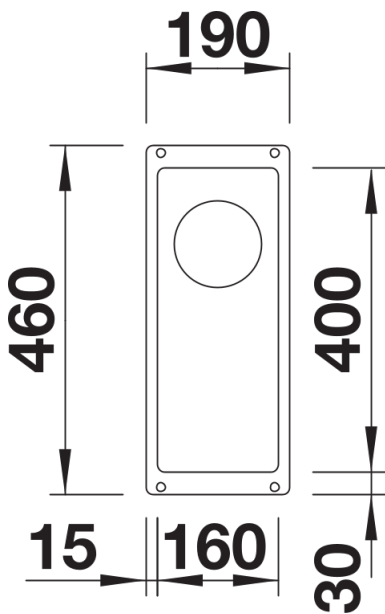

Colours

Available colours:

- black
- anthracite
- rock grey
- volcano grey
- alumetallic
- white
- soft white
- tartufo
- coffee

SILGRANIT black

Planning information

- Cut out size: 160 x 400 x R10
- Cut out information supplied with bowls.

Scope of supply

Waste fitting with space-saving pipe, 3 ½" InFino basket strainer

Details

Top view

Cut-out

Front view

Side view