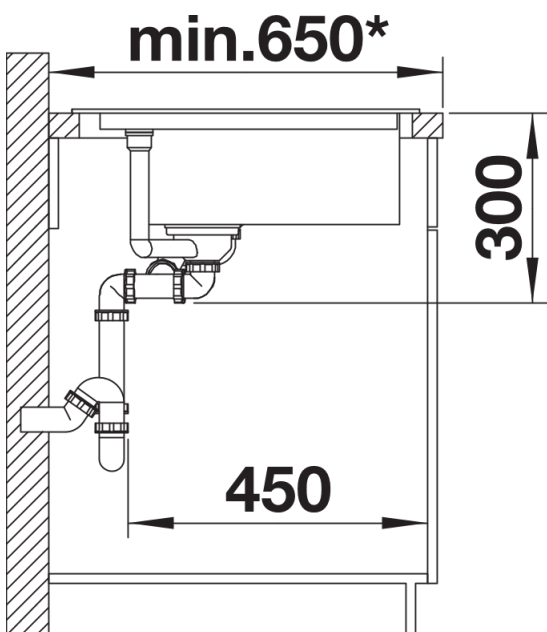

## Planning information

---

- Cut out size: Template provided
- Right hand bowl only
- Min. worktop depth straight run 650mm
- Min tap spout length 225mm

## Scope of supply

---

- stainless steel colander, Waste fitting with space-saving pipe, two 3 ½" basket strainers, pop-up waste for main bowl

## Details

---

Top view

Cut-out

Front view

Side view