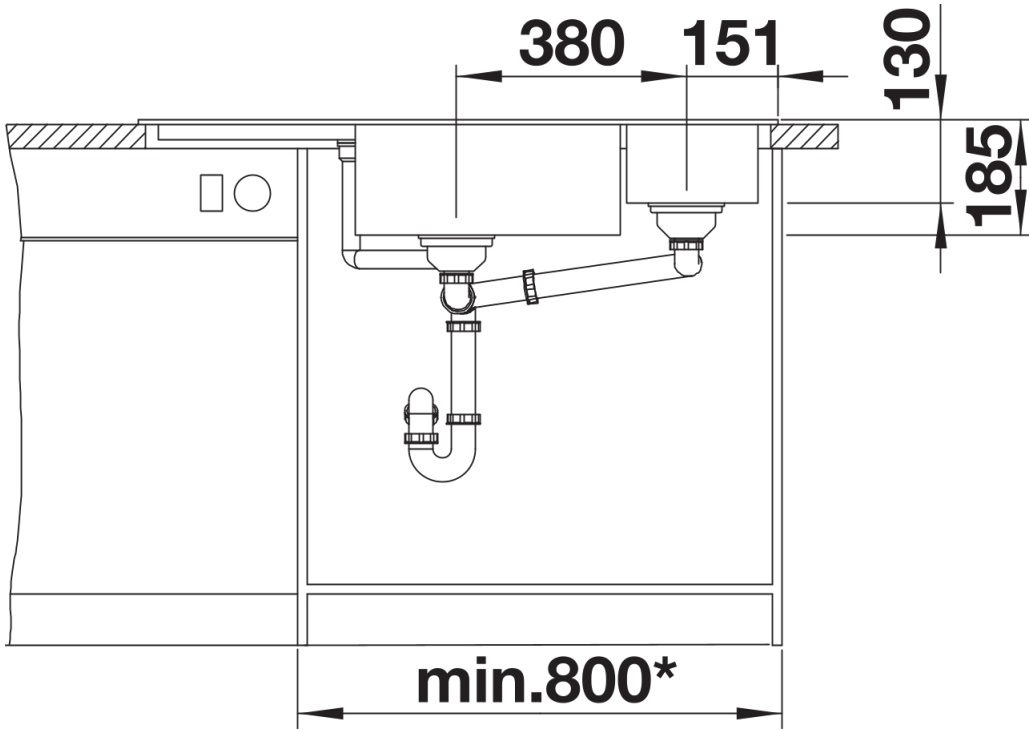

Scope of supply

- Stainless steel colander for additional bowl
- waste fitting with space-saving pipe
- 2 x 3 ½" InFino basket strainers with drain remote control for main bowl.

Details

Top view

Cut-out

Front view

Side view