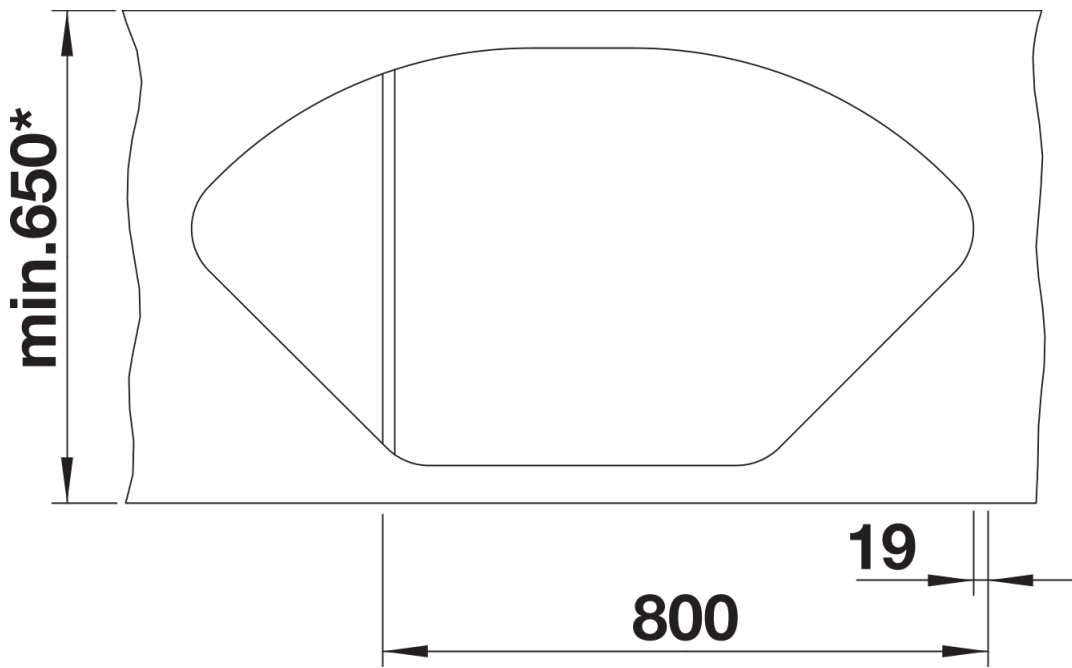

Scope of supply

- Stainless steel colander for additional bowl
- waste fitting with space-saving pipe
- 2 x 3 ½" InFino basket strainers with drain remote control for main bowl.

Details

Top view

Cut-out

Front view

Side view