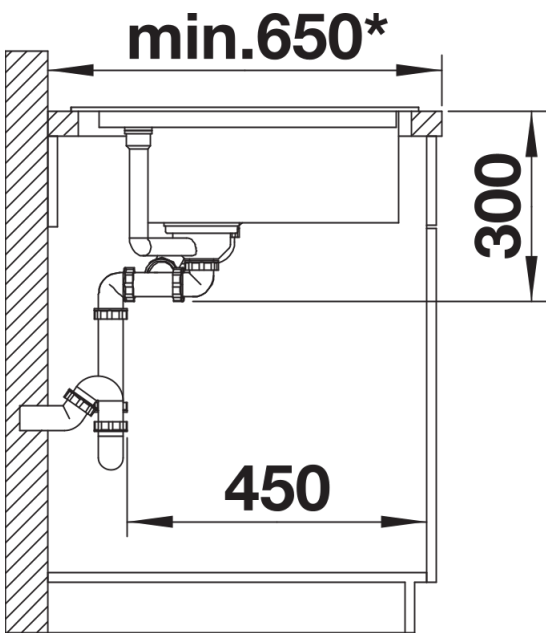

Scope of supply

- Stainless steel colander for additional bowl
- waste fitting with space-saving pipe
- 2 x 3 ½" InFino basket strainers with drain remote control for main bowl.

Details

Top view

Cut-out

Front view

Side view