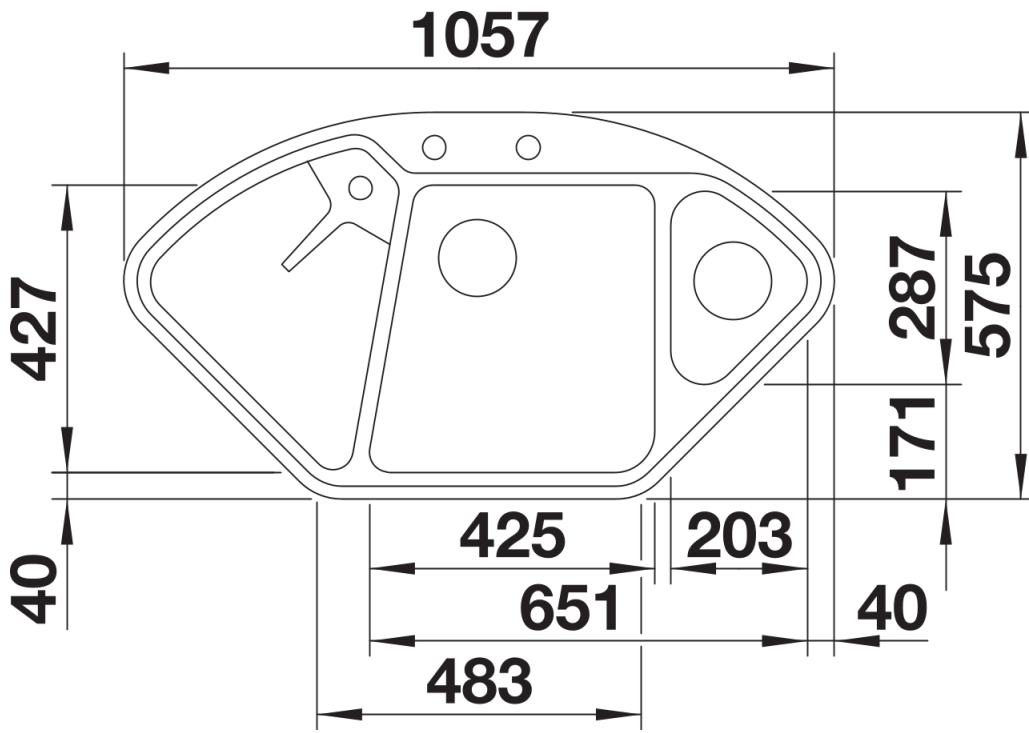

Scope of supply

- Stainless steel colander for additional bowl
- waste fitting with space-saving pipe
- 2 x 3 ½" InFino basket strainers with drain remote control for main bowl.

Details

Top view

Cut-out

Front view

Side view