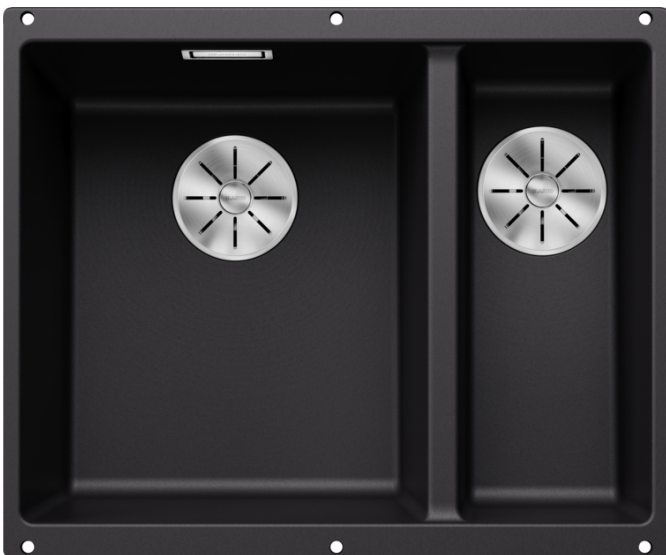

## Product information sheet SUBLINE 340/160-U

Item no. 525985

### Benefits

---

- Undermount bowl for discerning demands on design
- Undermount bowl for solid surface worktops
- Timelessly elegant, contoured bowl design
- Entire system for a wide variety of plans featuring large and small bowls
- High-quality features with covered C-overflow and InFino drain system – elegantly integrated and easy-care

### Colours

---

Available colours:

black  
anthracite  
rock grey  
volcano grey  
white  
soft white  
tartufo  
coffee

SILGRANIT black