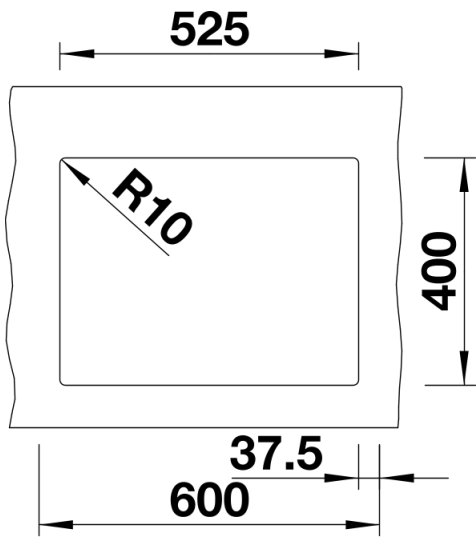

Product information sheet SUBLINE 340/160-U

Item no. 525985

Benefits

- Maximum bowl size provided by the very best in production and mounting technology
- Undermount bowl for solid surface worktops
- Timelessly elegant, contoured bowl design
- Entire system for a wide variety of plans featuring large and small bowls
- Elegant and hygienic: the covered C-overflow and InFino strainer system

Colours

Available colours:

anthracite
alumetallic
pearl grey
white
rock grey
tartufo
jasmine
coffee
black

SILGRANIT black

Planning information

- Cut out size: 525 x 400 x R10
- Please state hand of bowl
- Cut out information supplied with bowls.
- Cut out CNC files also available on www.blanco.co.uk for download.

Scope of supply

- Waste fitting with space-saving pipe
- two 3 1/2" InFino basket strainer

Details

Top view

Cut-out

Front view

Side view