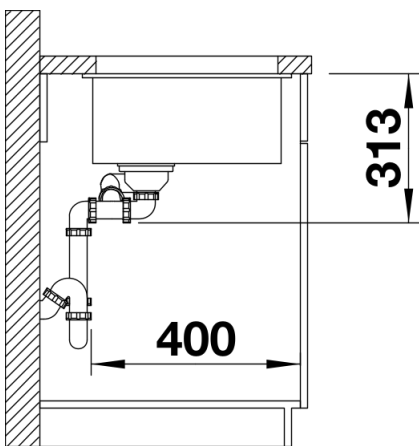

Colours

Available colours:

anthracite
alumetallic
pearl grey
white
rock grey
tartufo
jasmine
coffee
black

SILGRANIT black

Planning information

- Cut out size: 525 x 400 x R10
- Please state hand of bowl
- Cut out information supplied with bowls.
- Cut out CNC files also available on www.blanco.co.uk for download.

Scope of supply

- Waste fitting with space-saving pipe
- two 3 1/2" InFino basket strainer

Details

Top view

Cut-out

Front view

Side view