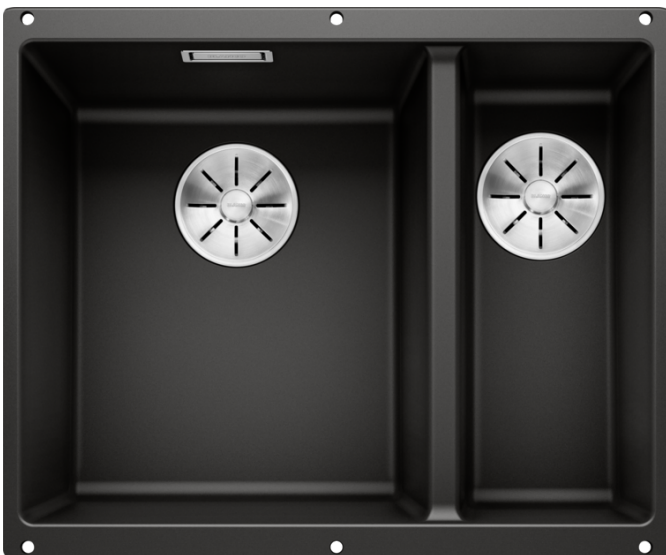

Product information sheet SUBLINE 340/160-U

Item no. 525985

Benefits

- Maximum bowl size provided by the very best in production and mounting technology
- Undermount bowl for solid surface worktops
- Timelessly elegant, contoured bowl design
- Entire system for a wide variety of plans featuring large and small bowls
- Elegant and hygienic: the covered C-overflow and InFino strainer system

Colours

Available colours:

anthracite
alumetallic
pearl grey
white
rock grey
tartufo
jasmine
coffee
black

SILGRANIT black

Planning information

- Cut out size: 525 x 400 x R10
- Please state hand of bowl
- Cut out information supplied with bowls.
- Cut out CNC files also available on www.blanco.co.uk for download.

Scope of supply

- Waste fitting with space-saving pipe
- two 3 1/2" InFino basket strainer

Details

Top view

Cut-out

Front view

Side view