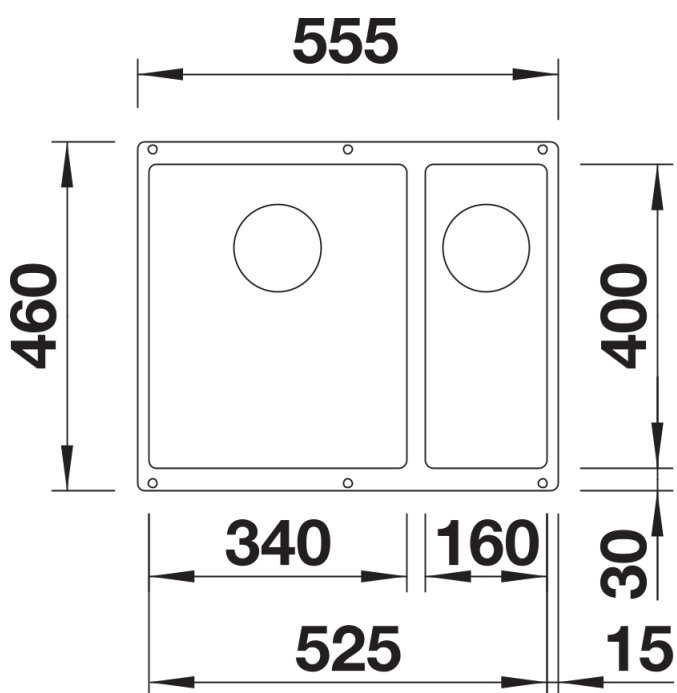

## Planning information

---

- Cut out size: 525 x 400 x R10

## Scope of supply

---

- Waste fitting with space-saving pipe
- two 3 ½" InFino basket strainer

## Details

---

Top view

Cut-out

Front view

Side view