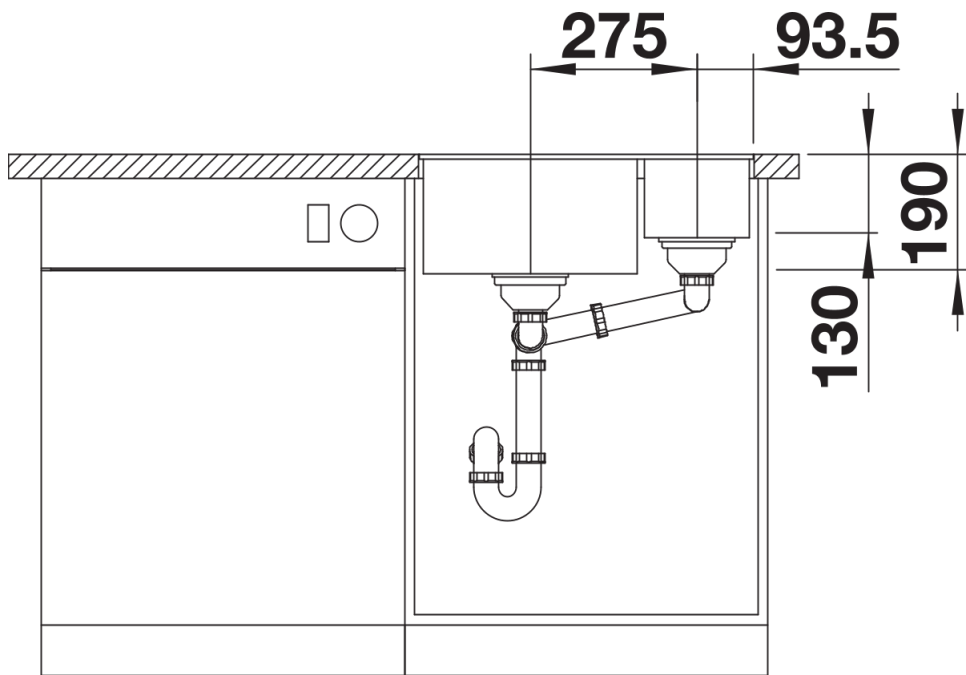

## Planning information

---

- Cut out size: 525 x 400 x R10

## Scope of supply

---

- Waste fitting with space-saving pipe
- two 3 ½" InFino basket strainer

## Details

---

Top view

Cut-out

Front view

Side view