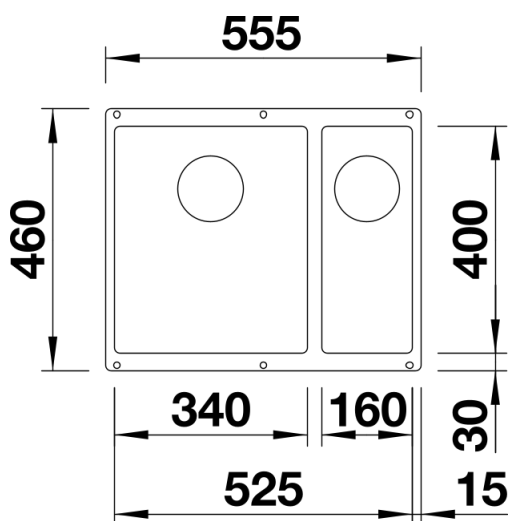

Product information sheet SUBLINE 340/160-U

Item no. 525985

Benefits

- Maximum bowl size provided by the very best in production and mounting technology
- Undermount bowl for solid surface worktops
- Timelessly elegant, contoured bowl design
- Entire system for a wide variety of plans featuring large and small bowls
- Elegant and hygienic: the covered C-overflow and InFino strainer system

Colours

Available colours:

anthracite
alumetallic
pearl grey
white
rock grey
tartufo
jasmine
coffee
black

SILGRANIT black

Planning information

- Cut out size: 525 x 400 x R10
- Please state hand of bowl
- Cut out information supplied with bowls.
- Cut out CNC files also available on www.blanco.co.uk for download.

Scope of supply

- Waste fitting with space-saving pipe
- two 3 1/2" InFino basket strainer

Details

Top view

Cut-out

Front view

Side view