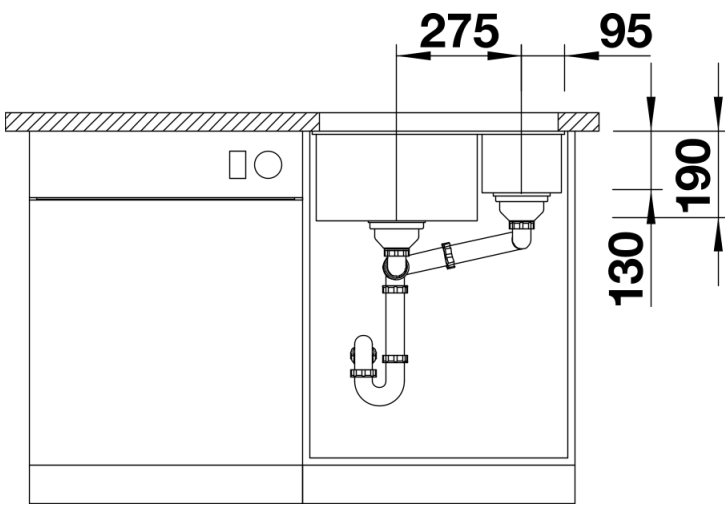

Product information sheet SUBLINE 340/160-U

Item no. 525985

Benefits

- Maximum bowl size provided by the very best in production and mounting technology
- Undermount bowl for solid surface worktops
- Timelessly elegant, contoured bowl design
- Entire system for a wide variety of plans featuring large and small bowls
- Elegant and hygienic: the covered C-overflow and InFino strainer system

Colours

Available colours:

anthracite
alumetallic
pearl grey
white
rock grey
tartufo
jasmine
coffee
black

SILGRANIT black

Planning information

- Cut out size: 525 x 400 x R10
- Please state hand of bowl
- Cut out information supplied with bowls.
- Cut out CNC files also available on www.blanco.co.uk for download.

Scope of supply

- Waste fitting with space-saving pipe
- two 3 1/2" InFino basket strainer

Details

Top view

Cut-out

Front view

Side view