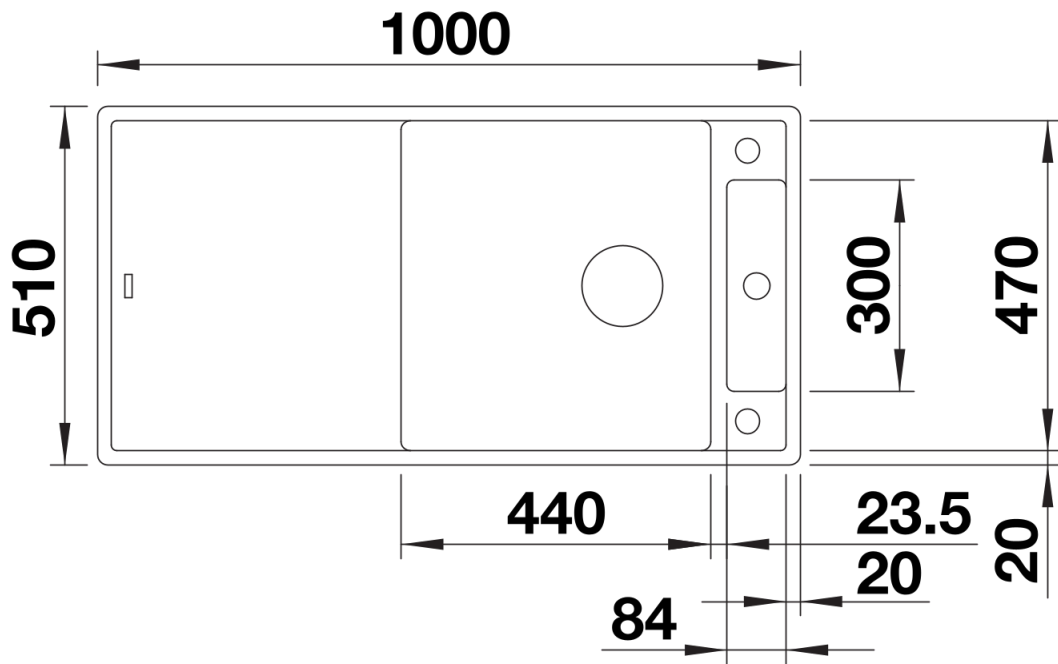

Product information sheet AXIA III XL 6 S

Item no. 523510

Benefits

- Smooth, ergonomic work flow along two axis
- Design that is notable for clear lines and the ultra-narrow, low-profile rim
- Tight radii for maximum utilisation of the surface and volume
- Movable cutting board
- Spacious bowl size and beautifully integrated, practical drainer groove
- High-quality features with drain remote control, covered C-overflow and InFino drain system – elegantly integrated and easy-care
- Can be installed reversibly

Colours

SILGRANIT anthracite

Available colours:

- black
- anthracite
- rock grey
- volcano grey
- white
- soft white
- tartufo
- coffee

Planning information

- Cut out: 980 x 490 x R15
- Bowl depth: 190mm
- Universal handing
- German warehouse stock, please allow 10 working days

Scope of supply

- Glass cutting board
- waste kit with space-saving pipe
- 3 ½" InFino basket strainer with remote control

234045 - Chopping board

Details

Top view

Cut-out

Front view

Side view