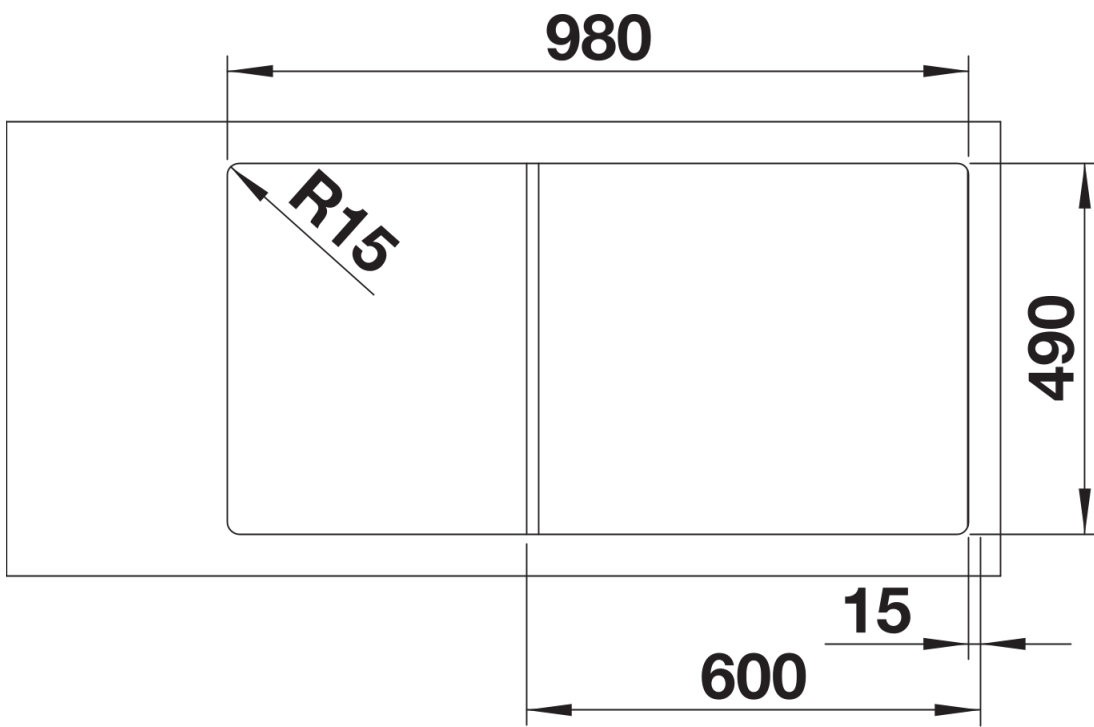

Colours

SILGRANIT anthracite

Available colours:

- black
- anthracite
- rock grey
- volcano grey
- white
- soft white
- tartufo
- coffee

Planning information

- Cut out: 980 x 490 x R15
- Bowl depth: 190mm
- Universal handing

Scope of supply

- Glass cutting board
- waste kit with space-saving pipe
- 3 ½" InFino basket strainer with remote control

234045 - Chopping board

Details

Top view

Cut-out

Front view

Side view