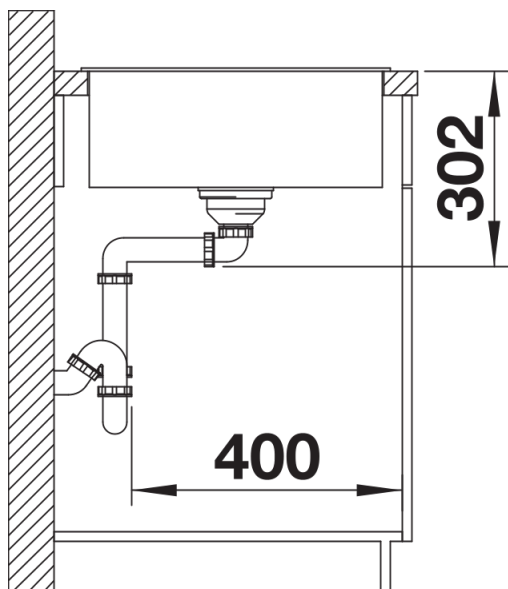

Colours

SILGRANIT anthracite

Available colours:

- black
- anthracite
- rock grey
- volcano grey
- white
- soft white
- tartufo
- coffee

Planning information

- Cut out: 980 x 490 x R15
- Bowl depth: 190mm
- Universal handing

Scope of supply

- Glass cutting board
- waste kit with space-saving pipe
- 3 ½" InFino basket strainer with remote control

234045 - Chopping board

Details

Top view

Cut-out

Front view

Side view