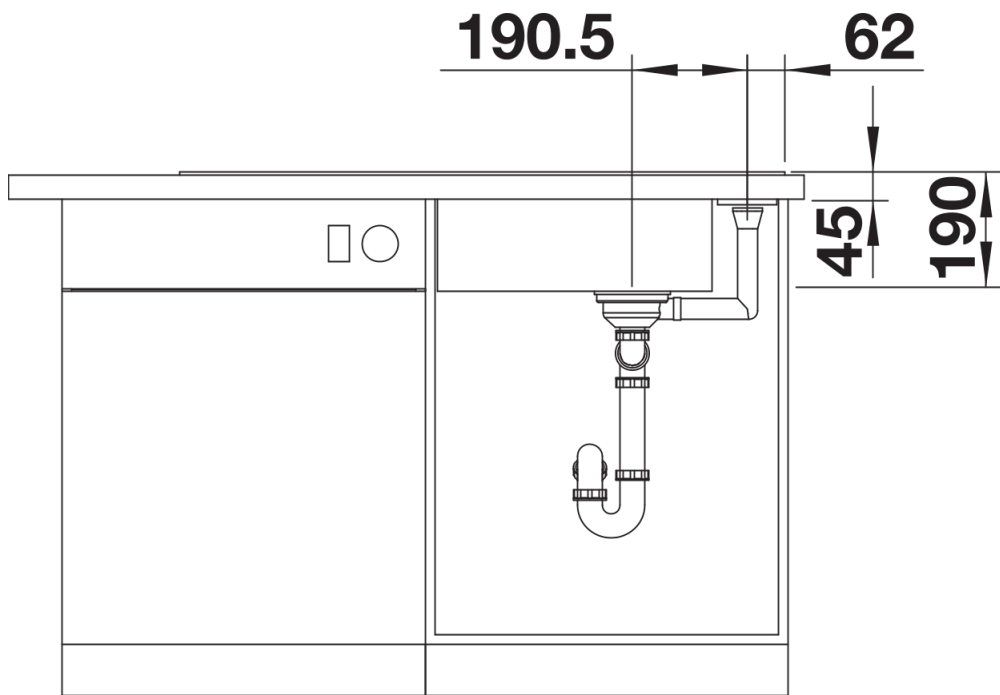

Colours

SILGRANIT anthracite

Available colours:

- black
- anthracite
- rock grey
- volcano grey
- white
- soft white
- tartufo
- coffee

Planning information

- Cut out: 980 x 490 x R15
- Bowl depth: 190mm
- Universal handing
- German warehouse stock, please allow 10 working days

Scope of supply

- Glass cutting board
- waste kit with space-saving pipe
- 3 ½" InFino basket strainer with remote control

234045 - Chopping board

Details

Top view

Cut-out

Front view

Side view