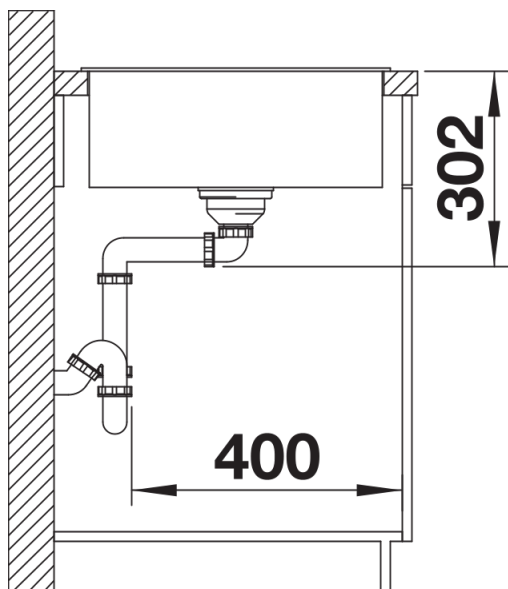

Colours

SILGRANIT anthracite

Available colours:

- black
- anthracite
- rock grey
- volcano grey
- white
- soft white
- tartufo
- coffee

Planning information

- Cut out: 980 x 490 x R15
- Bowl depth: 190mm
- Universal handing
- German warehouse stock, please allow 10 working days

Scope of supply

- Glass cutting board
- waste kit with space-saving pipe
- 3 ½" InFino basket strainer with remote control

234045 - Chopping board

Details

Top view

Cut-out

Front view

Side view