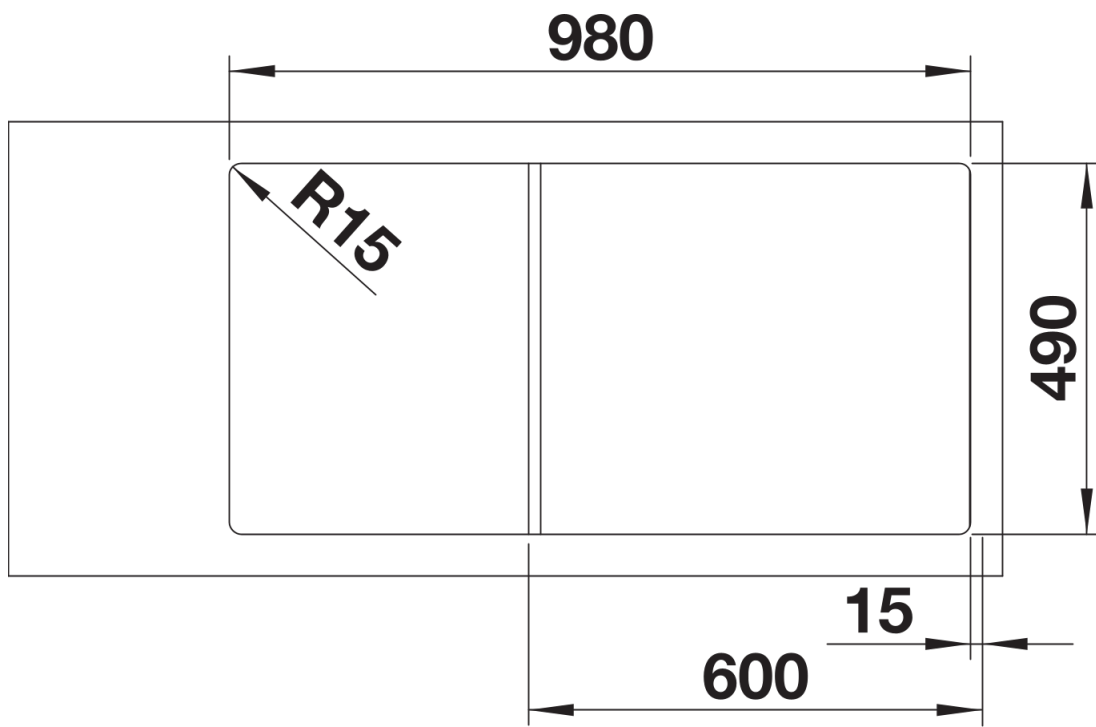

Colours

SILGRANIT anthracite

Available colours:

- black
- anthracite
- rock grey
- volcano grey
- white
- soft white
- tartufo
- coffee

Planning information

- Cut out: 980 x 490 x R15
- Bowl depth: 190mm
- Universal handing
- German warehouse stock, please allow 10 working days

Scope of supply

- Glass cutting board
- waste kit with space-saving pipe
- 3 ½" InFino basket strainer with remote control

234045 - Chopping board

Details

Top view

Cut-out

Front view

Side view