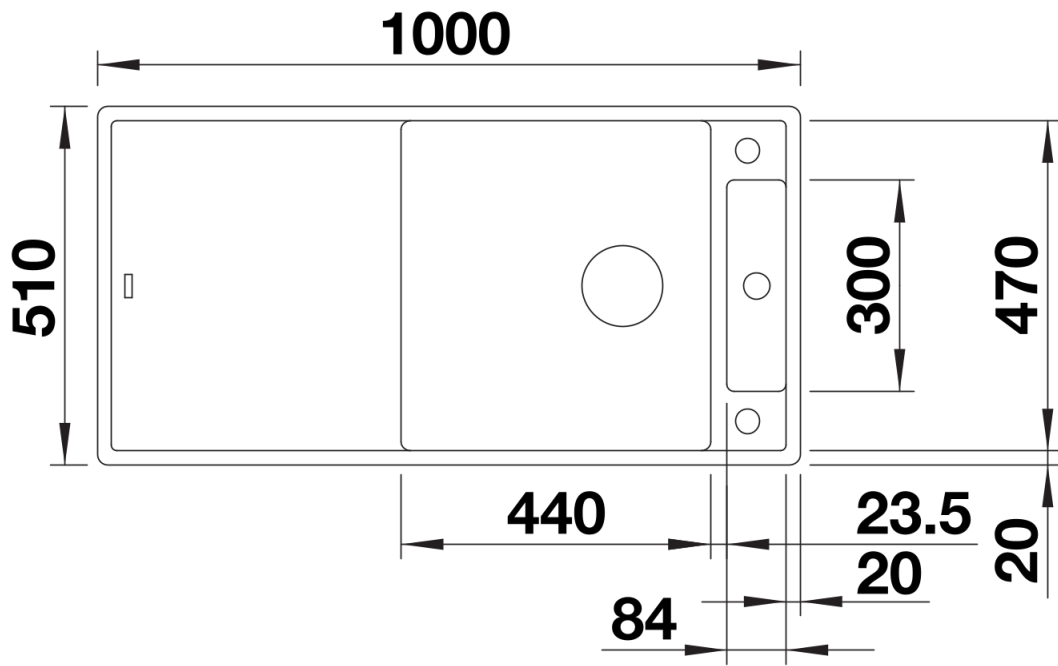

Product information sheet AXIA III XL 6 S

Item no. 523510

Benefits

- Smooth, ergonomic work flow along two axis
- Design that is notable for clear lines and the ultra-narrow, low-profile rim
- Tight radii for maximum utilisation of the surface and volume
- Movable glass cutting board
- Spacious bowl size and beautifully integrated, practical drainer groove
- High-quality features with drain remote control, covered C-overflow and InFino drain system – elegantly integrated and easy-care
- Can be installed reversibly

Colours

SILGRANIT anthracite

Available colours:

- black
- anthracite
- rock grey
- volcano grey
- white
- soft white
- tartufo
- coffee

Planning information

- Cut out: 980 x 490 x R15
- Bowl depth: 190mm
- Universal handing

Scope of supply

- Glass cutting board
- waste kit with space-saving pipe
- 3 ½" InFino basket strainer with remote control

234045 - Chopping board

Details

Top view

Cut-out

Front view

Side view