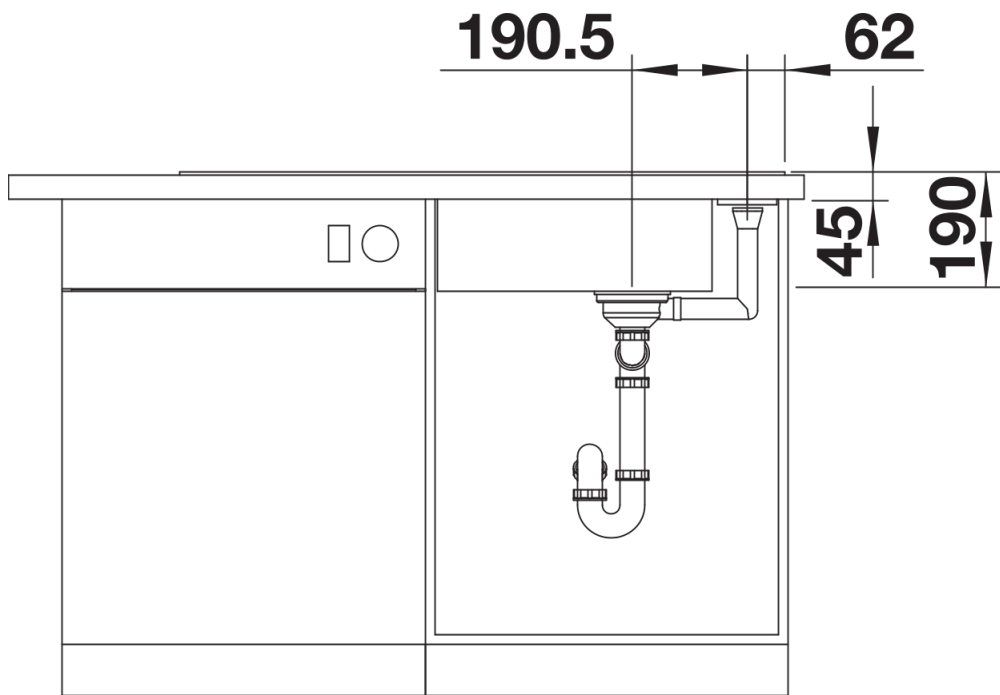

Colours

SILGRANIT anthracite

Available colours:

- black
- anthracite
- rock grey
- volcano grey
- white
- soft white
- tartufo
- coffee

Planning information

- Cut out: 980 x 490 x R15
- Bowl depth: 190mm
- Universal handing

Scope of supply

- Glass cutting board
- waste kit with space-saving pipe
- 3 ½" InFino basket strainer with remote control

234045 - Chopping board

Details

Top view

Cut-out

Front view

Side view