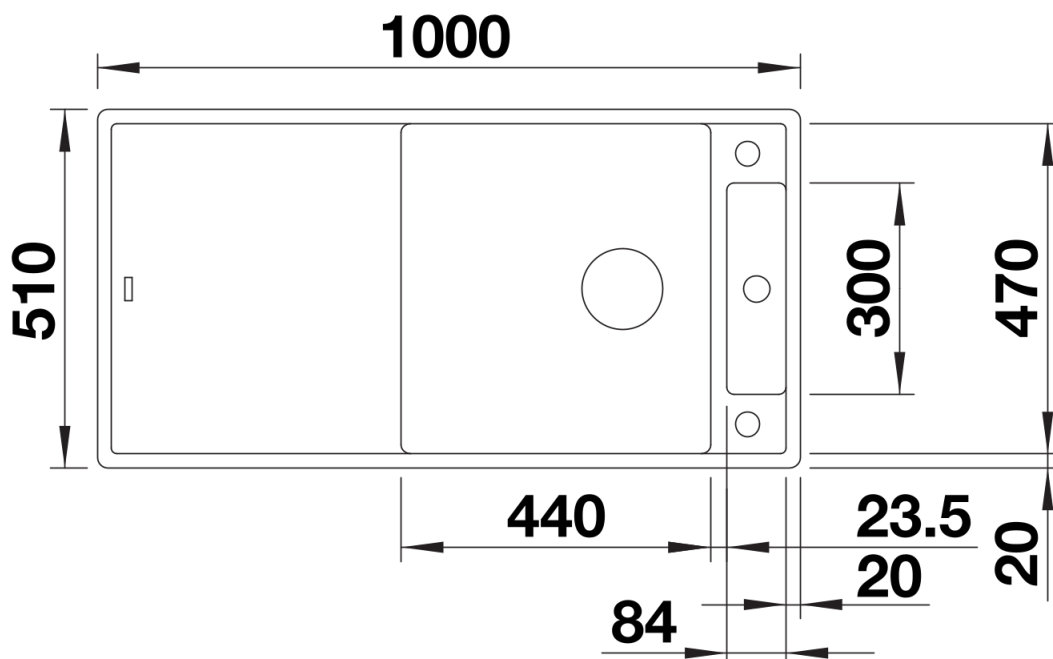

## Planning information

---

- Cut out: 980 x 490 x R15<br>Bowl depth: 190mm<br>Universal handing<br>

## Details

---

Top view

Cut-out

Front view

Side view