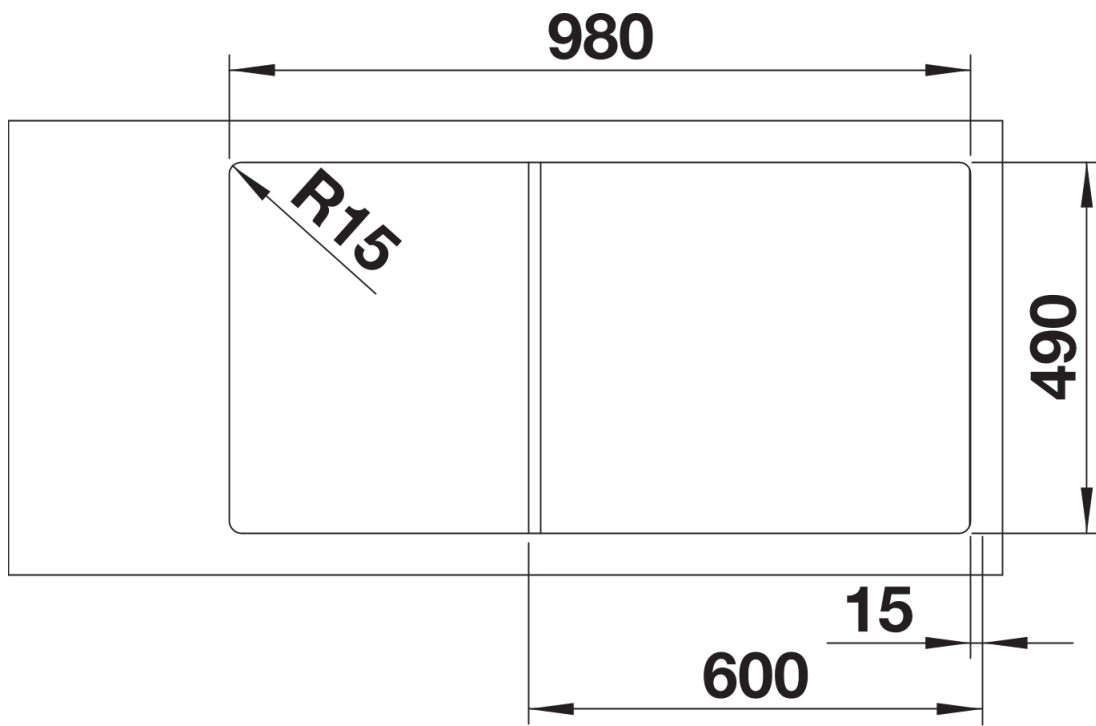

## Planning information

---

- Cut out: 980 x 490 x R15<br>Bowl depth: 190mm<br>Universal handing<br>

## Scope of supply

---

- Glass cutting board
- waste kit with space-saving pipe
- 3 ½" InFino basket strainer with drain remote control

## Details

---

Top view

Cut-out

Front view

Side view