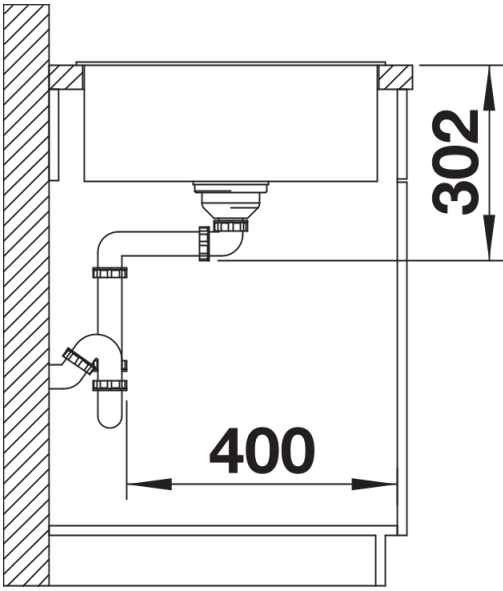

## Planning information

---

- Cut out: 980 x 490 x R15<br>Bowl depth: 190mm<br>Universal handing<br>

## Scope of supply

---

- Glass cutting board
- waste kit with space-saving pipe
- 3 ½" InFino basket strainer with drain remote control

## Details

---

Top view

Cut-out

Front view

Side view