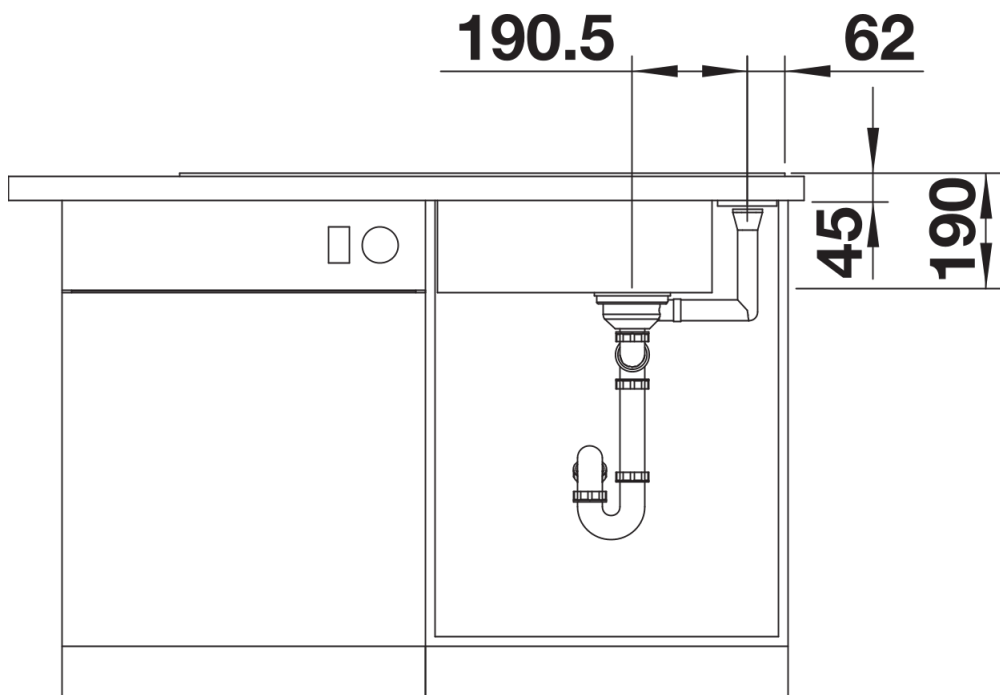

## Planning information

---

- Cut out: 980 x 490 x R15<br>Bowl depth: 190mm<br>Universal handing<br>

## Scope of supply

---

- Glass cutting board
- waste kit with space-saving pipe
- 3 ½" InFino basket strainer with drain remote control

## Details

---

Top view

Cut-out

Front view

Side view