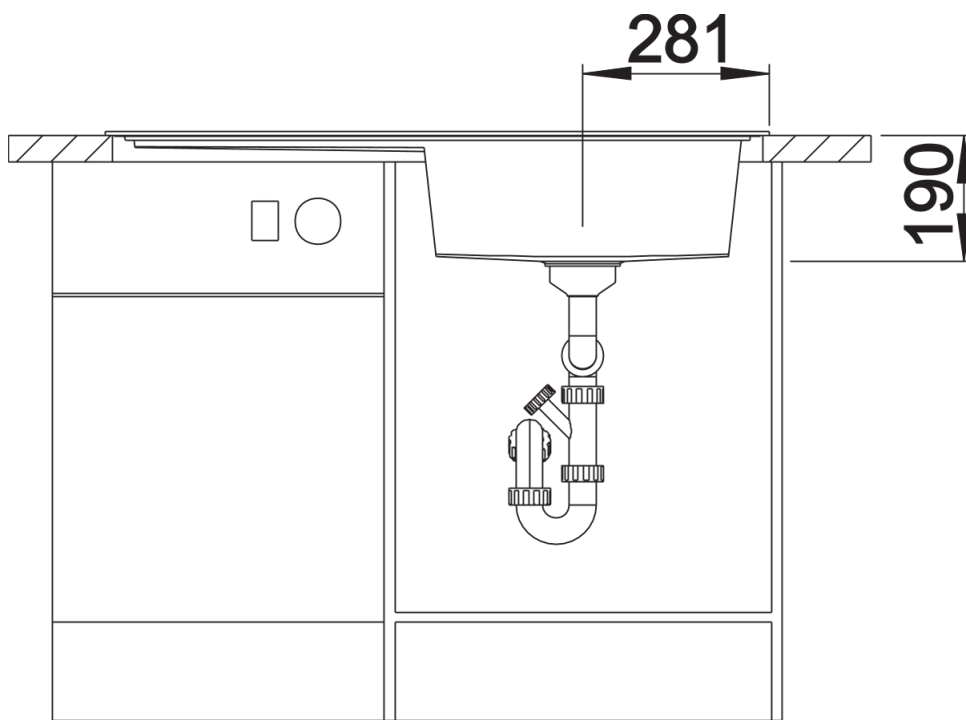

Colours

SILGRANIT anthracite

Available colours:

anthracite
rock grey
alu metallic
pearl grey
white
jasmine
tartufo
coffee
black

Planning information

- Cut out size: 980 x 490 x R15
- Please state hand of bowl

Scope of supply

- Waste fitting with space-saving pipe, 3 1/2" pop-up waste

Details

Top view

Cut-out

Front view

Side view