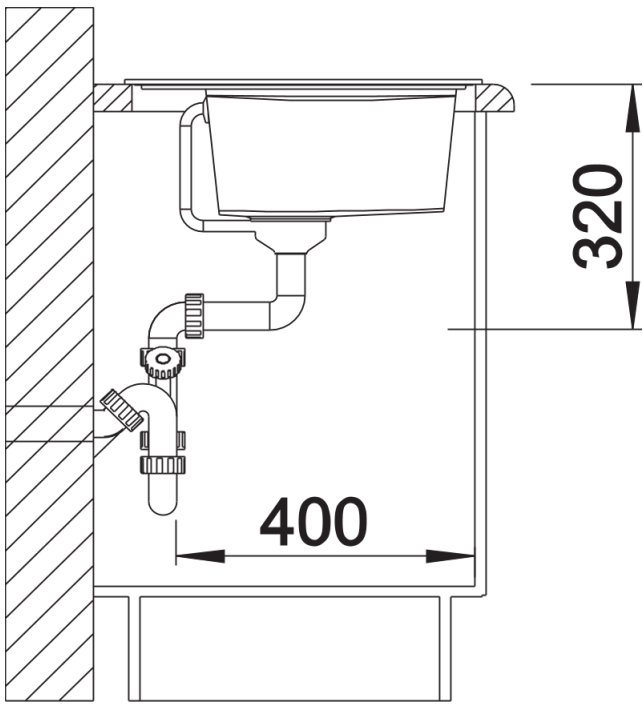

Colours

SILGRANIT anthracite

Available colours:

anthracite
rock grey
alu metallic
pearl grey
white
jasmine
tartufo
coffee
black

Planning information

- Cut out size: 980 x 490 x R15
- Please state hand of bowl

Scope of supply

- Waste fitting with space-saving pipe, 3 1/2" pop-up waste

Details

Top view

Cut-out

Front view

Side view