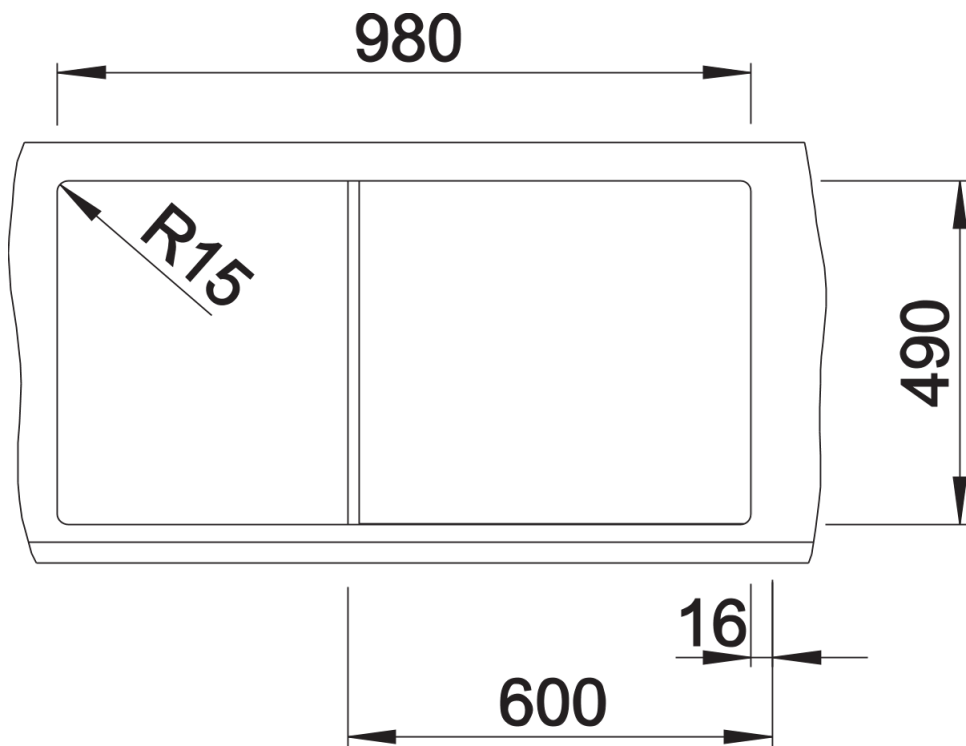

Product information sheet ZENAR XL 6 S

Item no. 523964

Benefits

- Particularly large bowl with spacious draining board
- Tap ledge across the entire width offers plenty of space
- Functional area with flowing transition to draining board
- Optional accessories: food board for sliding across the length of the sink, functional colander for positioning anywhere in the bowl
- Elegant and hygienic: the covered C-overflow
- Flat, circular rim

Colours

SILGRANIT anthracite

Available colours:

anthracite
rock grey
alu metallic
pearl grey
white
jasmine
tartufo
coffee
black

Planning information

- Cut out size: 980 x 490 x R15
- Please state hand of bowl

Scope of supply

- Waste fitting with space-saving pipe, 3 1/2" pop-up waste

Details

Top view

Cut-out

Front view

Side view