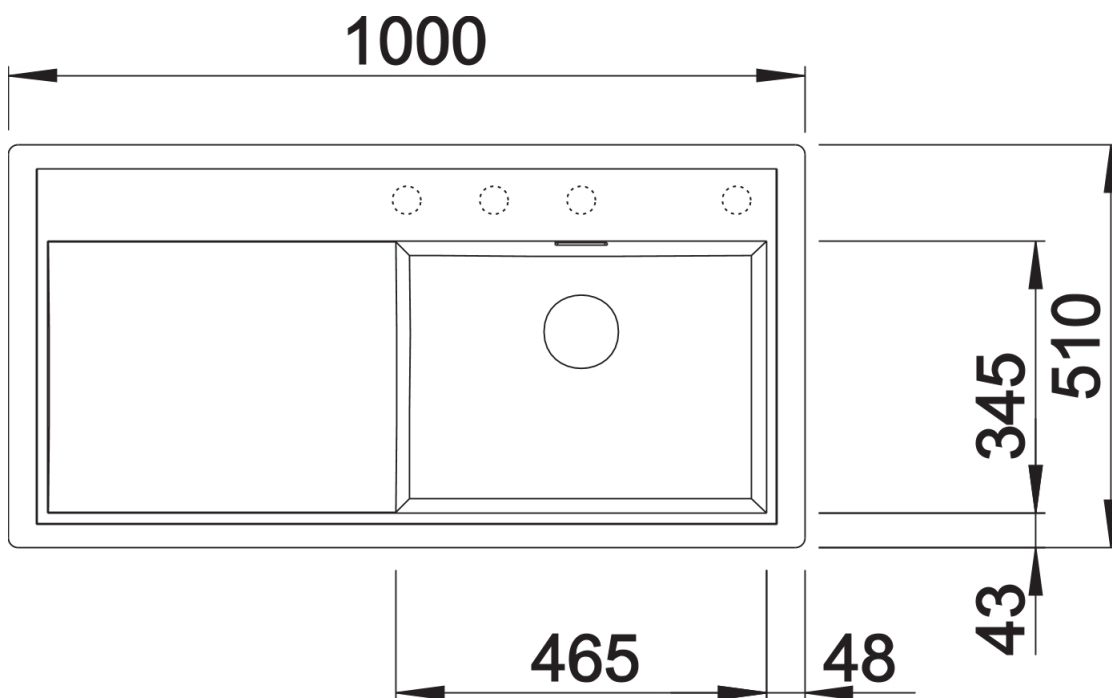

Product information sheet ZENAR XL 6 S

Item no. 523964

Benefits

- Particularly large bowl with spacious draining board
- Tap ledge across the entire width offers plenty of space
- Functional area with flowing transition to draining board
- Optional accessories: food board for sliding across the length of the sink, functional colander for positioning anywhere in the bowl
- Elegant and hygienic: the covered C-overflow
- Flat, circular rim

Colours

SILGRANIT anthracite

Available colours:

anthracite
rock grey
alu metallic
pearl grey
white
jasmine
tartufo
coffee
black

Planning information

- Cut out size: 980 x 490 x R15
- Please state hand of bowl

Scope of supply

- Waste fitting with space-saving pipe, 3 1/2" pop-up waste

Details

Top view

Cut-out

Front view

Side view