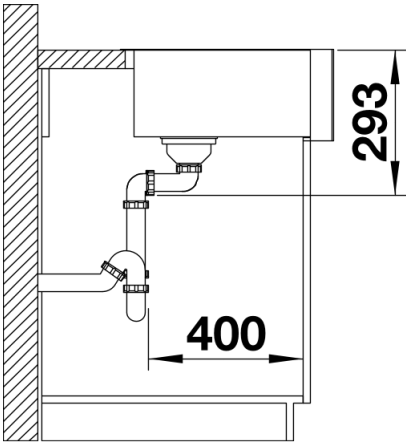

Planning information

- Height of standard apron front: 200 mm*
- *The height of the apron front can be adjusted by request at point of production: minimum 201 mm, maximum 291 mm.
- Please state "with special apron front:" and the desired height of the apron front in your order.
- **Please note the installation details in our cut-out data. The CRONOS farmhouse-style sink only has an apron front (51 mm deep) and is not closed at the sides and the back.**
- The CRONOS planning video shows you the different installation options: www.blanco-steelart.com/cronos

Scope of supply

- Manual waste kit with space-saving pipe, 3 ½" InFino basket strainer, fixing kit

Details

Top view

Cut-out

Front view

Side view