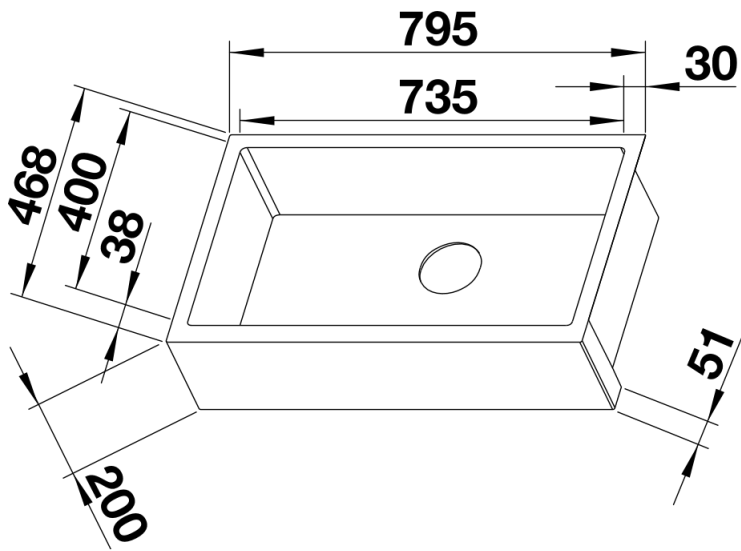

Product information sheet CRONOS XL 8-IF

Item no. 523381

Benefits

- Exclusive stainless steel farmhouse sink in a minimalist design
- Eye-catching styling with the characteristic apron front in stainless steel with a brushed finish
- Height of apron front can be tailored to suit on request
- Large integrated BLANCO CLARON XL single bowl
- InFino drain system – gracefully integrated and easy-care
- For under mount installation, installation from above or flush mount installation

Planning information

- Height of standard apron front: 200 mm*
- *The height of the apron front can be adjusted by request at point of production: minimum 201 mm, maximum 291 mm.
- Please state "with special apron front:" and the desired height of the apron front in your order.
- **Please note the installation details in our cut-out data. The CRONOS farmhouse-style sink only has an apron front (51 mm deep) and is not closed at the sides and the back.**
- The CRONOS planning video shows you the different installation options: www.blanco-steelart.com/cronos

Scope of supply

- Manual waste kit with space-saving pipe, 3 ½" InFino basket strainer, fixing kit

Details

Top view

Cut-out

Front view

Side view