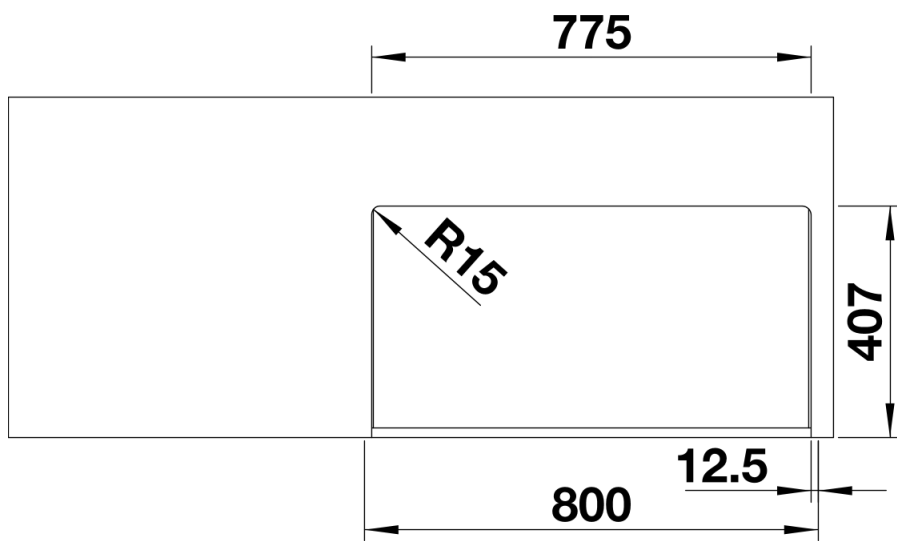

Planning information

- Height of standard apron front: 200 mm*
- *The height of the apron front can be adjusted by request at point of production: minimum 201 mm, maximum 291 mm.
- Please state "with special apron front:" and the desired height of the apron front in your order.
- **Please note the installation details in our cut-out data. The CRONOS farmhouse-style sink only has an apron front (51 mm deep) and is not closed at the sides and the back.**
- The CRONOS planning video shows you the different installation options: www.blanco-steelart.com/cronos

Scope of supply

- Manual waste kit with space-saving pipe, 3 ½" InFino basket strainer, fixing kit

Details

Top view

Cut-out

Front view

Side view