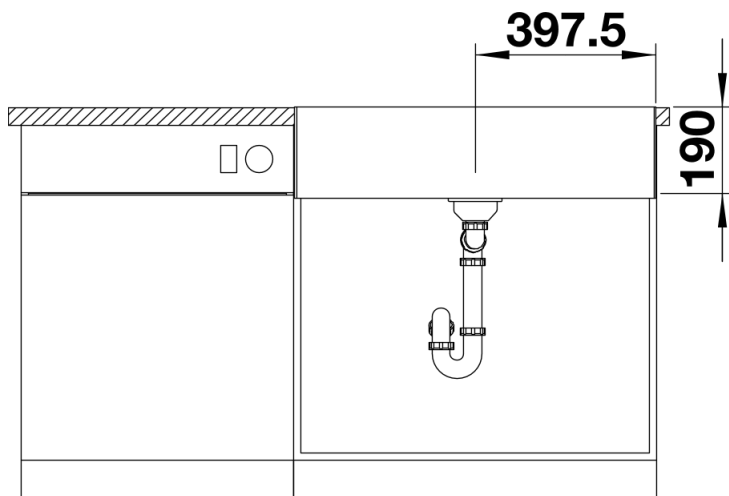

Planning information

- Height of standard apron front: 200 mm*
- *The height of the apron front can be adjusted by request at point of production: minimum 201 mm, maximum 291 mm.
- Please state "with special apron front:" and the desired height of the apron front in your order.
- **Please note the installation details in our cut-out data. The CRONOS farmhouse-style sink only has an apron front (51 mm deep) and is not closed at the sides and the back.**
- The CRONOS planning video shows you the different installation options: www.blanco-steelart.com/cronos

Scope of supply

- Manual waste kit with space-saving pipe, 3 ½" InFino basket strainer, fixing kit

Details

Top view

Cut-out

Front view

Side view