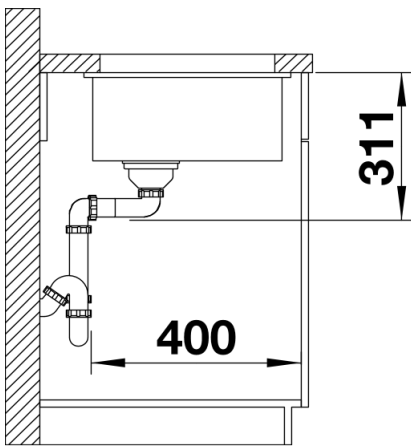

Colours

Available colours:
crystal white glossy
magnolia glossy
basalt
black

Ceramic PuraPlus crystal white glossy

Planning information

- Cut out size: 364 x 386 x R15
- Please note:
- Minimum depth of worktop 25 mm
- *Cut out cabinet wall, if required.

Scope of supply

- 3 1/2" basket strainer, pop-up waste for the main bowl

Details

Top view

Cut-out

Front view

Side view