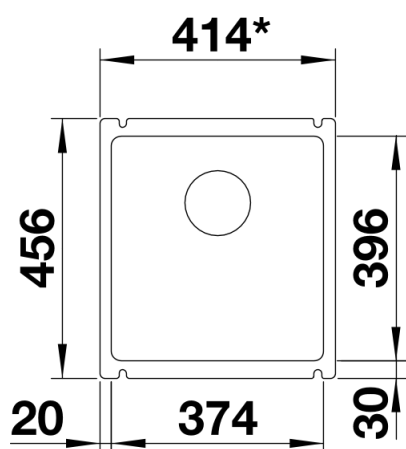

Product information sheet SUBLINE 375-U

Item no. 523726

Benefits

- Maximum bowl size provided by the very best in production and mounting technology
- Mounting involves no additional expense
- Ceramic for easy care
- Timelessly elegant, contoured bowl geometry
- For cabinets from 45 cm

Colours

Available colours:
crystal white glossy
magnolia glossy
basalt
black

Ceramic PuraPlus crystal white glossy

Planning information

- Cut out size: 364 x 386 x R15
- Please note:
- Minimum depth of worktop 25 mm
- *Cut out cabinet wall, if required.

Scope of supply

- 3 1/2" basket strainer, pop-up waste for the main bowl

Details

Top view

Cut-out

Front view

Side view