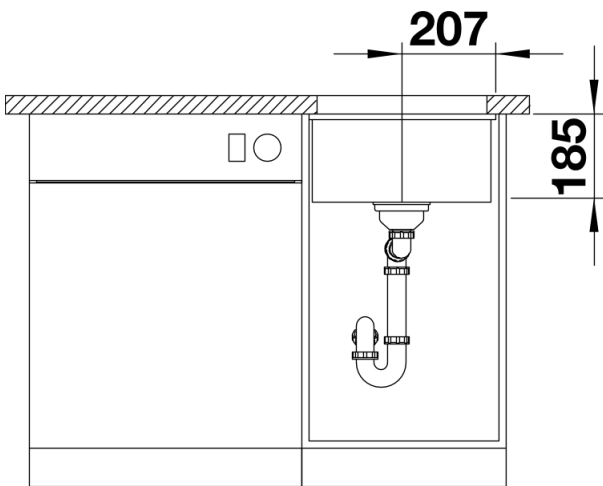

Product information sheet SUBLINE 375-U

Item no. 523726

Benefits

- Maximum bowl size provided by the very best in production and mounting technology
- Mounting involves no additional expense
- Ceramic for easy care
- Timelessly elegant, contoured bowl geometry
- For cabinets from 45 cm

Colours

Available colours:
crystal white glossy
magnolia glossy
basalt
black

Ceramic PuraPlus crystal white glossy

Planning information

- Cut out size: 364 x 386 x R15
- Please note:
- Minimum depth of worktop 25 mm
- *Cut out cabinet wall, if required.

Scope of supply

- 3 1/2" basket strainer, pop-up waste for the main bowl

Details

Top view

Cut-out

Front view

Side view