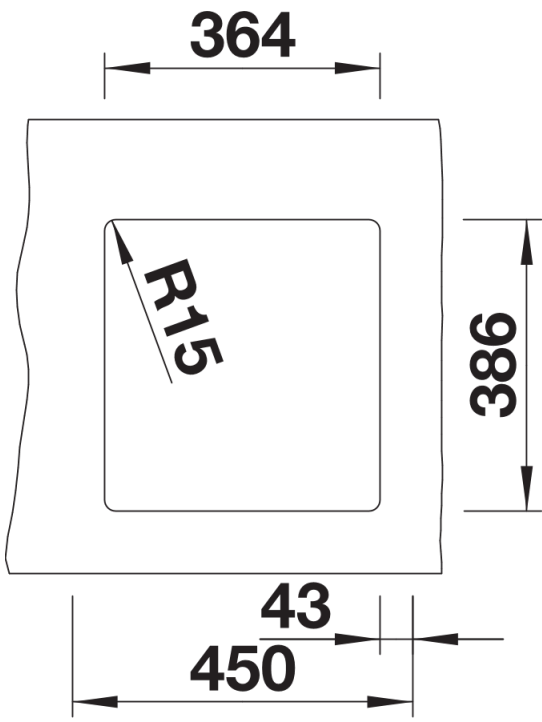

Product information sheet SUBLINE 375-U

Item no. 523726

Benefits

- Maximum bowl size provided by the very best in production and mounting technology
- Mounting involves no additional expense
- Ceramic for easy care
- Timelessly elegant, contoured bowl geometry
- For cabinets from 45 cm

Colours

Available colours:
crystal white glossy
magnolia glossy
basalt
black

Ceramic PuraPlus crystal white glossy

Planning information

- Cut out size: 364 x 386 x R15
- Please note:
- Minimum depth of worktop 25 mm
- *Cut out cabinet wall, if required.

Scope of supply

- 3 1/2" basket strainer, pop-up waste for the main bowl

Details

Top view

Cut-out

Front view

Side view