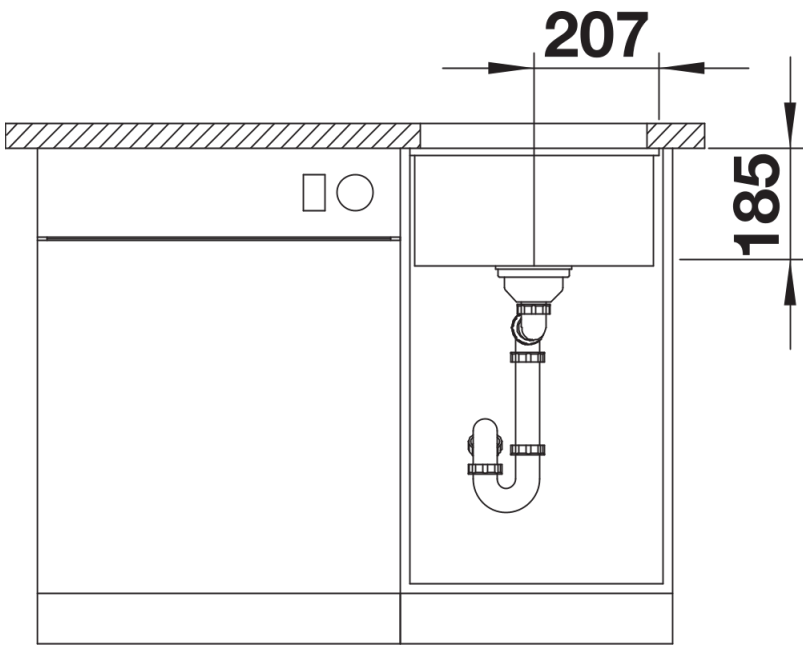

## Planning information

---

- Cut out size: 364 x 386 x R15  
Please note: Minimum depth of worktop 25 mm

## Scope of supply

---

- Waste fitting with space-saving pipe
- 3 ½" InFino basket strainer

## Details

---

Top view

Cut-out

Front view

Side view