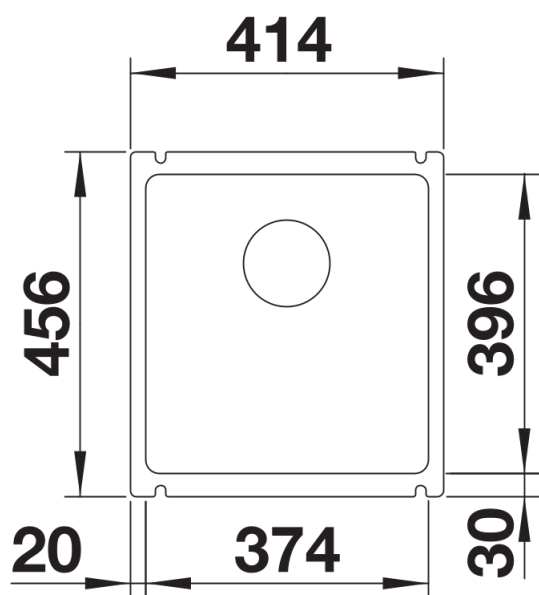

## Planning information

---

- Cut out size: 364 x 386 x R15  
Please note: Minimum depth of worktop 25 mm

## Scope of supply

---

- Waste fitting with space-saving pipe
- 3 ½" InFino basket strainer

## Details

---

Top view

Cut-out

Front view

Side view