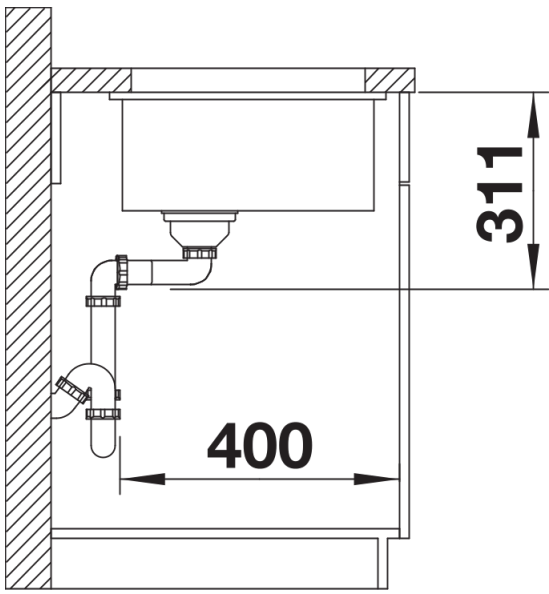

## Planning information

---

- Cut out size: 364 x 386 x R15  
Please note: Minimum depth of worktop 25 mm

## Scope of supply

---

- Waste fitting with space-saving pipe
- 3 ½" InFino basket strainer

## Details

---

Top view

Cut-out

Front view

Side view