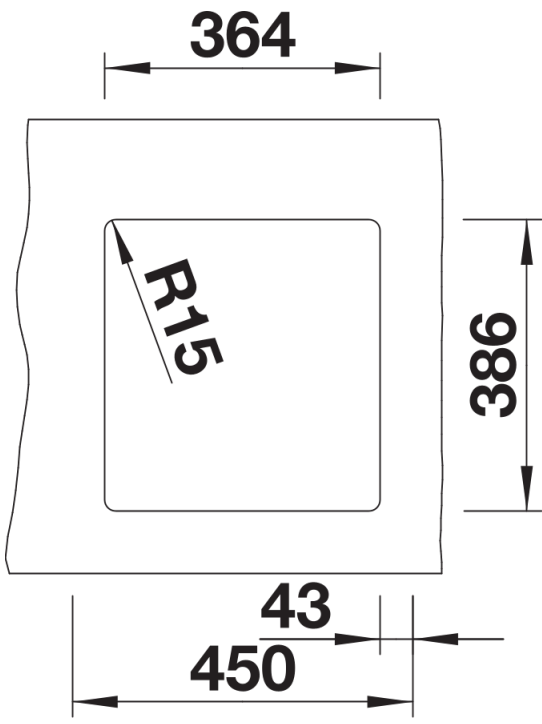

## Planning information

---

- Cut out size: 364 x 386 x R15  
Please note: Minimum depth of worktop 25 mm

## Scope of supply

---

- Waste fitting with space-saving pipe
- 3 ½" InFino basket strainer

## Details

---

Top view

Cut-out

Front view

Side view