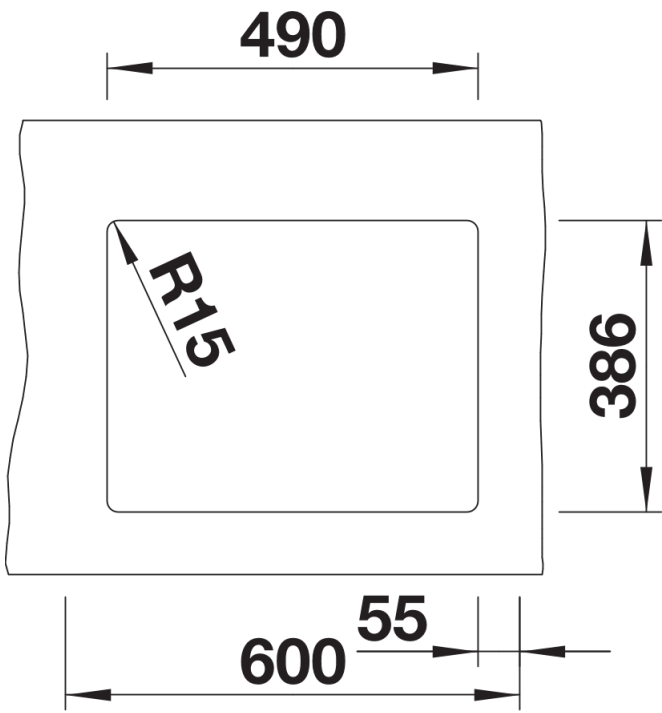

## Planning information

---

- Corner radius: 15mm
- Cut out size: 490 x 386 x R15
- Please note:
- Minimum depth of worktop 25 mm

## Scope of supply

---

- 3 1/2" basket strainer, pop-up waste for the main bowl

## Details

---

Top view

Cut-out

Front view

Side view