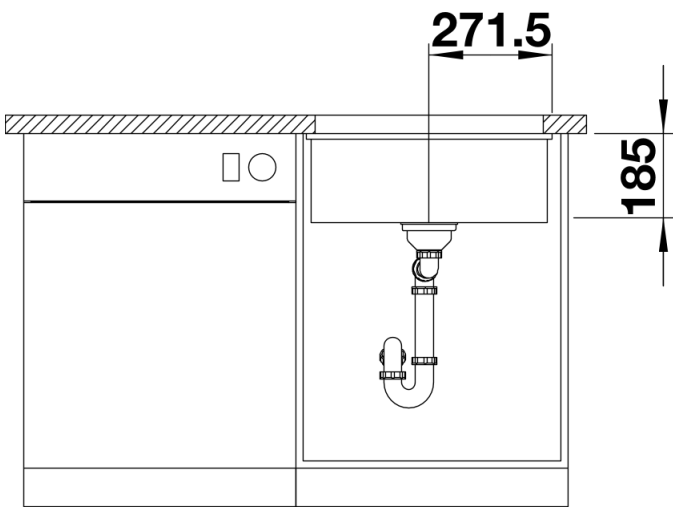

## Planning information

---

- Corner radius: 15mm
- Cut out size: 490 x 386 x R15
- Please note:
- Minimum depth of worktop 25 mm

## Scope of supply

---

- 3 1/2" basket strainer, pop-up waste for the main bowl

## Details

---

Top view

Cut-out

Front view

Side view