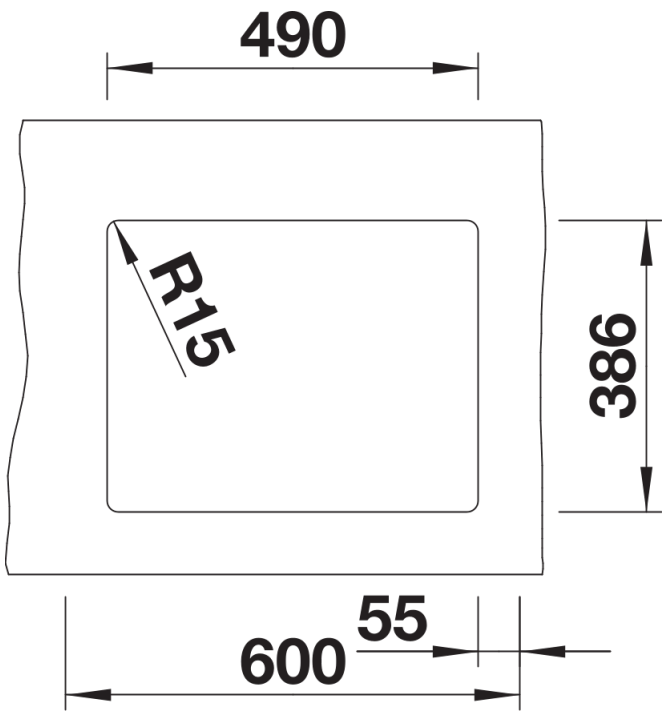

## Planning information

---

- Cut out: 490 x 386 x R15  
Minimum worktop depth 25mm

## Scope of supply

---

- Waste fitting with space-saving pipe  
- 3 ½" InFino basket strainer

## Details

---

Top view

Cut-out

Front view

Side view