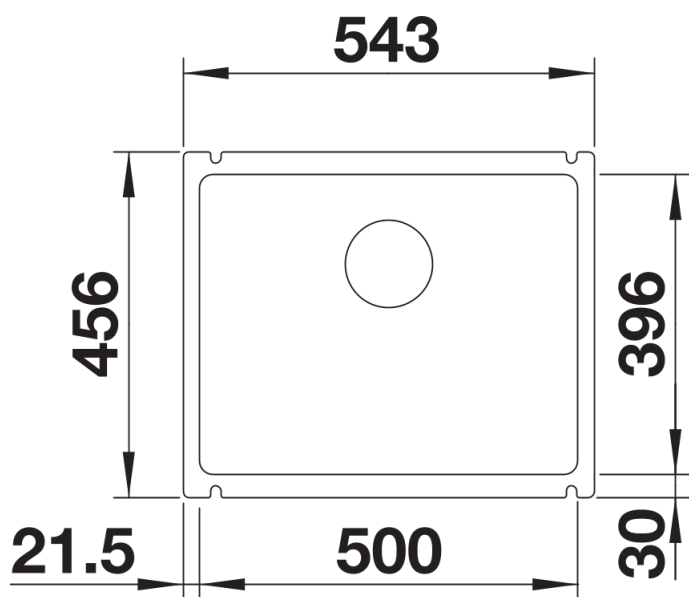

## Planning information

---

- Cut out: 490 x 386 x R15  
Minimum worktop depth 25mm

## Scope of supply

---

- Waste fitting with space-saving pipe  
- 3 ½" InFino basket strainer

## Details

---

Top view

Cut-out

Front view

Side view