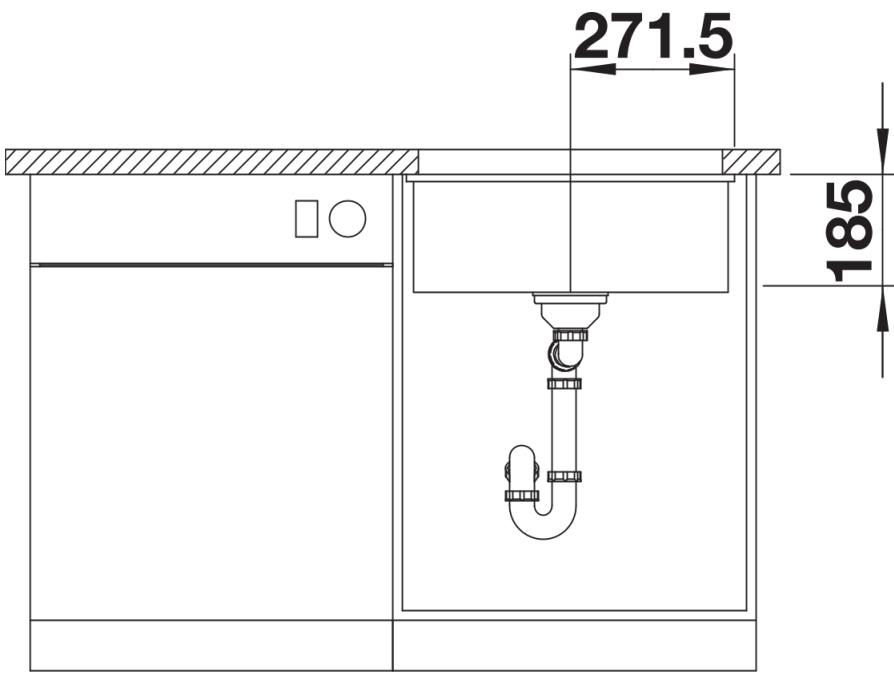

## Planning information

---

- Cut out: 490 x 386 x R15  
Minimum worktop depth 25mm

## Scope of supply

---

- Waste fitting with space-saving pipe  
- 3 ½" InFino basket strainer

## Details

---

Top view

Cut-out

Front view

Side view