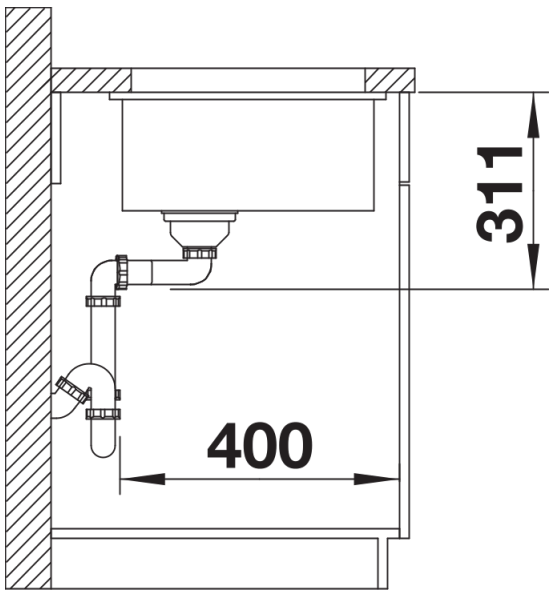

## Planning information

---

- Cut out: 490 x 386 x R15  
Minimum worktop depth 25mm

## Scope of supply

---

- Waste fitting with space-saving pipe  
- 3 ½" InFino basket strainer

## Details

---

Top view

Cut-out

Front view

Side view