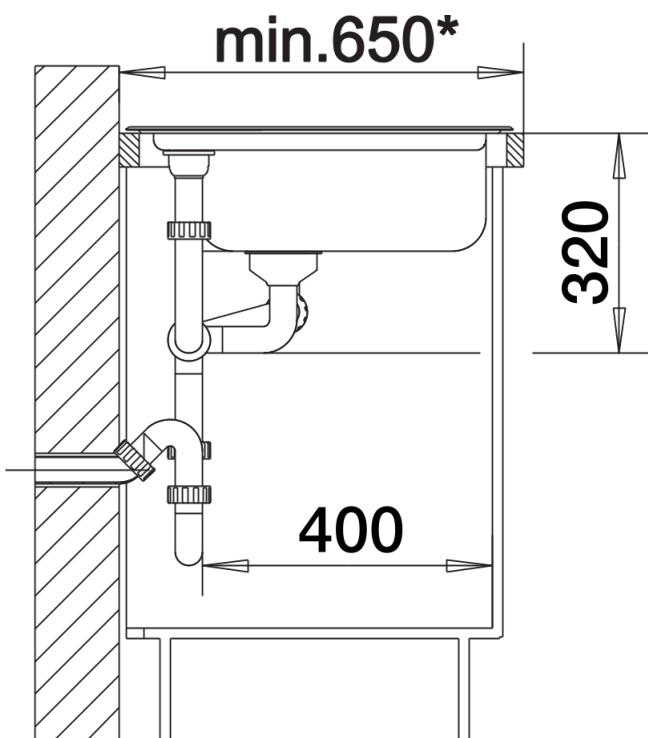

Planning information

- Cut out: provided, right hand bowl only
- Minimum suggested tap spout length 225mm

Scope of supply

- Stainless steel colander for additional bowl
- waste fitting with space-saving pipe
- 3 ½" pop-up waste for the main bowl
- 3 ½" and 1 ½" basket strainer

207360 - Colander Stainless Steel

Details

Top view

Cut-out

Front view

Side view