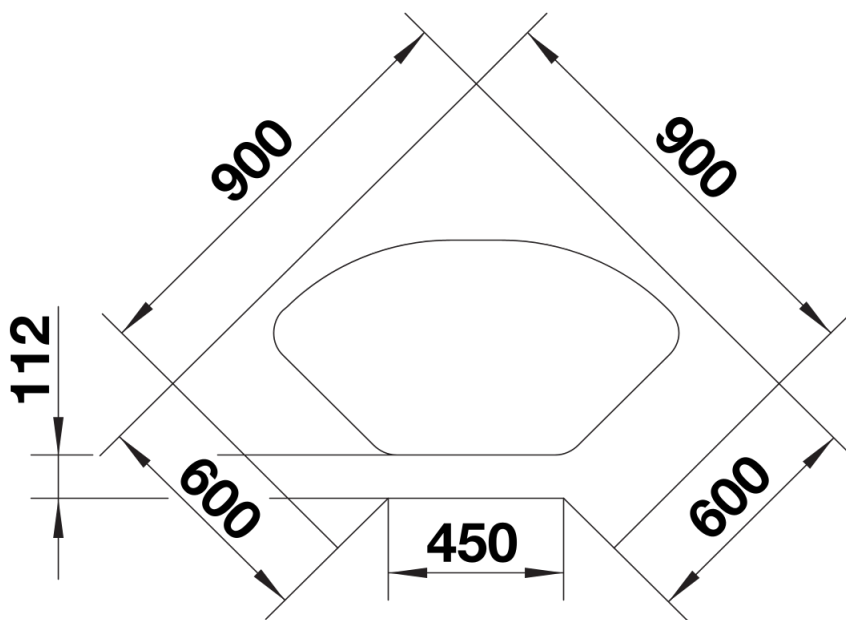

Product information sheet BLANCODELTA-IF

Item no. 523667

Benefits

- Ergonomic trapezoid bowl ideal for corner installation
- Extra large bowl diagonal to accommodate bulky items
- Recessed draining and working area
- Large additional bowl with stainless steel colander
- With attractive IF flat rim
- High-quality features with the covered C-overflow and elegantly integrated InFino strainer

Planning information

- Cut out: provided, right hand bowl only
- Minimum suggested tap spout length 225mm

Scope of supply

- Stainless steel colander for additional bowl
- waste fitting with space-saving pipe
- 3 ½" pop-up waste for the main bowl
- 3 ½" and 1 ½" basket strainer

207360 - Colander Stainless Steel

Details

Top view

Cut-out

Front view

Side view