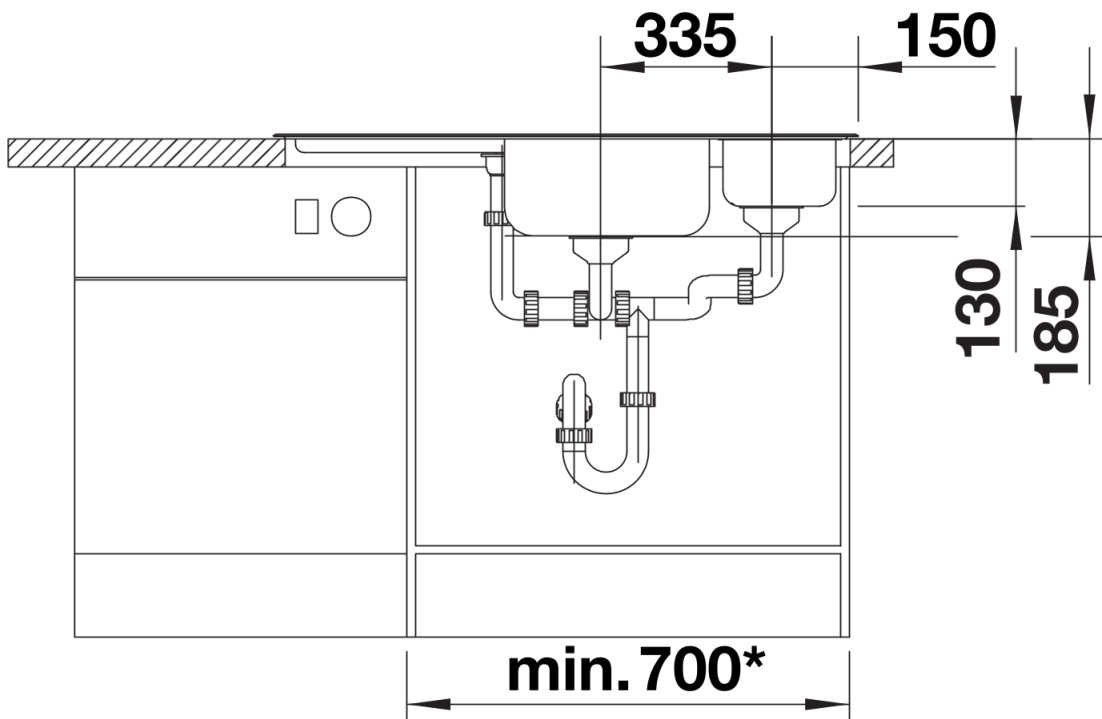

Planning information

- Cut out: provided, right hand bowl only
- Minimum suggested tap spout length 225mm

Scope of supply

- Stainless steel colander for additional bowl
- waste fitting with space-saving pipe
- 3 ½" pop-up waste for the main bowl
- 3 ½" and 1 ½" basket strainer

207360 - Colander Stainless Steel

Details

Top view

Cut-out

Front view

Side view