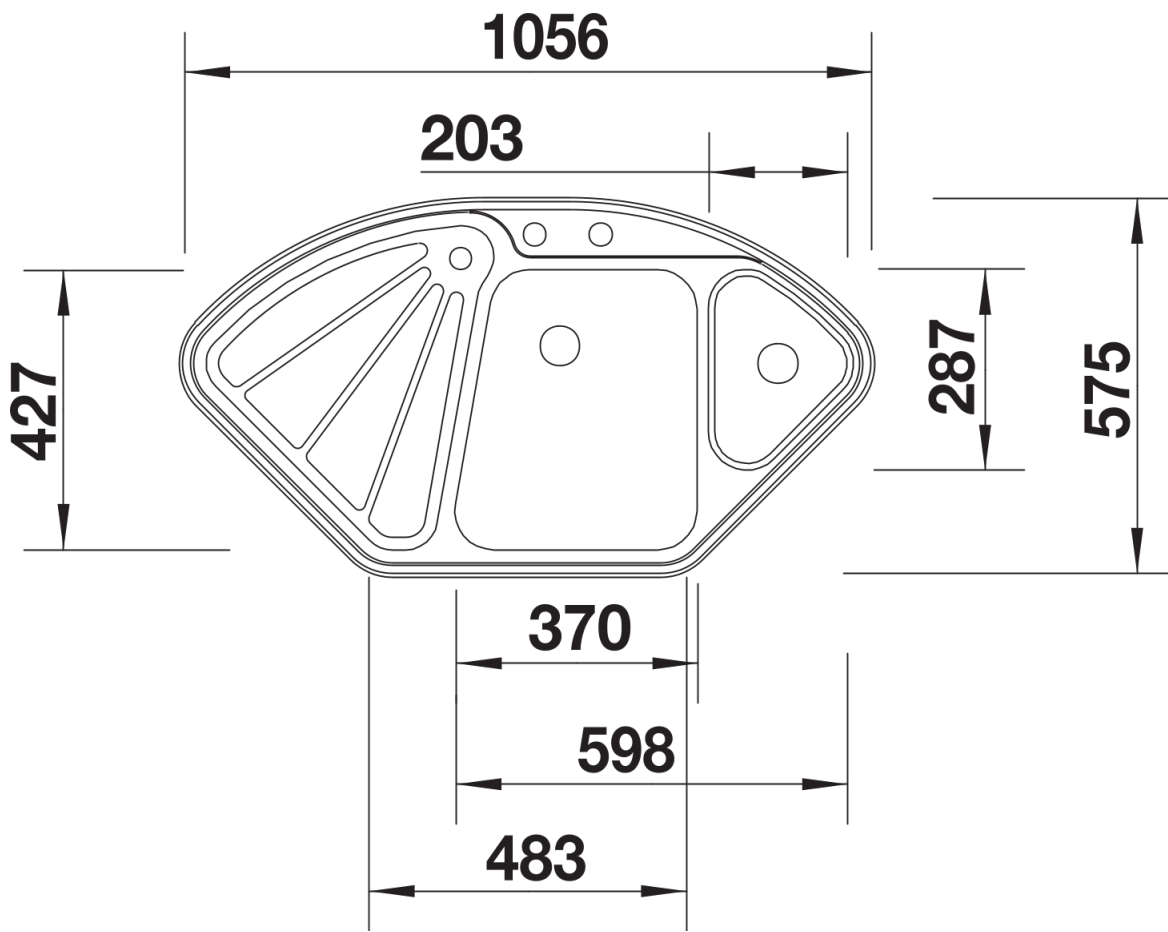

Product information sheet BLANCODELTA-IF

Item no. 523667

Benefits

- Ergonomic trapezoid bowl ideal for corner installation
- Extra large bowl diagonal to accommodate bulky items
- Recessed draining and working area
- Large additional bowl with stainless steel colander
- With attractive IF flat rim
- High-quality features with the covered C-overflow and elegantly integrated InFino strainer

Planning information

- Cut out: provided, right hand bowl only
- Minimum suggested tap spout length 225mm

Scope of supply

- Stainless steel colander for additional bowl
- waste fitting with space-saving pipe
- 3 ½" pop-up waste for the main bowl
- 3 ½" and 1 ½" basket strainer

207360 - Colander Stainless Steel

Details

Top view

Cut-out

Front view

Side view