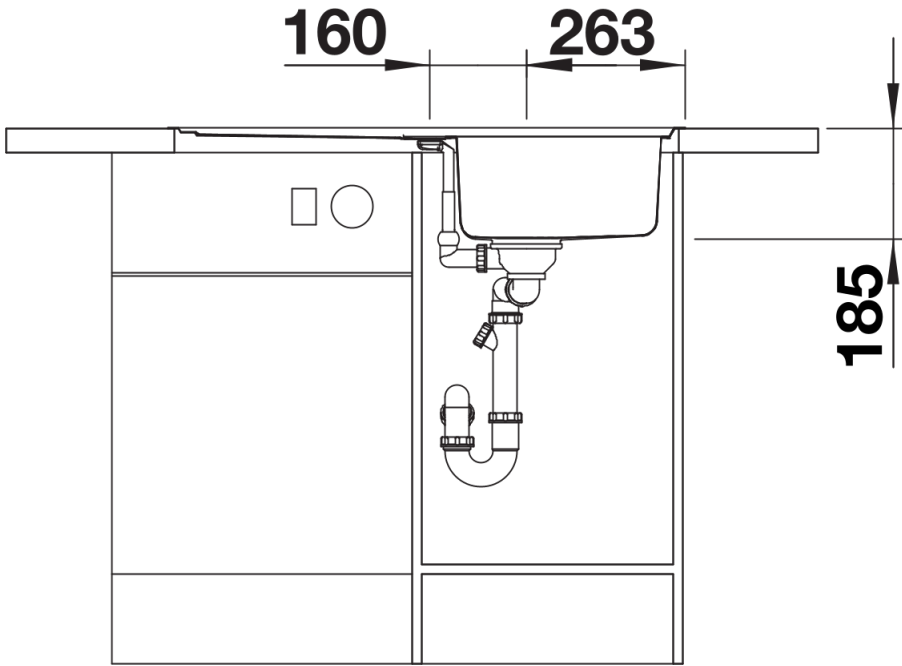

Product information sheet CLASSIC Pro 45 S-IF

Item no. 523661

Benefits

- Balanced, timeless looks: main bowl with clear contour and fashionable basket strainer
- Elegant IF flat-rim for flush mount and for installation from above
- Spacious main bowl, also for functional colander to be hooked in
- Can be installed reversibly
- Practical additional draining bowl
- Extensive optional accessories
- InFino drain system – gracefully integrated and easy-care

Planning information

- Cut out size: Template provided

Scope of supply

- Waste fitting with space-saving pipe
- 3 ½" InFino pop-up waste

Details

Top view

Cut-out

Front view

Side view