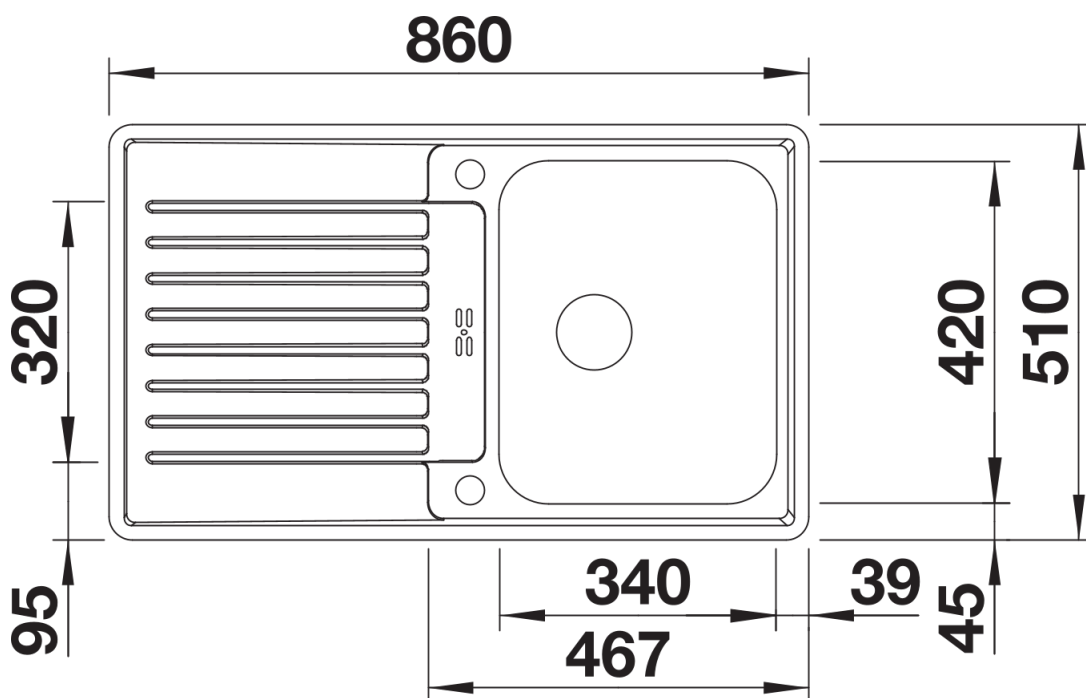

Product information sheet CLASSIC Pro 45 S-IF

Item no. 523661

Benefits

- Balanced, timeless looks: main bowl with clear contour and fashionable basket strainer
- Elegant IF flat-rim for flush mount and for installation from above
- Spacious main bowl, also for functional colander to be hooked in
- Can be installed reversibly
- Practical additional draining bowl
- Extensive optional accessories
- InFino drain system – gracefully integrated and easy-care

Planning information

- Cut out size: Template provided

Scope of supply

- Waste fitting with space-saving pipe
- 3 ½" InFino pop-up waste

Details

Top view

Cut-out

Front view

Side view