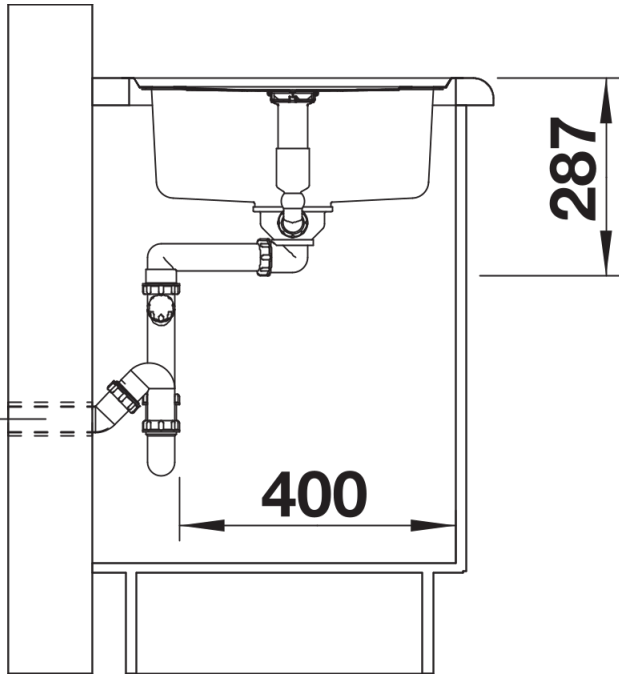

Planning information

- Cut out size: Template provided

Scope of supply

- Waste fitting with space-saving pipe
- 3 ½" InFino pop-up waste

Details

Top view

Cut-out

Front view

Side view