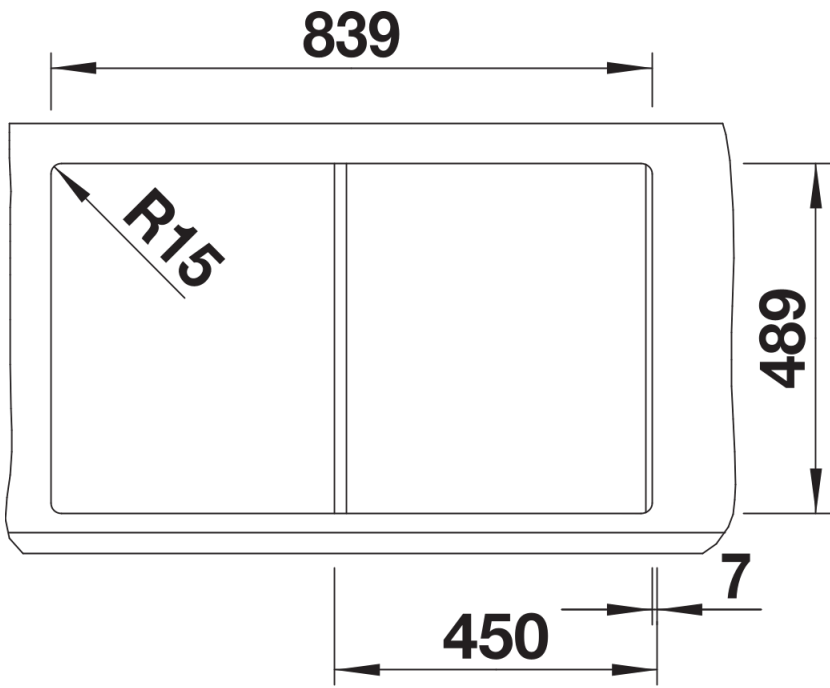

Planning information

- Cut out size: Template provided

Scope of supply

- Waste fitting with space-saving pipe
- 3 ½" InFino pop-up waste

Details

Top view

Cut-out

Front view

Side view