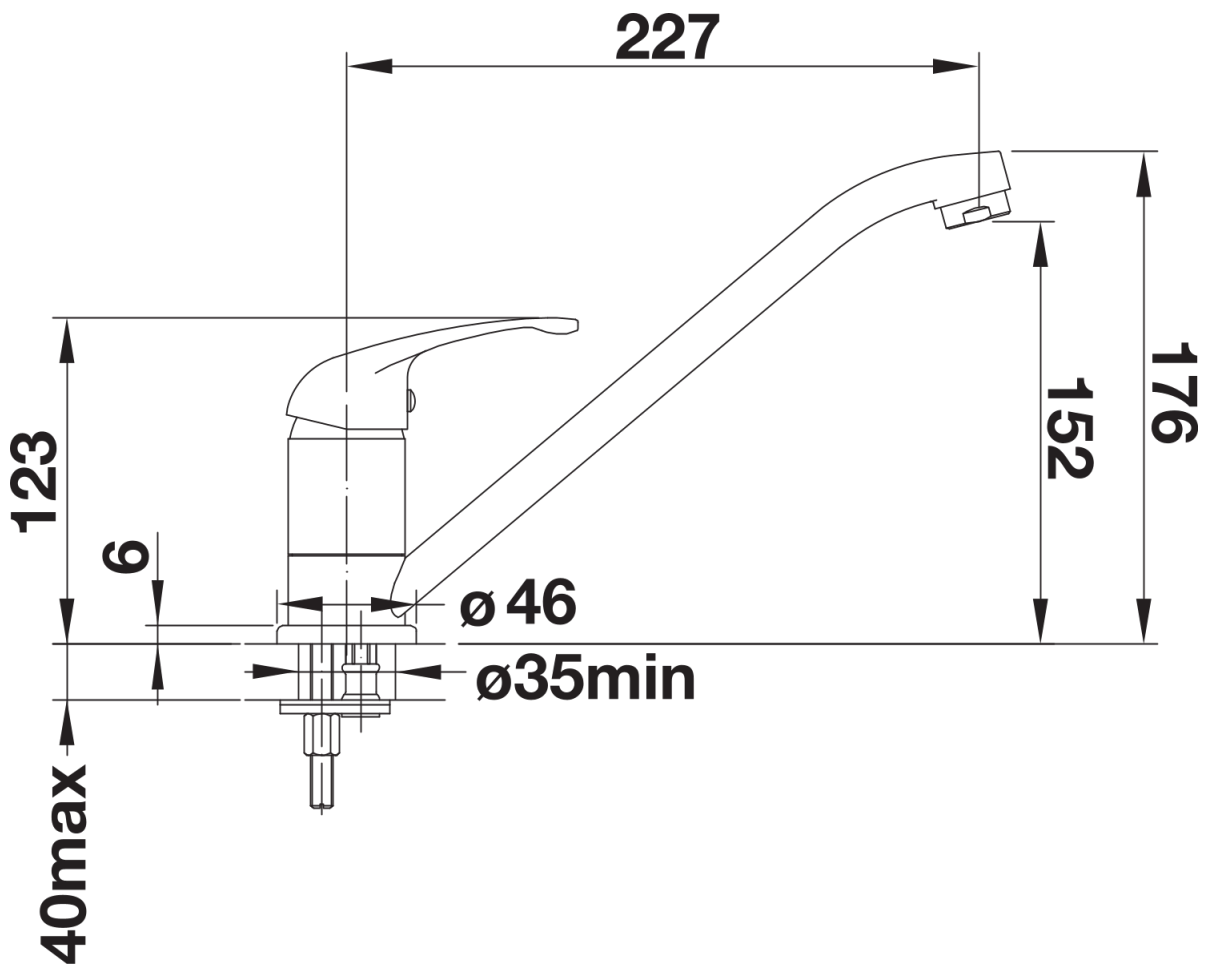

Product information sheet DARAS

Item no. 523286

Benefits

- Timeless classic single lever monobloc mixer tap
- Suitable for low pressure gravity and pressure systems
- Timeless classic mixer tap
- High, long spout
- Suitable for small sinks
- 360° swivel spout for greater reach

Colours

Available colours:
chrome

galvanic chrome

Planning information

- Single lever monobloc mixer tap
- Ø35mm tap hole required
- With ceramic disc cartridge
- Flexible connector pipes, 500mm long
- WRAS approved fitting

Scope of supply

- Ø 35 mm tap hole required
- Flexible connector pipes, 500 mm long and ½" nut
- Suitable for low pressure gravity and pressure systems, minimum 0.3 bar
- Fit metal stabilising bracket if required, item number 513383

Details

Swivel range

Side view