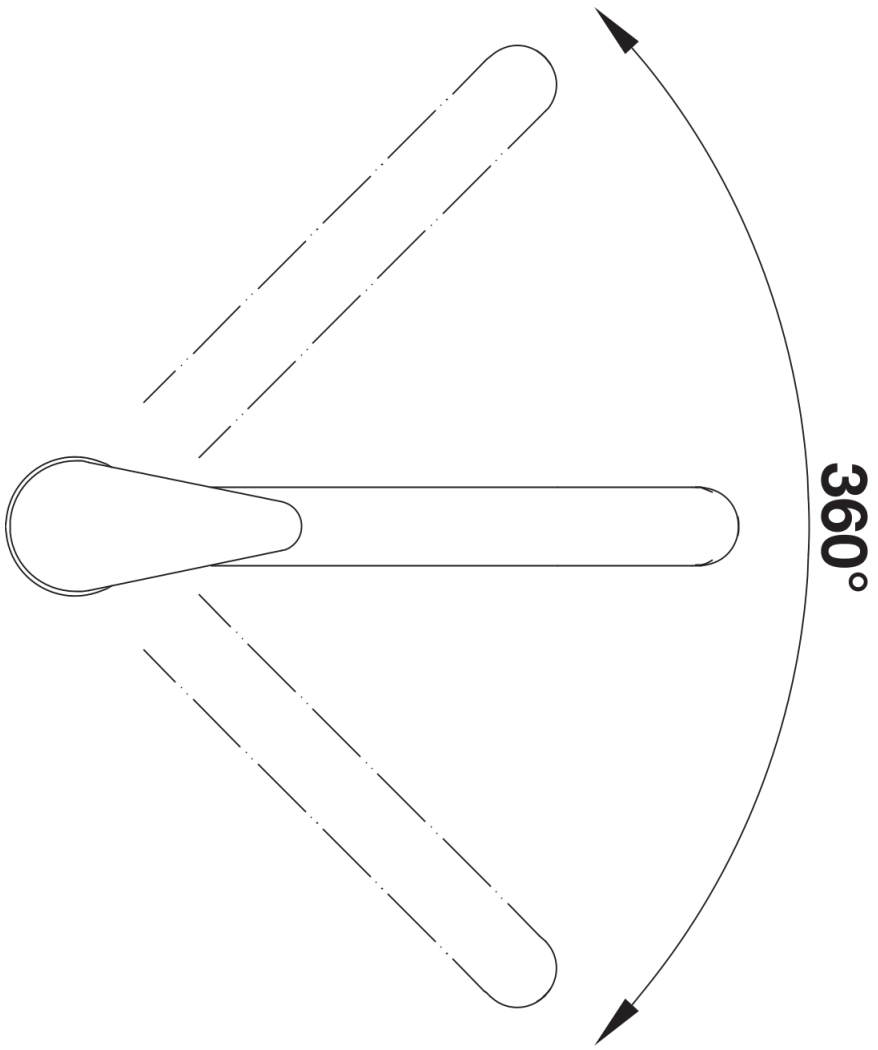

Product information sheet DARAS

Item no. 523286

Benefits

- Timeless classic single lever monobloc mixer tap
- Suitable for low pressure gravity and pressure systems
- Timeless classic mixer tap
- High, long spout
- Suitable for small sinks
- 360° swivel spout for greater reach

Colours

Available colours:
chrome

galvanic chrome

Planning information

- Single lever monobloc mixer tap
- Ø35mm tap hole required
- With ceramic disc cartridge
- Flexible connector pipes, 500mm long
- WRAS approved fitting

Scope of supply

- Ø 35 mm tap hole required
- Flexible connector pipes, 500 mm long and ½" nut
- Suitable for low pressure gravity and pressure systems, minimum 0.3 bar
- Fit metal stabilising bracket if required, item number 513383

Details

Swivel range

Side view