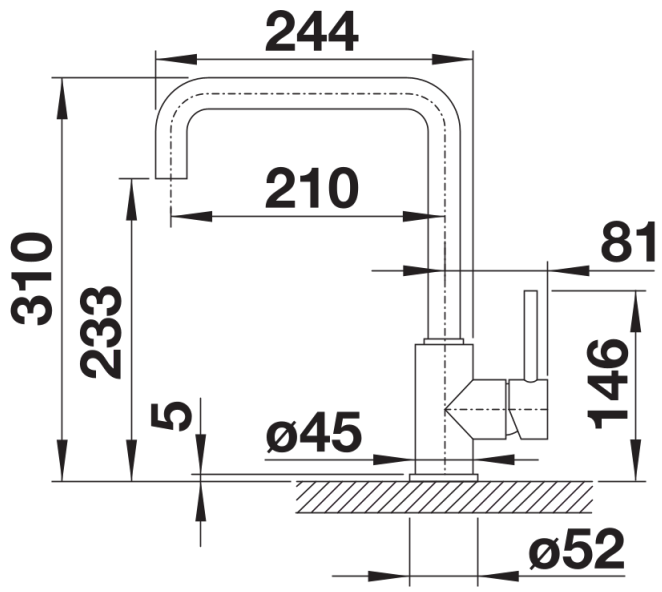

## Scope of supply

---

- Slender body with a J-shaped spout
- WRAS approved fitting
- Eco flow regulated tap
- Requires balanced high pressure supply only, minimum 1.0 bar
- ½" flexible connector pipes
- Fit metal stabilising bracket if required, item No. 513383

## Details

---

Swivel range

Side view