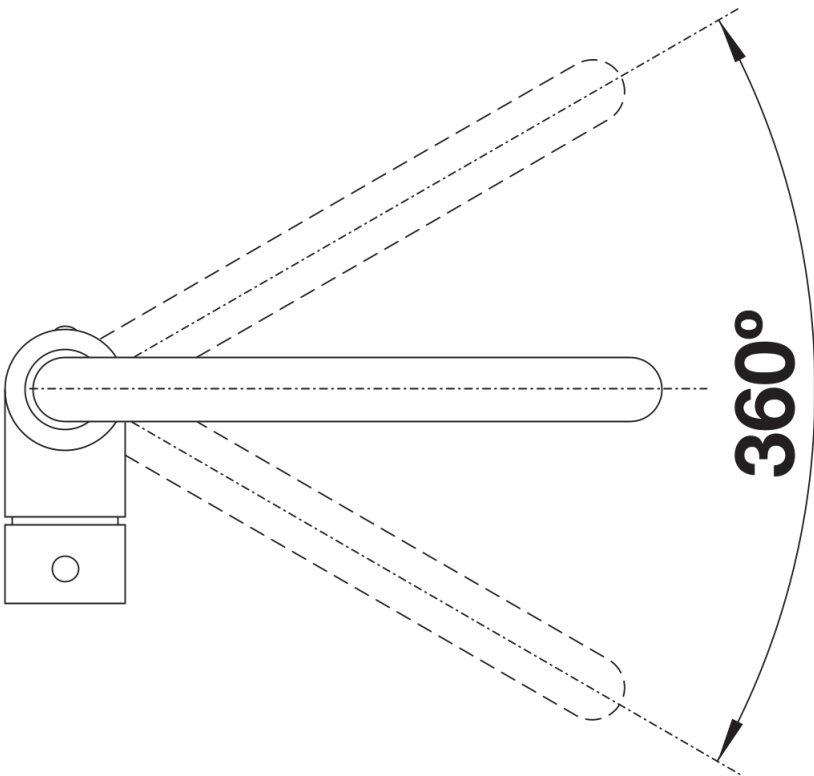

### Benefits

---

- Single lever monobloc mixer tap
- Stylish J-shaped spout
- For the easy filling of tall pots and vases

## Scope of supply

---

- Slender body with a J-shaped spout
- WRAS approved fitting
- Eco flow regulated tap
- Requires balanced high pressure supply only, minimum 1.0 bar
- ½" flexible connector pipes
- Fit metal stabilising bracket if required, item No. 513383

## Details

---

Swivel range

Side view