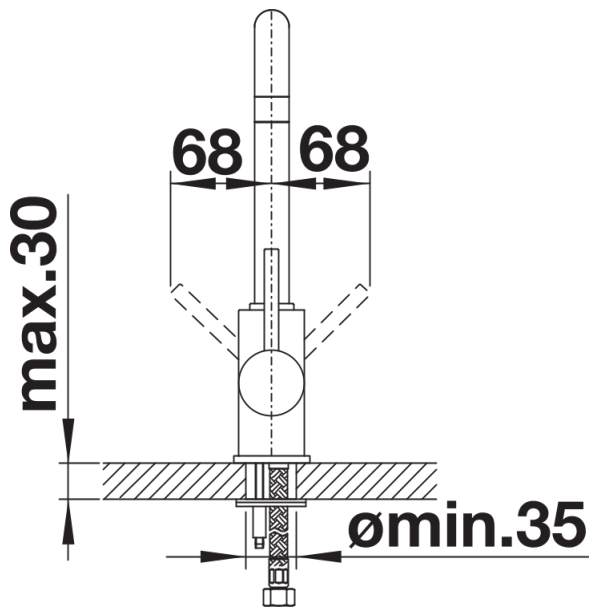

## Scope of supply

---

- Slender body with a J-shaped spout
- WRAS approved fitting
- Eco flow regulated tap
- Requires balanced high pressure supply only, minimum 1.0 bar
- ½" flexible connector pipes
- Fit metal stabilising bracket if required, item No. 513383

## Details

---

Swivel range

Side view