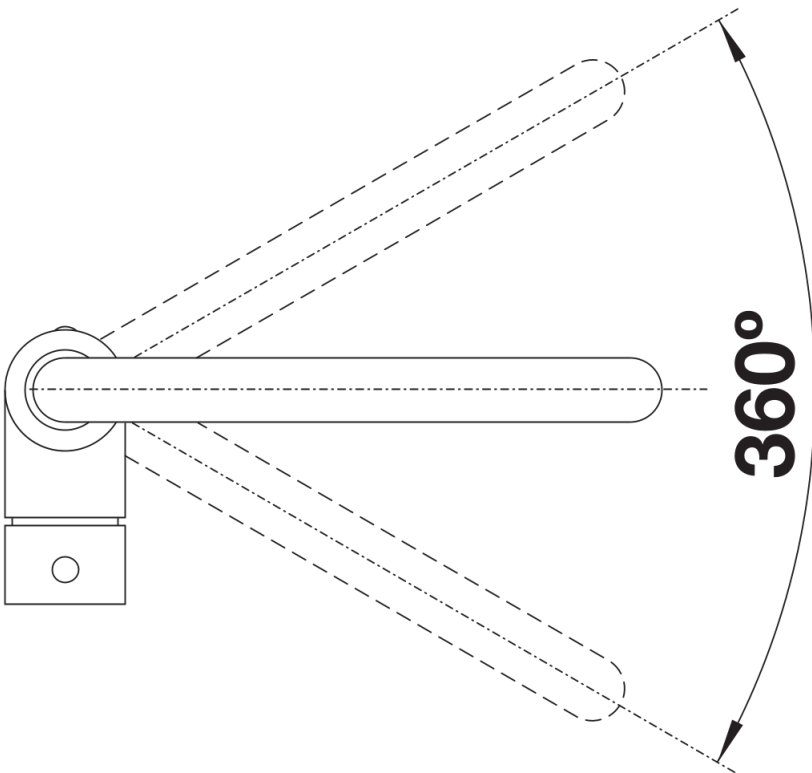

Product information sheet MILI

Item no. 524709

Benefits

- Single lever monobloc mixer tap
- Stylish J-shaped spout
- Especially suitable for compact sinks

Colours

Available colours:
chrome

galvanic chrome

Scope of supply

- Ø 35 mm tap hole required
- Flexible connector pipes, 700 mm long and ½" nut
- Requires balanced high pressure supply only, minimum 1.0 bar
- Fit metal stabilising bracket if required, item number 513383

Details

Swivel range

Side view