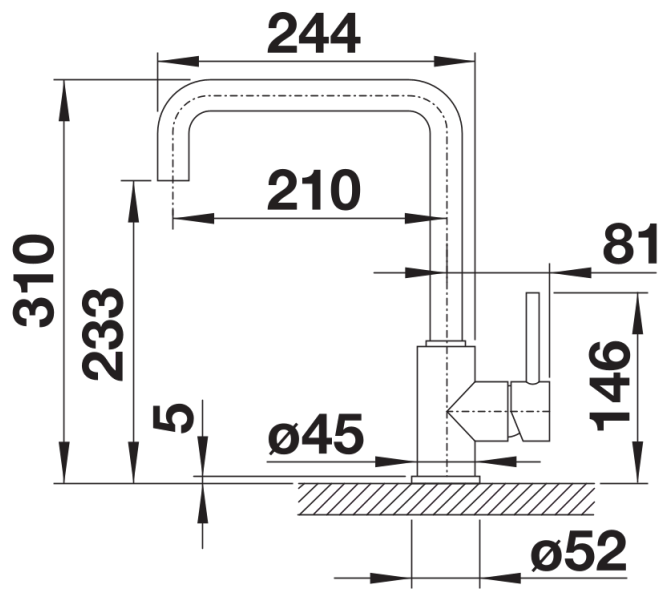

Product information sheet MILI

Item no. 524709

Benefits

- Single lever monobloc mixer tap
- Stylish J-shaped spout
- Especially suitable for compact sinks

Colours

Available colours:
chrome

galvanic chrome

Scope of supply

- Ø 35 mm tap hole required
- Flexible connector pipes, 700 mm long and ½" nut
- Requires balanced high pressure supply only, minimum 1.0 bar
- Fit metal stabilising bracket if required, item number 513383

Details

Swivel range

Side view