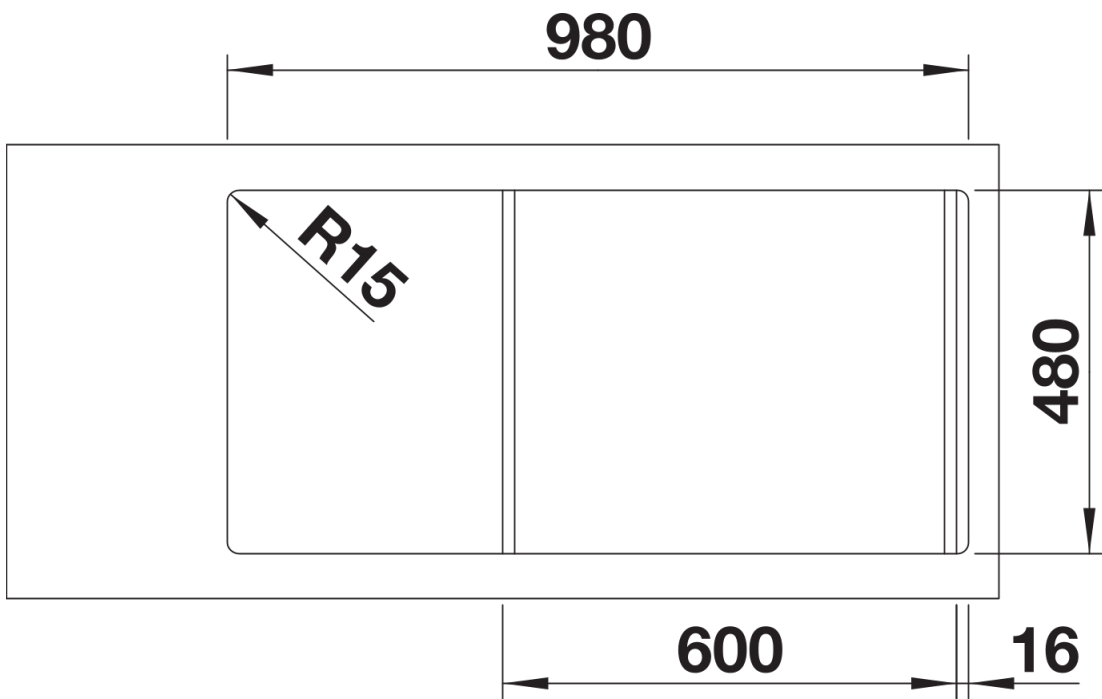

## Scope of supply

---

- waste kit with space-saving pipe
- 3 ½" InFino basket strainer with drain remote control (rotary switch)

## Details

---

Top view

Cut-out

Front view

Side view