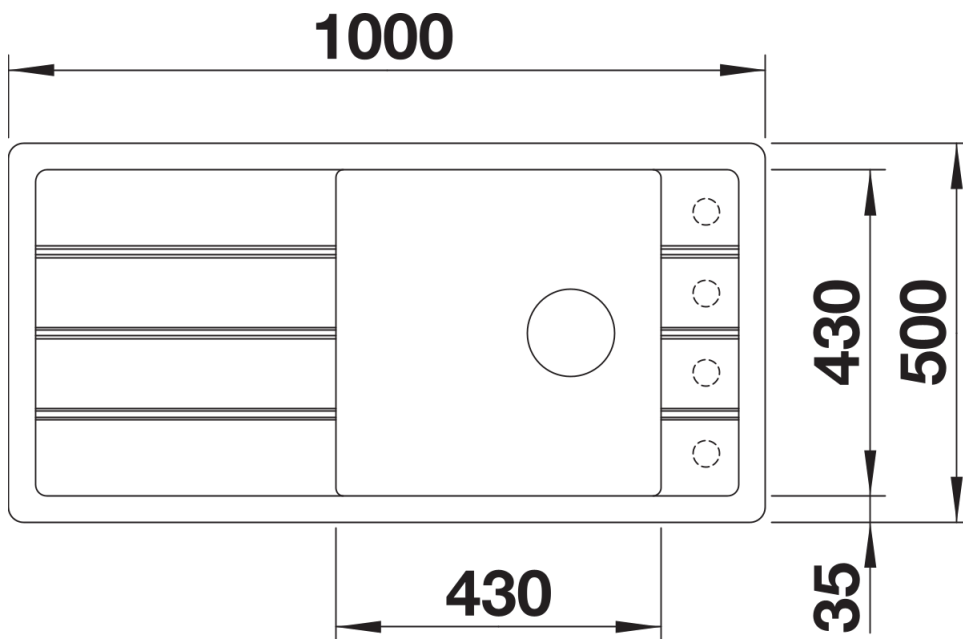

## Scope of supply

---

- waste kit with space-saving pipe
- 3 ½" InFino basket strainer with drain remote control (rotary switch)

## Details

---

Top view

Cut-out

Front view

Side view