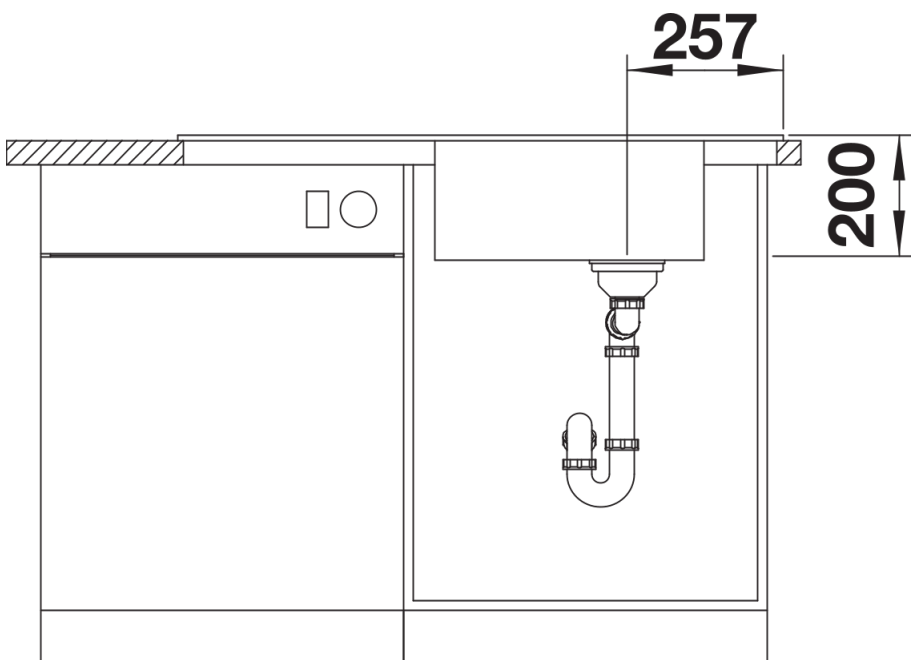

## Scope of supply

---

- waste kit with space-saving pipe
- 3 ½" InFino basket strainer with drain remote control (rotary switch)

## Details

---

Top view

Cut-out

Front view

Side view