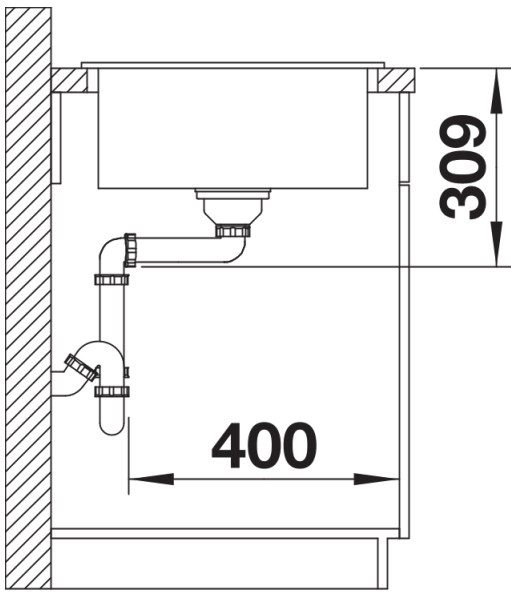

## Scope of supply

---

- waste kit with space-saving pipe
- 3 ½" InFino basket strainer with drain remote control (rotary switch)

## Details

---

Top view

Cut-out

Front view

Side view