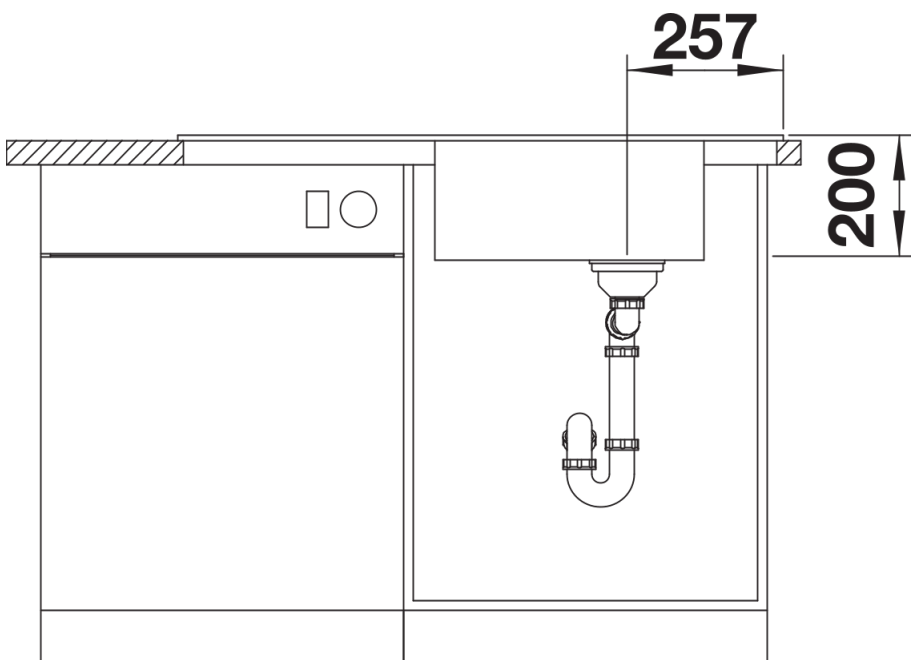

Product information sheet FARON XL 6 S

Item no. 524804

Benefits

- Traditional style elements in modern interpretations
- Fine profile edge as a design element on the sink rim and chopping board
- Double grooves emphasise the country-house character
- Generous XL bowl
- Optional chopping board made of solid ash, also available with ornamentation, can be placed on the draining board or bowl
- High-quality features including C-overflow and InFino drainer system
- Can be installed reversibly

Colours

SILGRANIT rock grey

Available colours:

black
anthracite
rock grey
volcano grey
white
soft white
tartufo
coffee

Scope of supply

- waste kit with space-saving pipe
- 3 ½" InFino basket strainer

Details

Top view

Cut-out

Front view

Side view