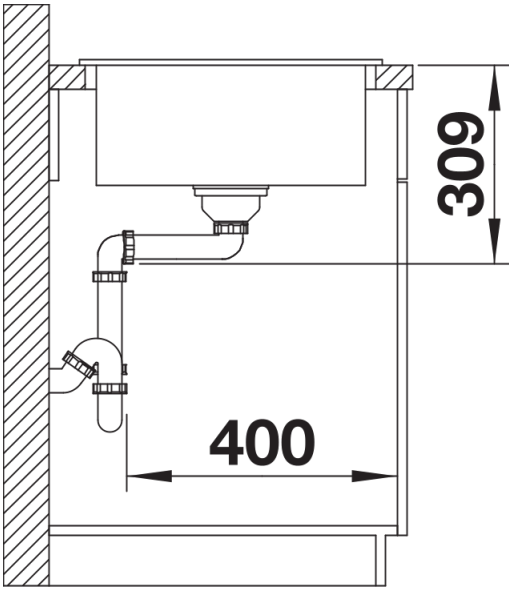

Colours

SILGRANIT rock grey

Available colours:

black
anthracite
rock grey
volcano grey
white
soft white
tartufo
coffee

Scope of supply

- waste kit with space-saving pipe
- 3 ½" InFino basket strainer

Details

Top view

Cut-out

Front view

Side view