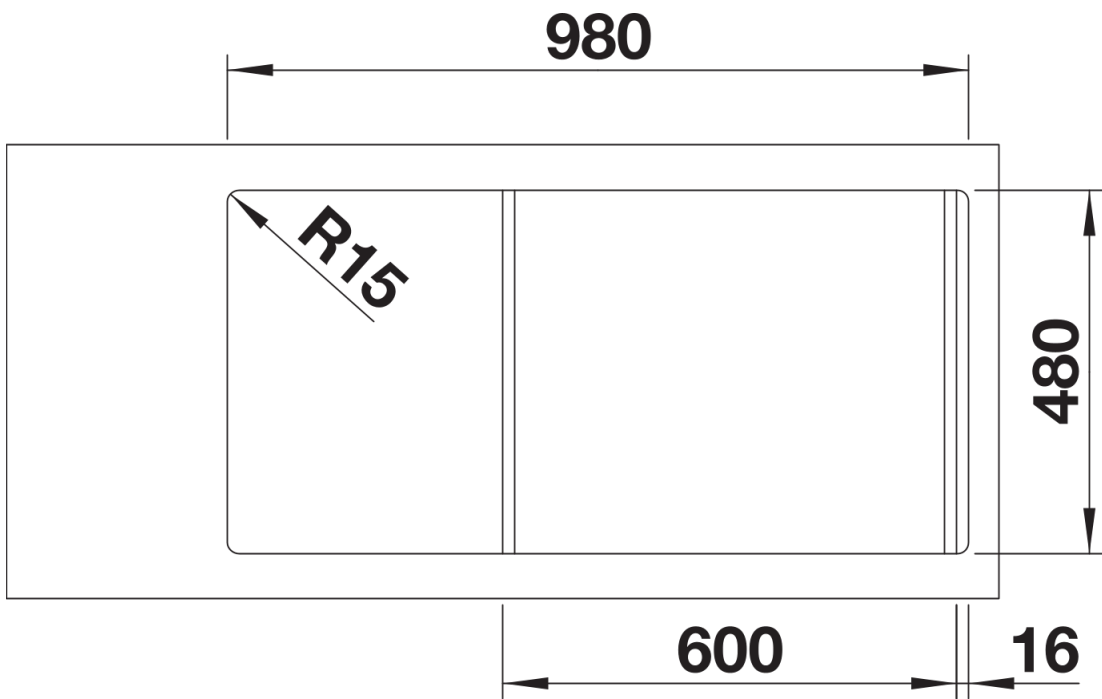

Colours

SILGRANIT rock grey

Available colours:

black
anthracite
rock grey
volcano grey
white
soft white
tartufo
coffee

Scope of supply

- waste kit with space-saving pipe
- 3 ½" InFino basket strainer

Details

Top view

Cut-out

Front view

Side view