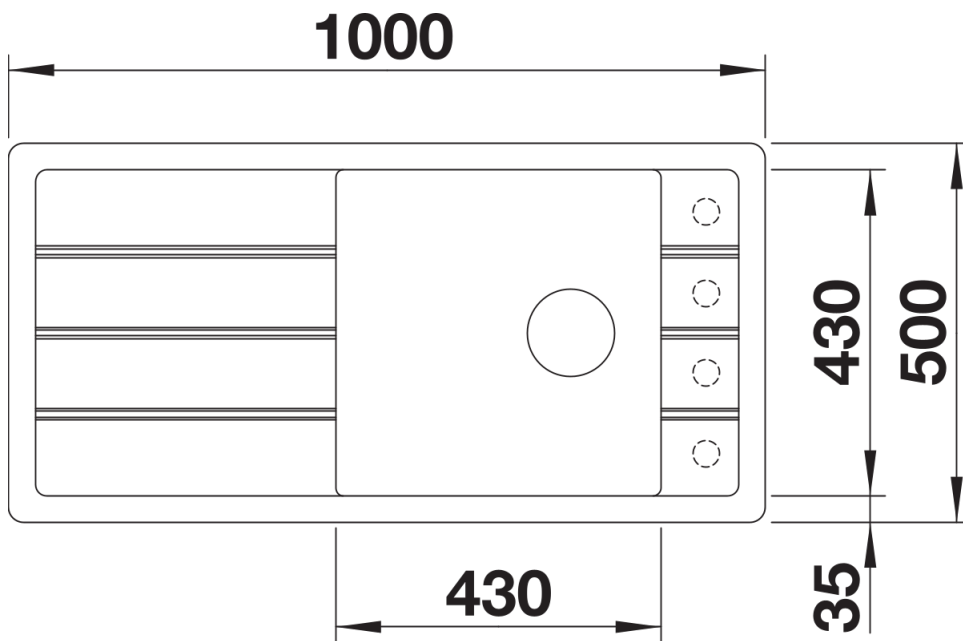

Product information sheet FARON XL 6 S

Item no. 524804

Benefits

- Traditional style elements in modern interpretations
- Fine profile edge as a design element on the sink rim and chopping board
- Double grooves emphasise the country-house character
- Generous XL bowl
- Optional chopping board made of solid ash, also available with ornamentation, can be placed on the draining board or bowl
- High-quality features including C-overflow and InFino drainer system
- Can be installed reversibly

Colours

SILGRANIT rock grey

Available colours:

black
anthracite
rock grey
volcano grey
white
soft white
tartufo
coffee

Scope of supply

- waste kit with space-saving pipe
- 3 ½" InFino basket strainer

Details

Top view

Cut-out

Front view

Side view