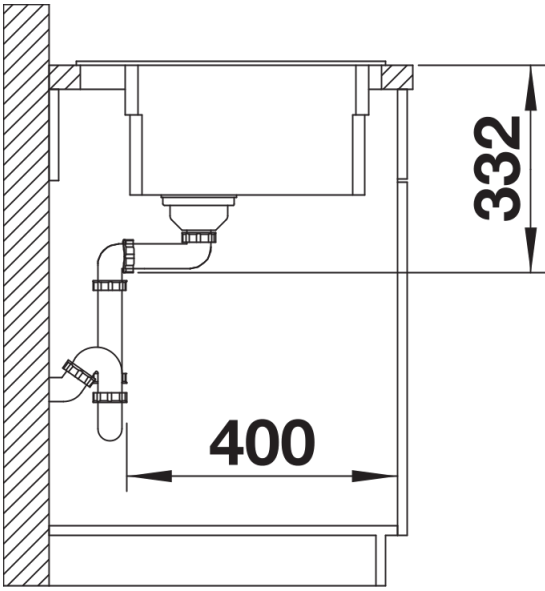

## Scope of supply

---

- 2 x ETAGON rails in stainless steel
- waste kit with space-saving pipe
- 3 ½" InFino basket strainer with drain remote control (pop-up chrome-plated)

234164 - 2 x ETAGON rails

## Details

---

Top view

Cut-out

Front view

Side view