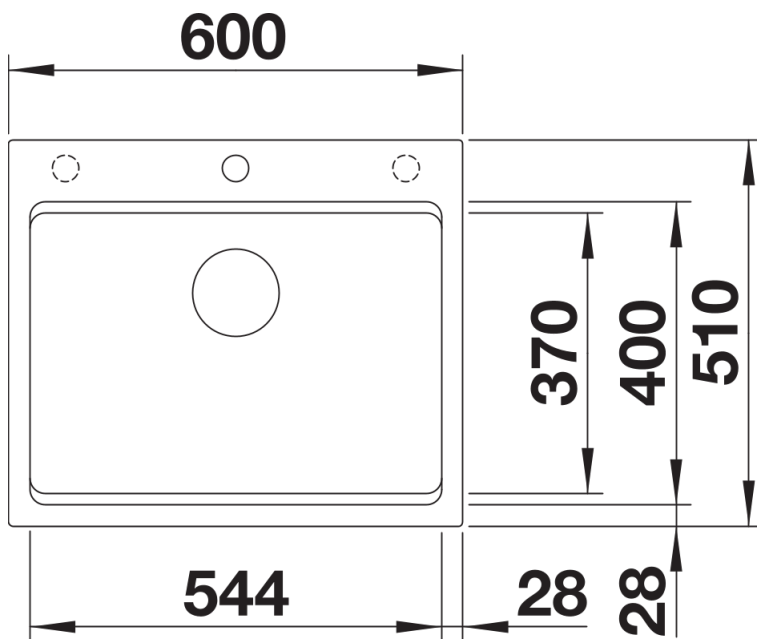

## Scope of supply

---

- 2 x ETAGON rails in stainless steel
- waste kit with space-saving pipe
- 3 ½" InFino basket strainer with drain remote control (pop-up chrome-plated)

234164 - 2 x ETAGON rails

## Details

---

Top view

Cut-out

Front view

Side view