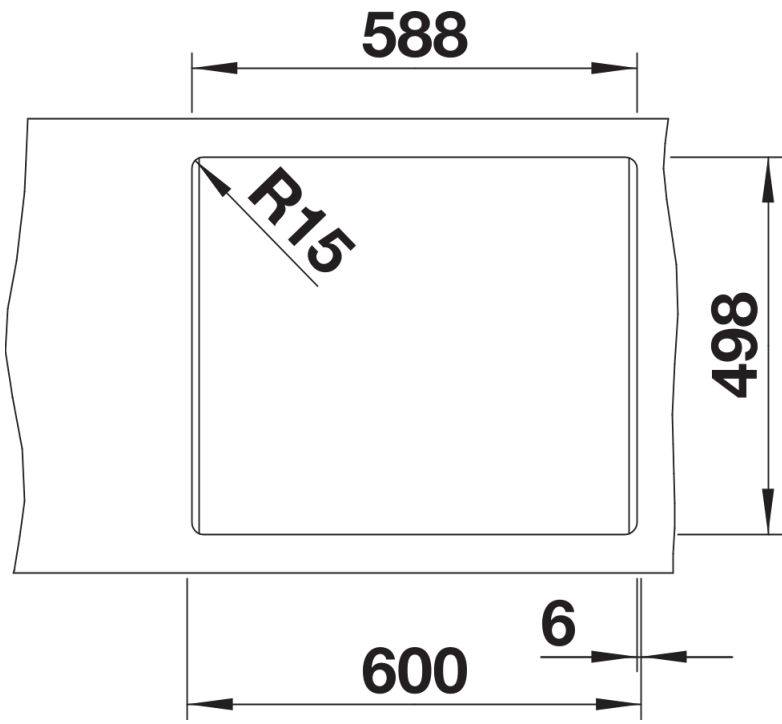

## Scope of supply

---

- 2 x ETAGON rails in stainless steel
- waste kit with space-saving pipe
- 3 ½" InFino basket strainer with drain remote control (pop-up chrome-plated)

234164 - 2 x ETAGON rails

## Details

---

Top view

Cut-out

Front view

Side view