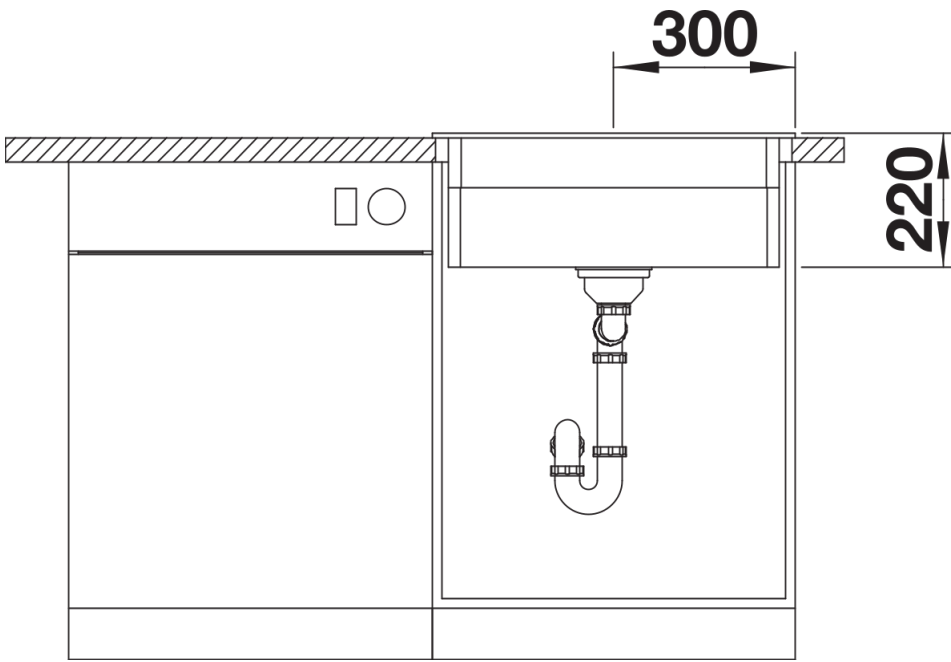

## Scope of supply

---

- 2 x ETAGON rails in stainless steel
- waste kit with space-saving pipe
- 3 ½" InFino basket strainer with drain remote control (pop-up chrome-plated)

234164 - 2 x ETAGON rails

## Details

---

Top view

Cut-out

Front view

Side view