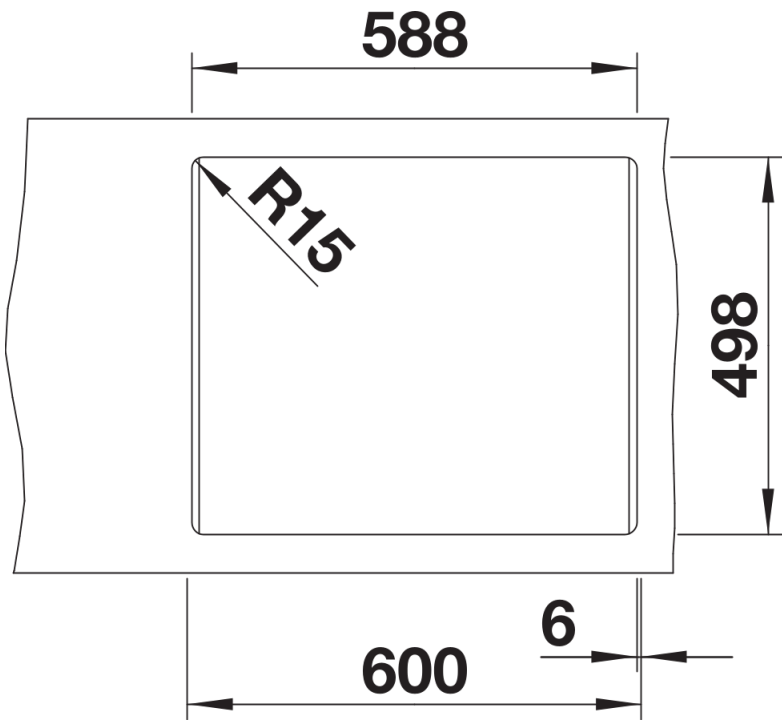

Colours

Available colours:

black
anthracite
rock grey
volcano grey
white
soft white
tartufo
coffee

SILGRANIT rock grey

Scope of supply

- 2 x ETAGON rails in stainless steel
- waste kit with space-saving pipe
- 3 ½" InFino basket strainer

234164 - 2 x ETAGON rails

Details

Top view

Cut-out

Front view

Side view