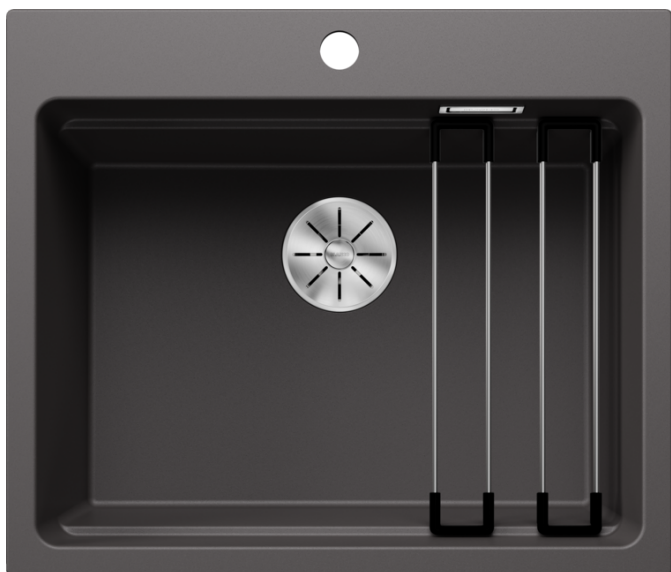

Product information sheet ETAGON 6

Item no. 524540

Benefits

- Generous staggered bowl with added functionality
- Integrated step creates an additional functional level
- Clever system concept with versatile ETAGON rails
- High-quality features with the covered C-overflow and InFino drain system – elegantly integrated and easy-care
- Installation from above, with elegant, low-profile rim and continuous tap ledge

Colours

Available colours:

black
anthracite
rock grey
volcano grey
white
soft white
tartufo
coffee

SILGRANIT rock grey

Scope of supply

- 2 x ETAGON rails in stainless steel
- waste kit with space-saving pipe
- 3 ½" InFino basket strainer