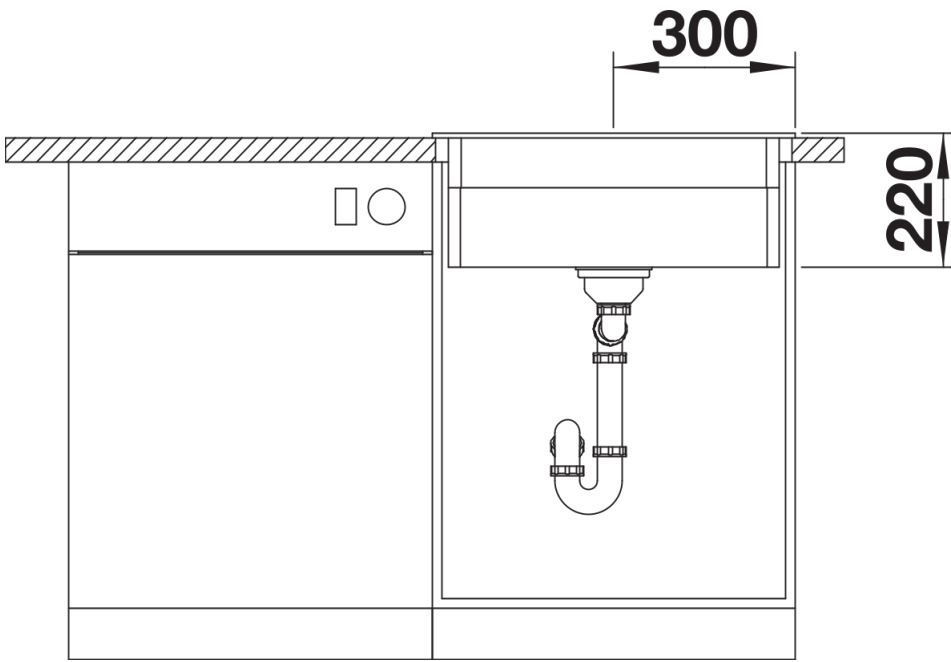

Product information sheet ETAGON 6

Item no. 524540

Benefits

- Generous staggered bowl with added functionality
- Integrated step creates an additional functional level
- Clever system concept with versatile ETAGON rails
- High-quality features with the covered C-overflow and InFino drain system – elegantly integrated and easy-care
- Installation from above, with elegant, low-profile rim and continuous tap ledge

Colours

Available colours:

black
anthracite
rock grey
volcano grey
white
soft white
tartufo
coffee

SILGRANIT rock grey

Scope of supply

- 2 x ETAGON rails in stainless steel
- waste kit with space-saving pipe
- 3 ½" InFino basket strainer

234164 - 2 x ETAGON rails

Details

Top view

Cut-out

Front view

Side view