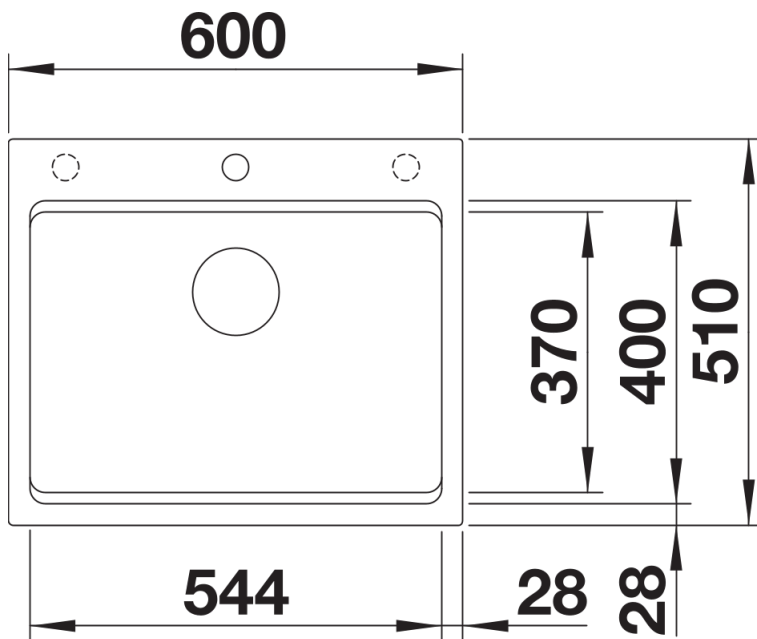

Colours

Available colours:

black
anthracite
rock grey
volcano grey
white
soft white
tartufo
coffee

SILGRANIT rock grey

Scope of supply

- 2 x ETAGON rails in stainless steel
- waste kit with space-saving pipe
- 3 ½" InFino basket strainer

234164 - 2 x ETAGON rails

Details

Top view

Cut-out

Front view

Side view