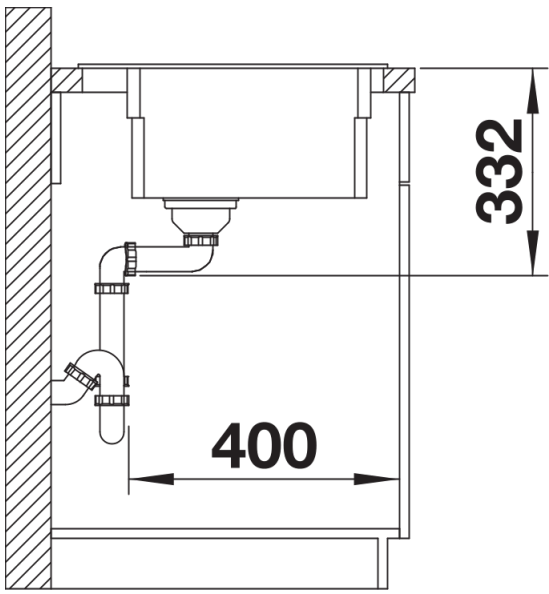

## Scope of supply

---

- 2 x ETAGON rails in stainless steel
- waste kit with space-saving pipe
- 3 ½" InFino basket strainer

234164 - 2 x ETAGON rails

## Details

---

Top view

Cut-out

Front view

Side view