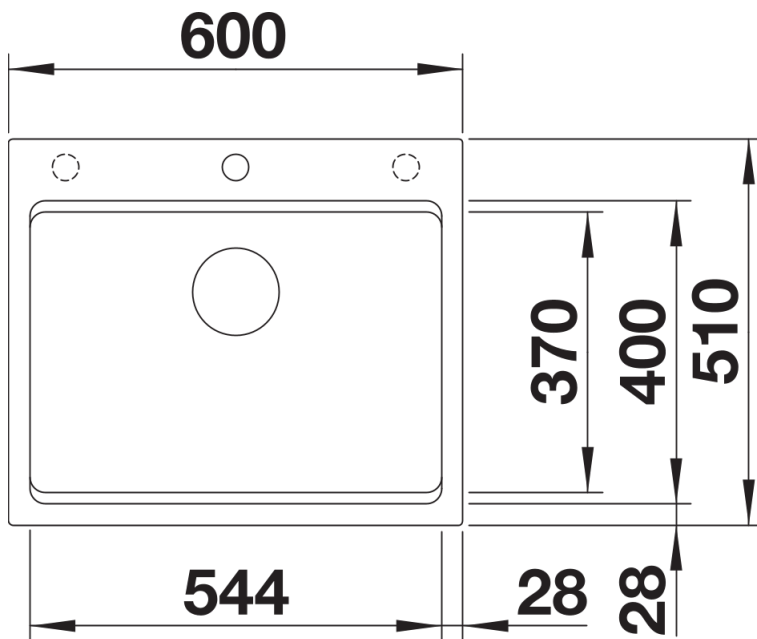

## Scope of supply

---

- 2 x ETAGON rails in stainless steel
- waste kit with space-saving pipe
- 3 ½" InFino basket strainer

234164 - 2 x ETAGON rails

## Details

---

Top view

Cut-out

Front view

Side view