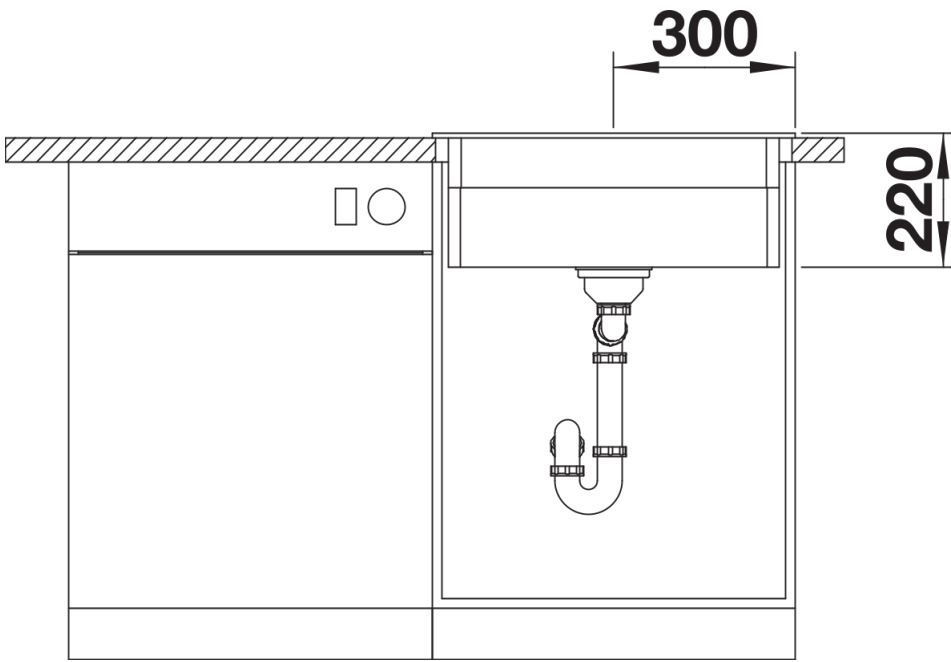

## Scope of supply

---

- 2 x ETAGON rails in stainless steel
- waste kit with space-saving pipe
- 3 ½" InFino basket strainer

234164 - 2 x ETAGON rails

## Details

---

Top view

Cut-out

Front view

Side view