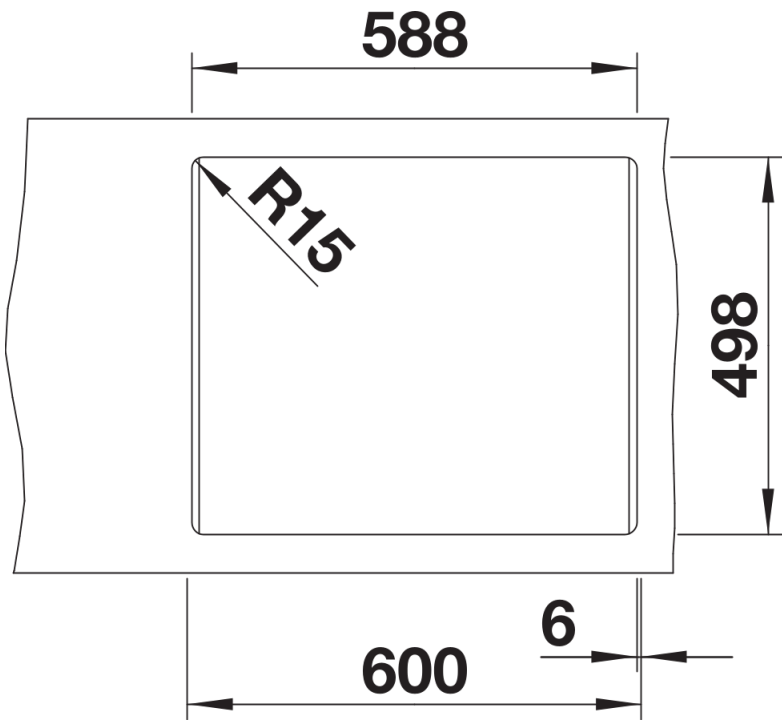

## Scope of supply

---

- 2 x ETAGON rails in stainless steel
- waste kit with space-saving pipe
- 3 ½" InFino basket strainer

234164 - 2 x ETAGON rails

## Details

---

Top view

Cut-out

Front view

Side view