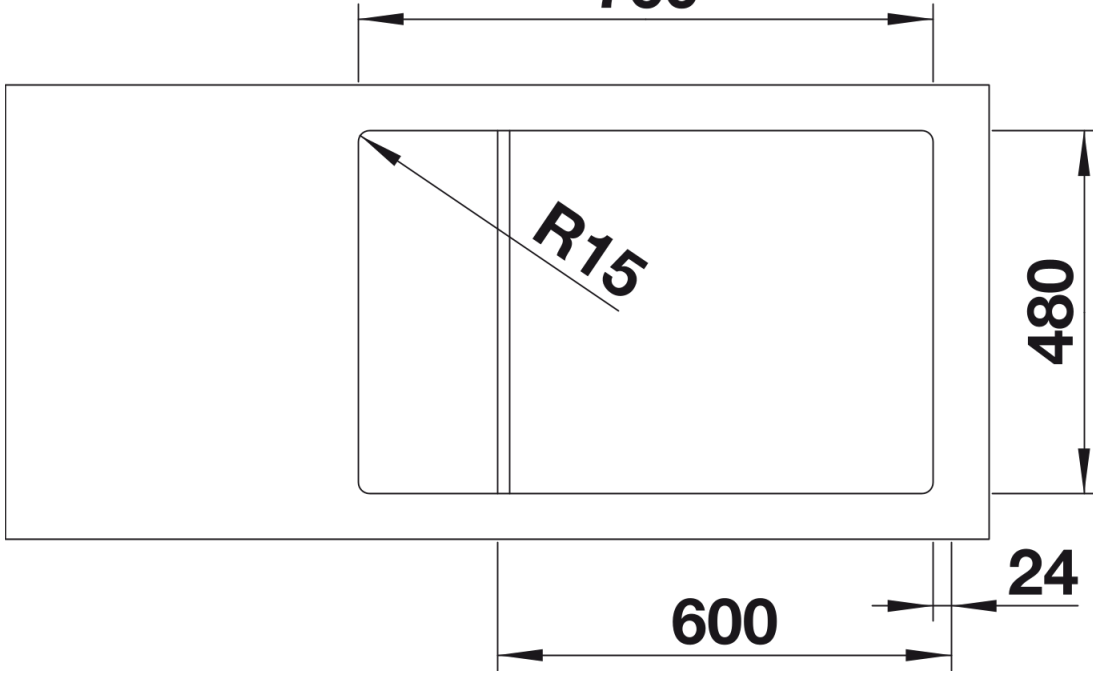

Product information sheet LEMIS XL 6 S-IF Compact

Item no. 525110

Benefits

- Modern linear shape
- Extra-large bowl with maximum capacity
- Compact drainer area
- Elegant IF flat-rim for flushmount and for installation from above
- Can be installed reversibly
- 3 ½" basket strainer
- Versions with and without remote control

Scope of supply

- waste kit with space-saving pipe
- 3 ½" basket strainer with drain remote control (rotary switch)

Details

Top view

760

480

24

600

Cut-out

373

205

Front view

Side view