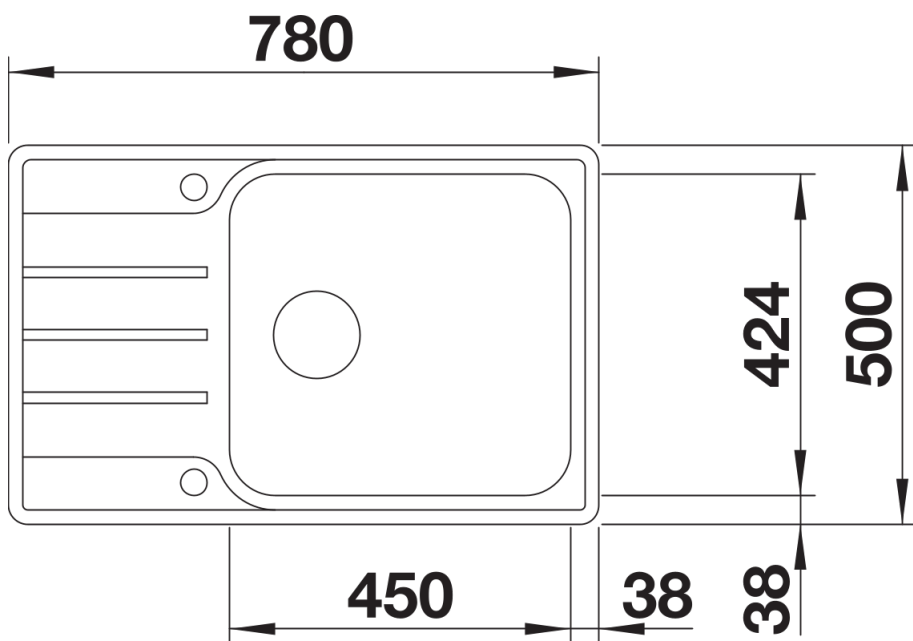

Product information sheet LEMIS XL 6 S-IF Compact

Item no. 525110

Benefits

- Modern linear shape
- Extra-large bowl with maximum capacity
- Compact drainer area
- Elegant IF flat-rim for flushmount and for installation from above
- Can be installed reversibly
- 3 ½" basket strainer
- Versions with and without remote control

Scope of supply

- waste kit with space-saving pipe
- 3 ½" basket strainer with drain remote control (rotary switch)

Details

Top view

760

480

24

600

Cut-out

373

205

Front view

Side view