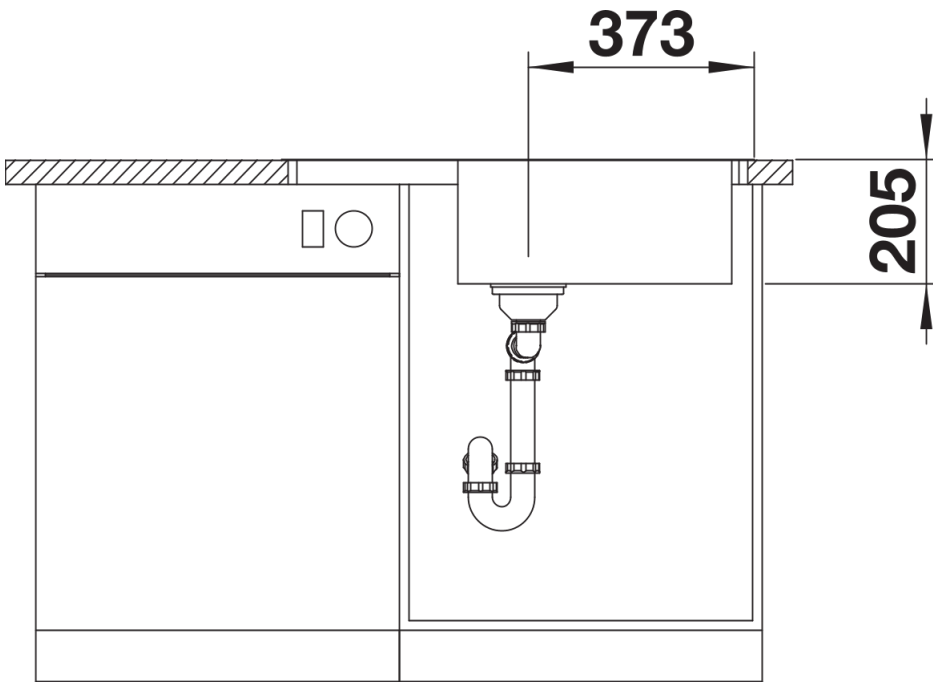

Product information sheet LEMIS XL 6 S-IF Compact

Item no. 525110

Benefits

- Modern linear shape
- Extra-large bowl with maximum capacity
- Compact drainer area
- Elegant IF flat-rim for flushmount and for installation from above
- Can be installed reversibly
- 3 ½" basket strainer
- Versions with and without remote control

Scope of supply

- waste kit with space-saving pipe
- 3 ½" basket strainer with drain remote control (rotary switch)

Details

Top view

760

480

24

600

Cut-out

373

205

Front view

Side view