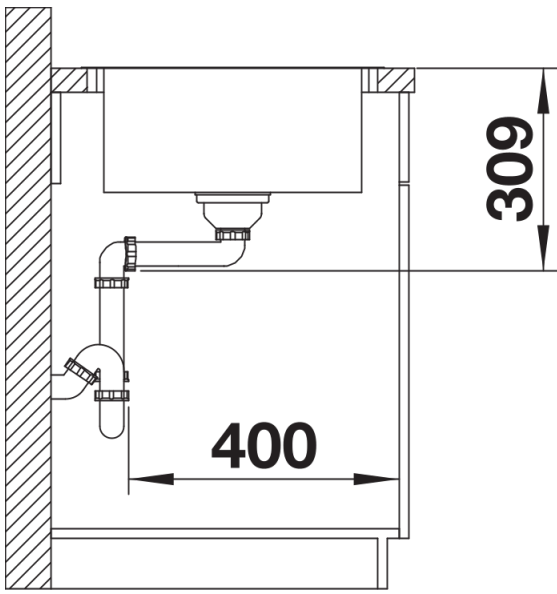

Product information sheet LEMIS XL 6 S-IF Compact

Item no. 525110

Benefits

- Modern linear shape
- Extra-large bowl with maximum capacity
- Compact drainer area
- Elegant IF flat-rim for flushmount and for installation from above
- Can be installed reversibly
- 3 ½" basket strainer
- Versions with and without remote control

Scope of supply

- waste kit with space-saving pipe
- 3 ½" basket strainer with drain remote control (rotary switch)

Details

Top view

760

480

24

600

Cut-out

373

205

Front view

Side view