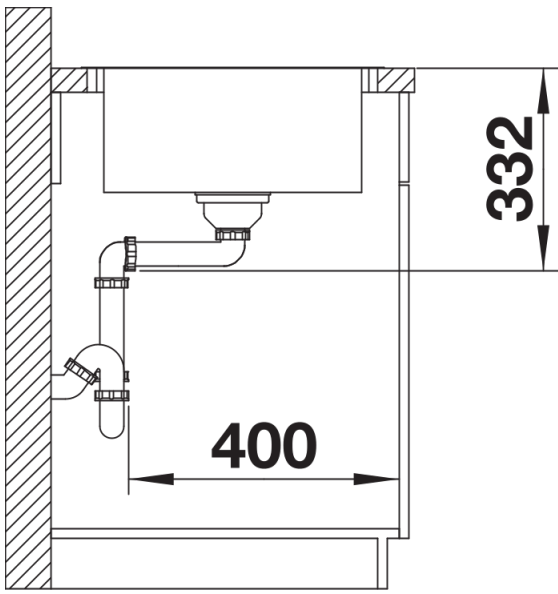

### Benefits

---

- Modern linear shape
- Maximized bowl capacity for more functionality
- Compact draining area
- Elegant IF flat-rim for flushmount and for installation from above
- Can be installed reversibly
- 3 ½" basket strainer

## Scope of supply

---

- waste kit with space-saving pipe
- 3 ½" basket strainer

## Details

---

Top view

Cut-out

Front view

Side view