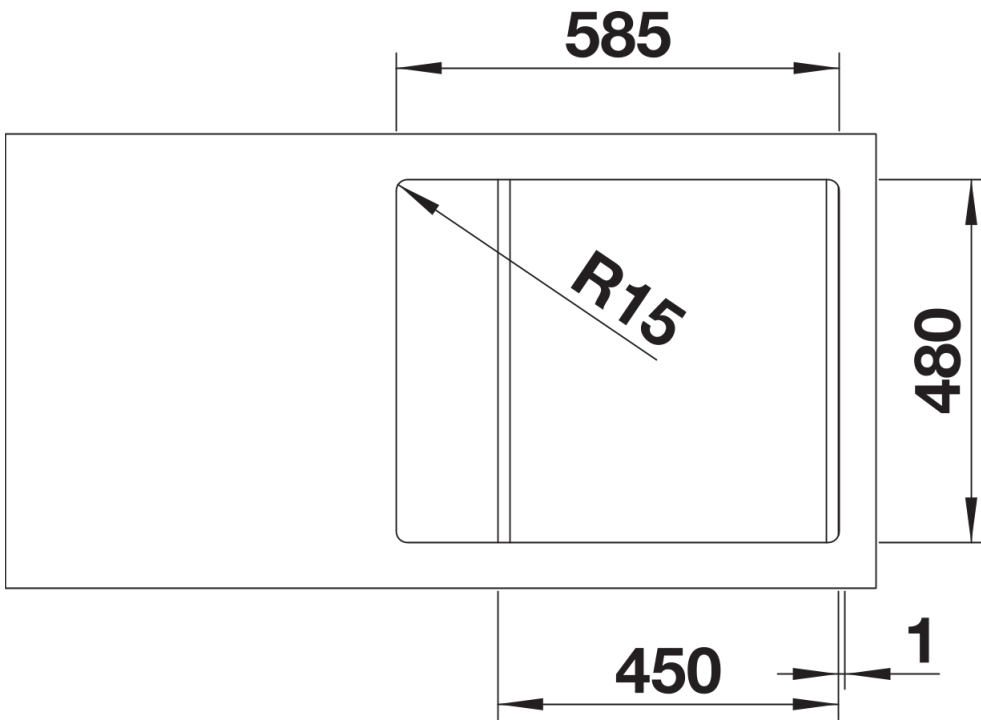

### Benefits

---

- Modern linear shape
- Maximized bowl capacity for more functionality
- Compact draining area
- Elegant IF flat-rim for flushmount and for installation from above
- Can be installed reversibly
- 3 ½" basket strainer

## Scope of supply

---

- waste kit with space-saving pipe
- 3 ½" basket strainer

## Details

---

Top view

Cut-out

Front view

Side view