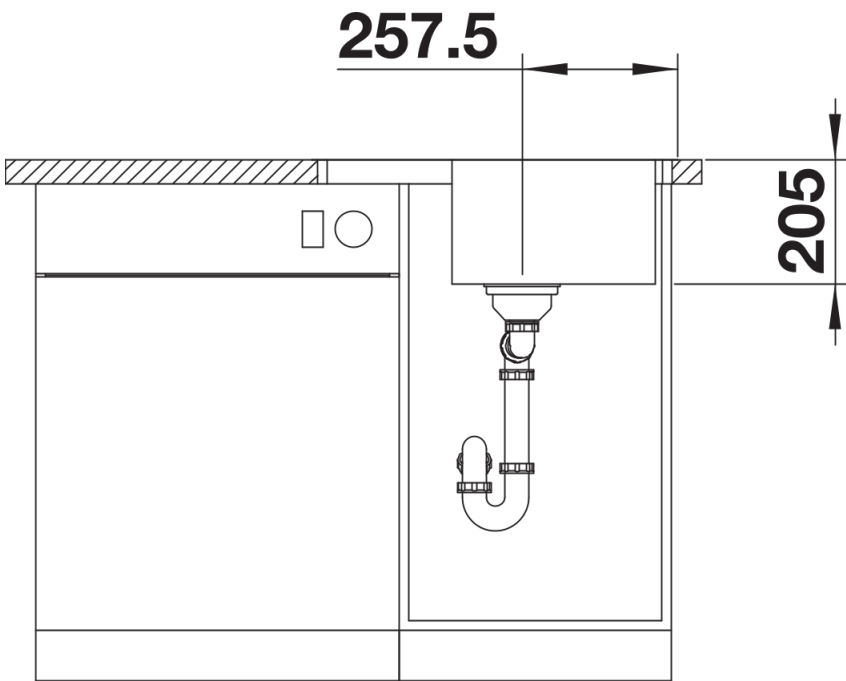

### Benefits

---

- Modern linear shape
- Maximized bowl capacity for more functionality
- Compact draining area
- Elegant IF flat-rim for flushmount and for installation from above
- Can be installed reversibly
- 3 ½" basket strainer

## Scope of supply

---

- waste kit with space-saving pipe
- 3 ½" basket strainer

## Details

---

Top view

Cut-out

Front view

Side view