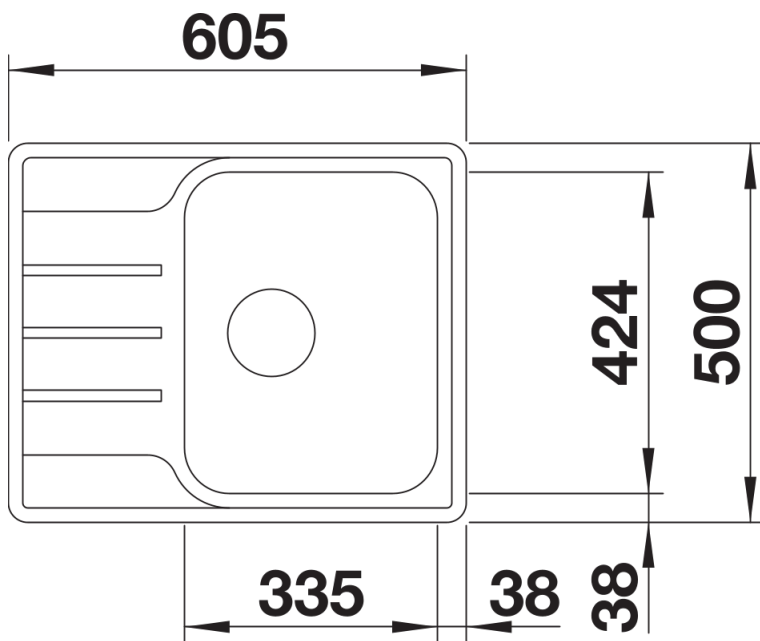

### Benefits

---

- Modern linear shape
- Maximized bowl capacity for more functionality
- Compact draining area
- Elegant IF flat-rim for flushmount and for installation from above
- Can be installed reversibly
- 3 ½" basket strainer

## Scope of supply

---

- waste kit with space-saving pipe
- 3 ½" basket strainer

## Details

---

Top view

Cut-out

Front view

Side view