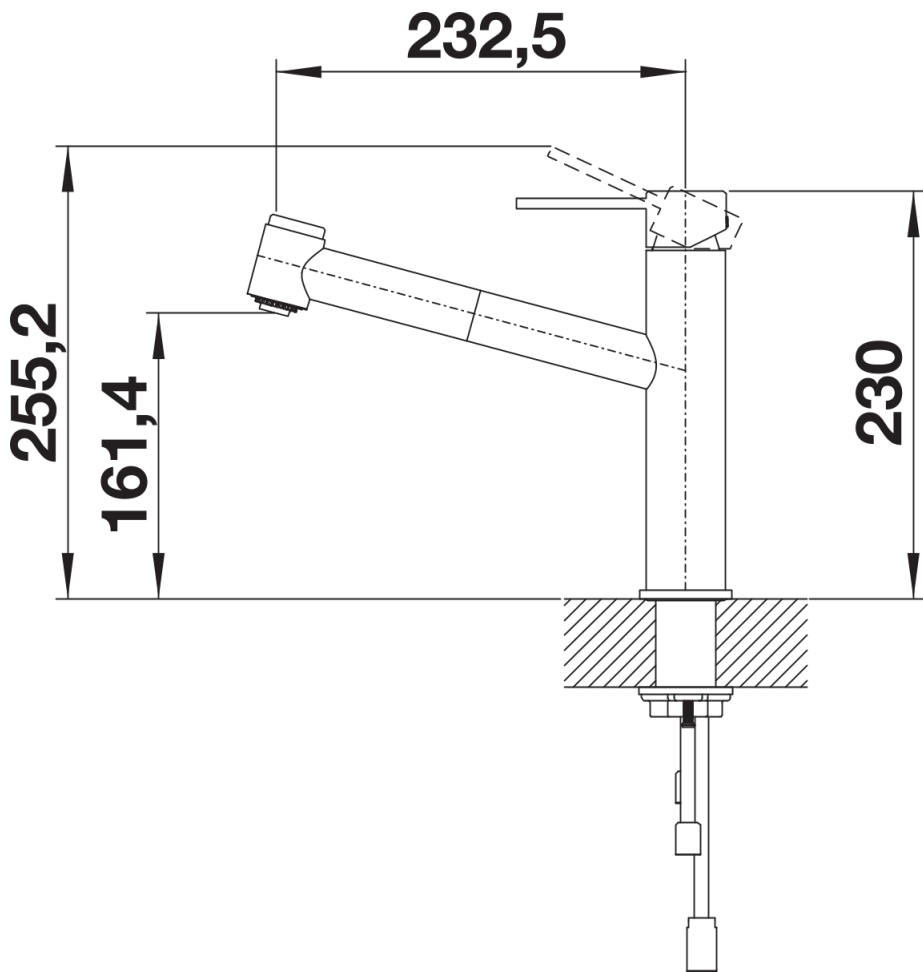

## Product information sheet AMBIS-S

Item no. 525124

## Scope of supply

---

- Spout can be swivelled by 130°
- Ø 35 mm tap hole required
- With ceramic disk cartridge
- Nylon-sheathed spray hose
- Flexible connector pipes, 450 mm long and  $\frac{3}{8}$ " nut for particularly easy and safe installation
- Patented jet regulator for markedly reduced scaling
- Stabilisation plate to increase the stability of the tap when fitted in stainless steel sinks
- With non-return valve and thus guaranteed against reflux in accordance with EN 1717

## Details

---

Swivel range

Side view hand gear 2D

Side view