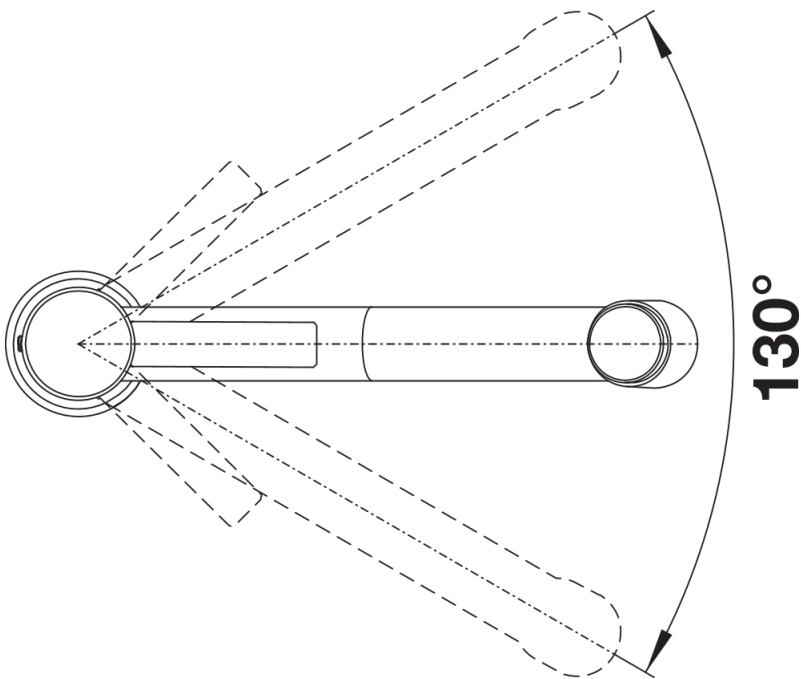

## Scope of supply

---

- Spout can be swivelled by 130°
- Ø 35 mm tap hole required
- With ceramic disk cartridge
- Nylon-sheathed spray hose
- Flexible connector pipes, 450 mm long and  $\frac{3}{8}$ " nut for particularly easy and safe installation
- Patented jet regulator for markedly reduced scaling
- Stabilisation plate to increase the stability of the tap when fitted in stainless steel sinks
- With non-return valve and thus guaranteed against reflux in accordance with EN 1717

## Details

---

Swivel range

Side view hand gear 2D

Side view