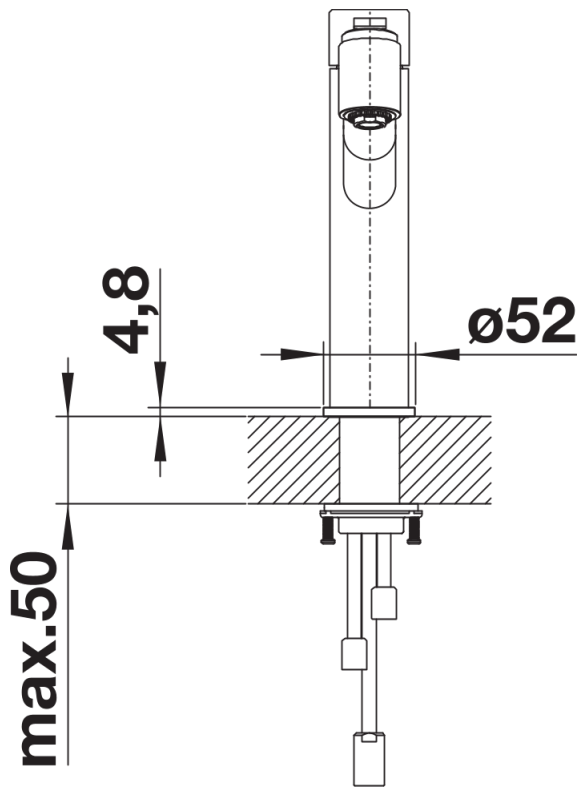

## Scope of supply

---

- Spout can be swivelled by 130°
- Ø 35 mm tap hole required
- With ceramic disk cartridge
- Nylon-sheathed spray hose
- Flexible connector pipes, 450 mm long and  $\frac{3}{8}$ " nut for particularly easy and safe installation
- Patented jet regulator for markedly reduced scaling
- Stabilisation plate to increase the stability of the tap when fitted in stainless steel sinks
- With non-return valve and thus guaranteed against reflux in accordance with EN 1717

## Details

---

Swivel range

Side view hand gear 2D

Side view