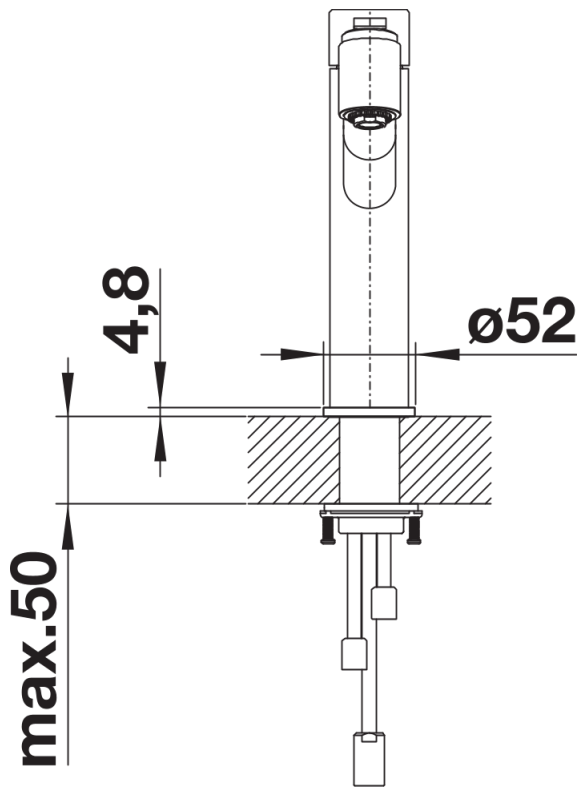

Colours

Available colours:
stainless steel

solid stainless steel

Scope of supply

- 130° swivel spout for greater reach
- Ø 35 mm tap hole required
- With ceramic disk cartridge
- Spray made of metal
- Nylon-sheathed spray hose
- Hose weight for reliable retraction
- Flexible connector pipes, 700 mm long and 3/8" nut
- Stabilisation plate to increase the stability of the tap when fitted in stainless steel sinks
- With non-return valve and thus guaranteed against reflux in accordance with EN 1717

Details

Swivel range

Side view hand gear 2D

Side view