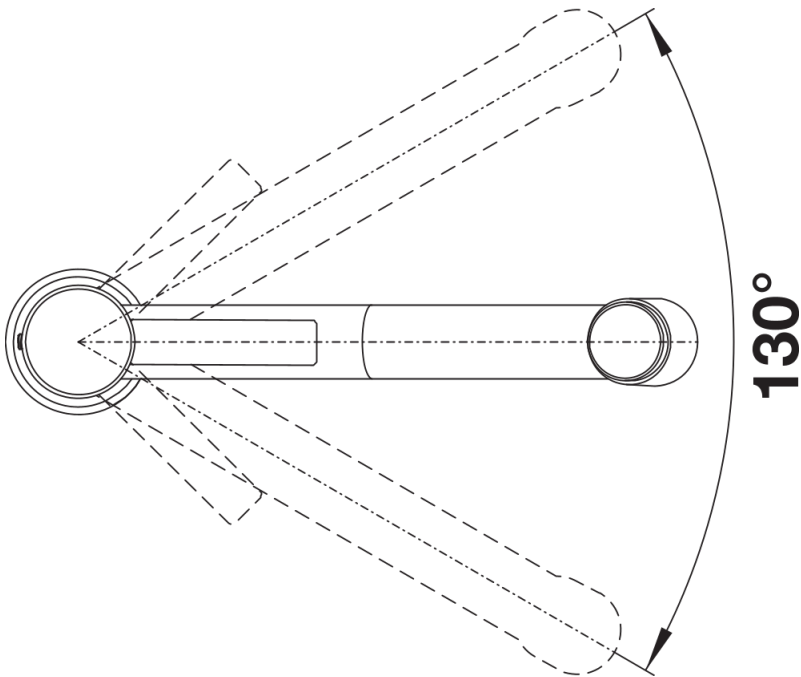

Colours

Available colours:
stainless steel

solid stainless steel

Scope of supply

- 130° swivel spout for greater reach
- Ø 35 mm tap hole required
- With ceramic disk cartridge
- Spray made of metal
- Nylon-sheathed spray hose
- Hose weight for reliable retraction
- Flexible connector pipes, 700 mm long and 3/8" nut
- Stabilisation plate to increase the stability of the tap when fitted in stainless steel sinks
- With non-return valve and thus guaranteed against reflux in accordance with EN 1717

Details

Swivel range

Side view hand gear 2D

Side view