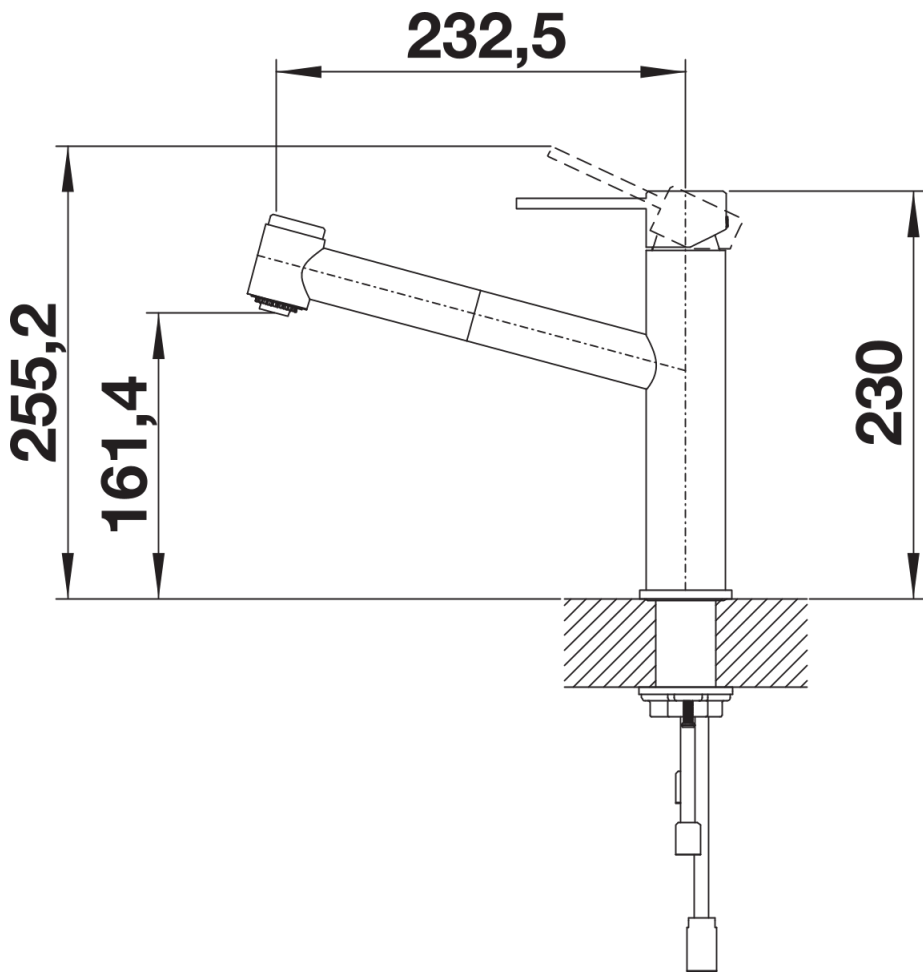

Colours

Available colours:
stainless steel

solid stainless steel

Scope of supply

- 130° swivel spout for greater reach
- Ø 35 mm tap hole required
- With ceramic disk cartridge
- Spray made of metal
- Nylon-sheathed spray hose
- Hose weight for reliable retraction
- Flexible connector pipes, 700 mm long and 3/8" nut
- Stabilisation plate to increase the stability of the tap when fitted in stainless steel sinks
- With non-return valve and thus guaranteed against reflux in accordance with EN 1717

Details

Swivel range

Side view hand gear 2D

Side view