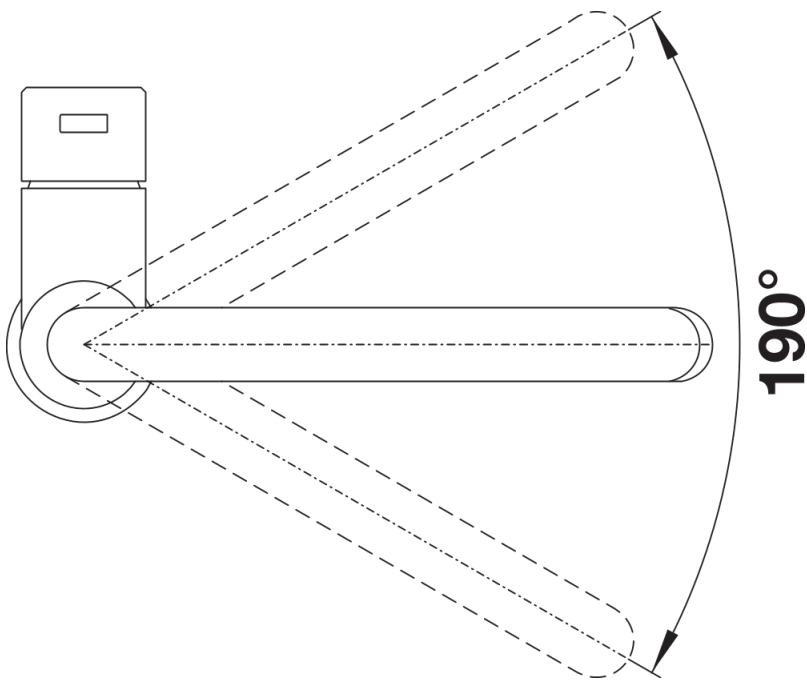

Product information sheet CANDOR-S

Item no. 525125

Benefits

- High-quality design in solid stainless steel, brushed finish
- Clear mixer tap design for modern kitchens
- High arched outlet for easy filling of pots and vases
- Concealed pull-out handspray
- More freedom of movement with installations against a wall thanks to the control lever with vertical neutral position
- Energy-saving: basic setting of the control lever to cold start

Colours

Available colours:
stainless steel

solid stainless steel

Scope of supply

- 190° swivel spout for greater reach
- Ø 35 mm tap hole required
- With ceramic disk cartridge
- Spray made of plastic
- Hidden spray with rearward guide pin
- Nylon-sheathed spray hose
- Hose weight for reliable retraction
- Flexible connector pipes, 700 mm long and $\frac{3}{8}$ " nut
- Stabilisation plate to increase the stability of the tap when fitted in stainless steel sinks
- With non-return valve and thus guaranteed against reflux in accordance with EN 1717

Details

Swivel range

Side view hand gear 2D

Side view