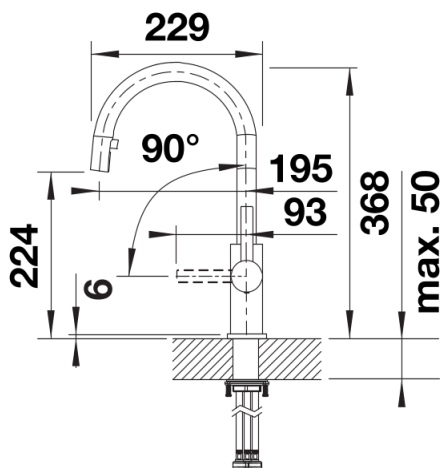

Colours

Available colours:
stainless steel

solid stainless steel

Scope of supply

- 190° swivel spout for greater reach
- Ø 35 mm tap hole required
- With ceramic disk cartridge
- Spray made of plastic
- Hidden spray with rearward guide pin
- Nylon-sheathed spray hose
- Hose weight for reliable retraction
- Flexible connector pipes, 700 mm long and $\frac{3}{8}$ " nut
- Stabilisation plate to increase the stability of the tap when fitted in stainless steel sinks
- With non-return valve and thus guaranteed against reflux in accordance with EN 1717

Details

Swivel range

Side view hand gear 2D

Side view