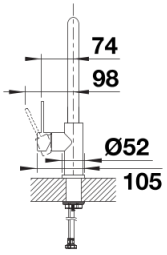

Colours

Available colours:
stainless steel

solid stainless steel

Scope of supply

- 190° swivel spout for greater reach
- Ø 35 mm tap hole required
- With ceramic disk cartridge
- Spray made of plastic
- Hidden spray with rearward guide pin
- Nylon-sheathed spray hose
- Hose weight for reliable retraction
- Flexible connector pipes, 700 mm long and $\frac{3}{8}$ " nut
- Stabilisation plate to increase the stability of the tap when fitted in stainless steel sinks
- With non-return valve and thus guaranteed against reflux in accordance with EN 1717

Details

Swivel range

Side view hand gear 2D

Side view