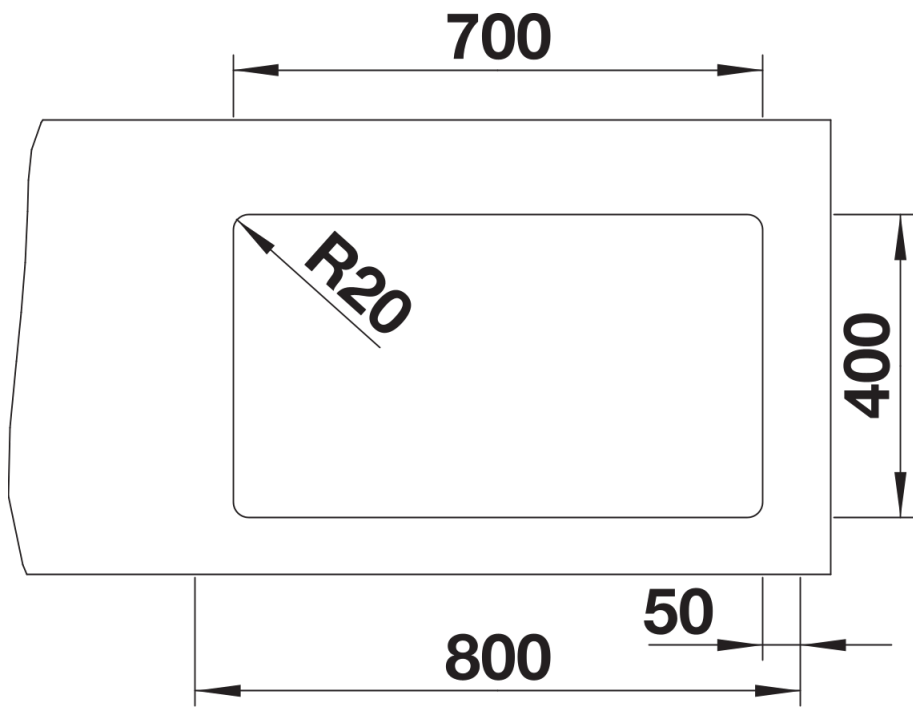

Colours

Available colours:

black
anthracite
rock grey
volcano grey
white
soft white
tartufo
coffee

SILGRANIT rock grey

Planning information

- Cut-out radius: 20 mm

Scope of supply

- 2 x ETAGON rails in stainless steel
- waste kit with space-saving pipe
- 3 ½" InFino basket strainer
- fixing kit

234164 - 2 x ETAGON rails

Details

Top view

Cut-out

Front view

Side view