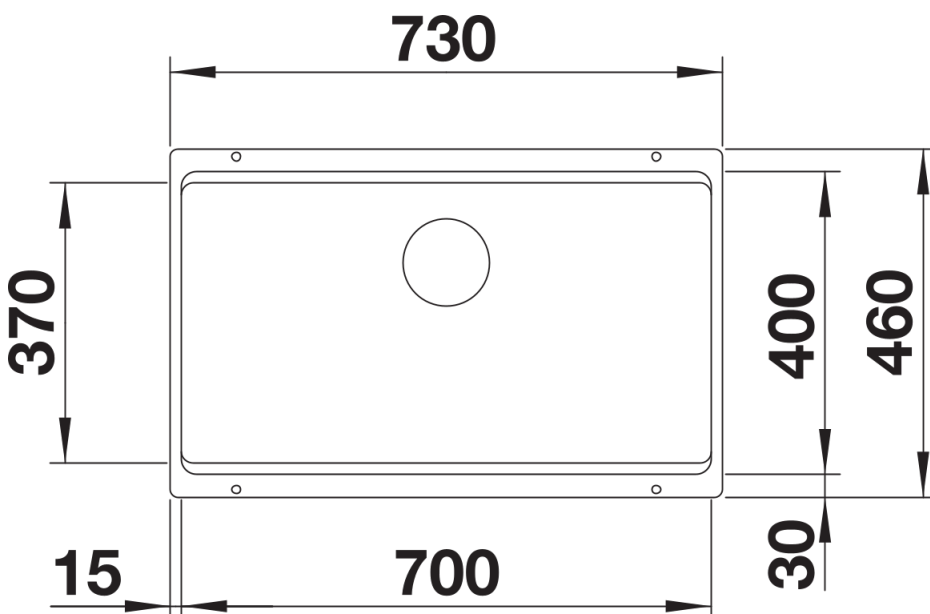

Colours

Available colours:

black
anthracite
rock grey
volcano grey
white
soft white
tartufo
coffee

SILGRANIT rock grey

Planning information

- Cut-out radius: 20 mm

Scope of supply

- 2 x ETAGON rails in stainless steel
- waste kit with space-saving pipe
- 3 ½" InFino basket strainer
- fixing kit

234164 - 2 x ETAGON rails

Details

Top view

Cut-out

Front view

Side view