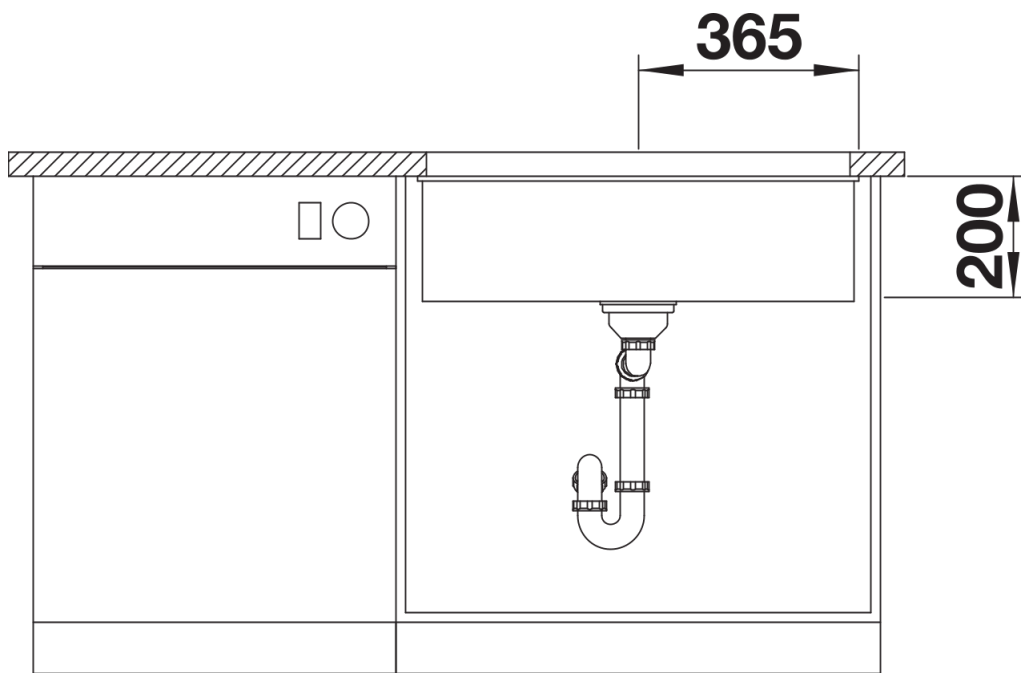

Product information sheet ETAGON 700-U

Item no. 525168

Benefits

- Generous staggered bowl with added functionality
- Integrated step creates an additional functional level
- Clever system concept with versatile ETAGON rails
- High-quality features with the covered C-overflow and InFino drain system – elegantly integrated and easy-care
- For undermount installation, ideal in combination with high-quality worktops

Colours

Available colours:

black
anthracite
rock grey
volcano grey
white
soft white
tartufo
coffee

SILGRANIT rock grey

Planning information

- Cut-out radius: 20 mm

Scope of supply

- 2 x ETAGON rails in stainless steel
- waste kit with space-saving pipe
- 3 ½" InFino basket strainer
- fixing kit

234164 - 2 x ETAGON rails

Details

Top view

Cut-out

Front view

Side view