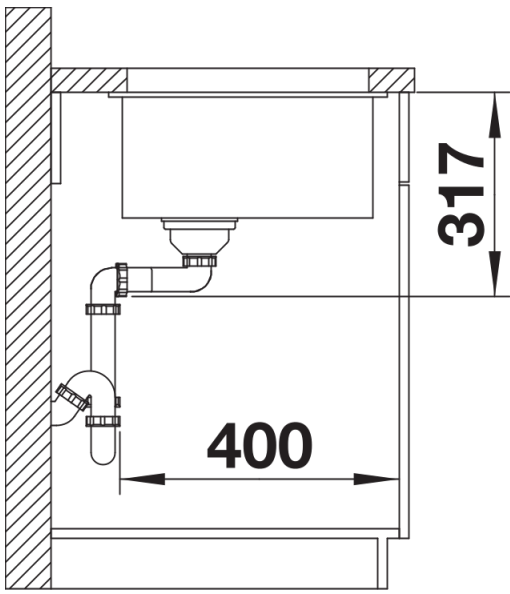

Colours

Available colours:

black
anthracite
rock grey
volcano grey
white
soft white
tartufo
coffee

SILGRANIT rock grey

Planning information

- Cut-out radius: 20 mm

Scope of supply

- 2 x ETAGON rails in stainless steel
- waste kit with space-saving pipe
- 3 ½" InFino basket strainer
- fixing kit

234164 - 2 x ETAGON rails

Details

Top view

Cut-out

Front view

Side view