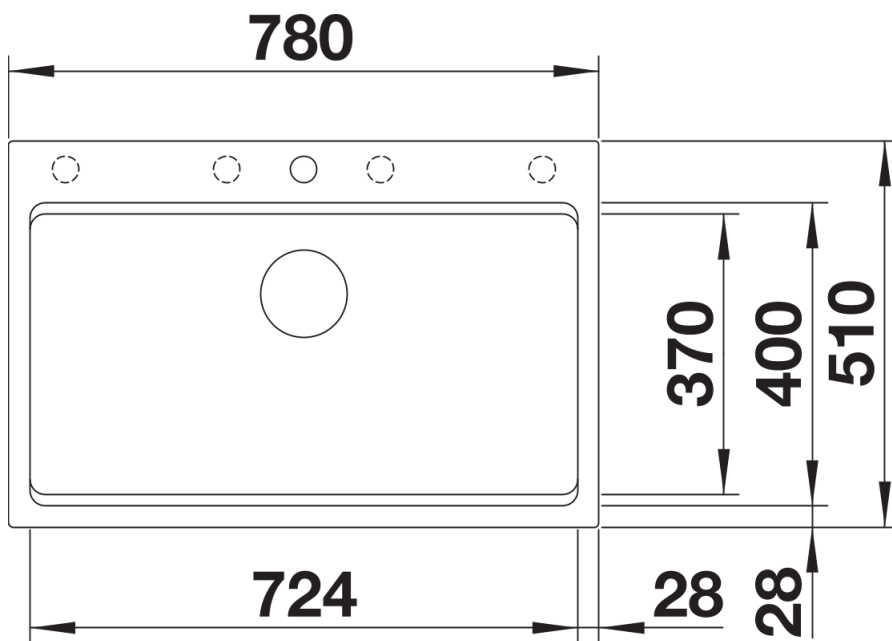

Product information sheet ETAGON 8

Item no. 525893

Benefits

- Generous staggered bowl with added functionality
- Integrated step creates an additional functional level
- Clever system concept with versatile ETAGON rails
- High-quality features with the covered C-overflow and InFino drain system – elegantly integrated and easy-care
- Installation from above, with elegant, low-profile rim and continuous tap ledge

Colours

Available colours:

- black
- anthracite
- rock grey
- volcano grey
- white
- soft white
- tartufo
- coffee

SILGRANIT black

Scope of supply

- 2 x ETAGON rails in stainless steel
- waste kit with space-saving pipe
- 3 ½" InFino basket strainer

234164 - 2 x ETAGON rails

Details

Top view

Cut-out

Front view

Side view