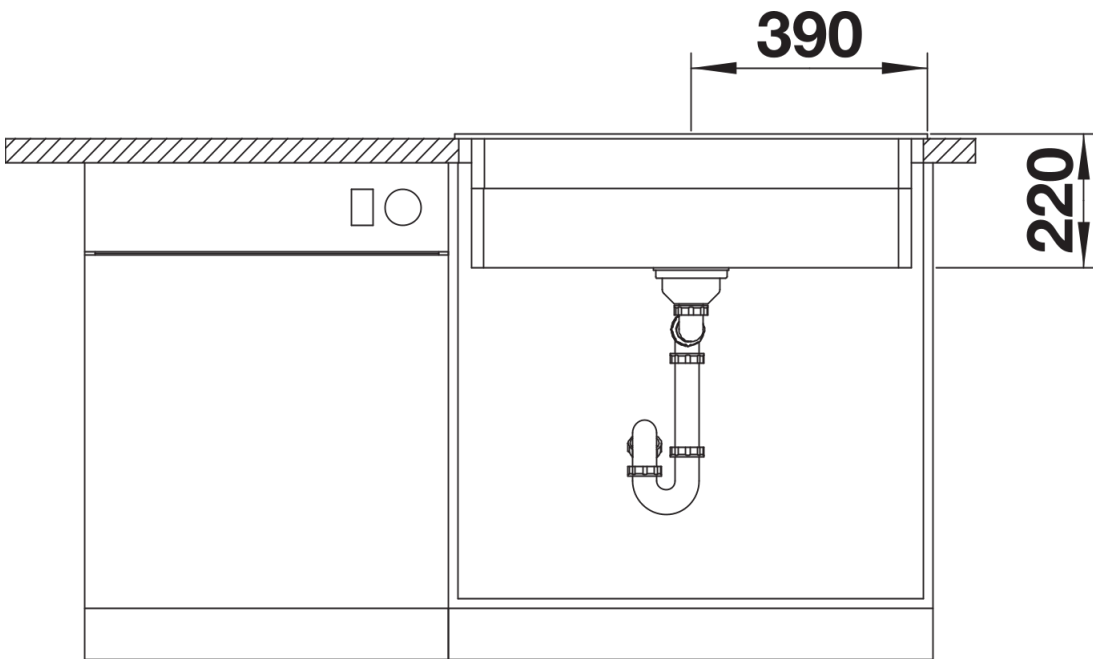

Product information sheet ETAGON 8

Item no. 525893

Benefits

- Generous staggered bowl with added functionality
- Integrated step creates an additional functional level
- Clever system concept with versatile ETAGON rails
- High-quality features with the covered C-overflow and InFino drain system – elegantly integrated and easy-care
- Installation from above, with elegant, low-profile rim and continuous tap ledge

Colours

Available colours:

- black
- anthracite
- rock grey
- volcano grey
- white
- soft white
- tartufo
- coffee

SILGRANIT black

Scope of supply

- 2 x ETAGON rails in stainless steel
- waste kit with space-saving pipe
- 3 ½" InFino basket strainer

234164 - 2 x ETAGON rails

Details

Top view

Cut-out

Front view

Side view