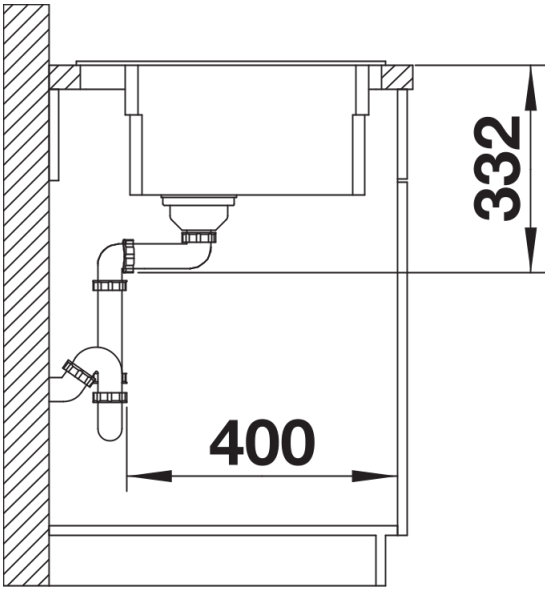

Product information sheet ETAGON 8

Item no. 525893

Benefits

- Generous staggered bowl with added functionality
- Integrated step creates an additional functional level
- Clever system concept with versatile ETAGON rails
- High-quality features with the covered C-overflow and InFino drain system – elegantly integrated and easy-care
- Installation from above, with elegant, low-profile rim and continuous tap ledge

234164 - 2 x ETAGON rails

Details

Top view

Cut-out

Front view

Side view