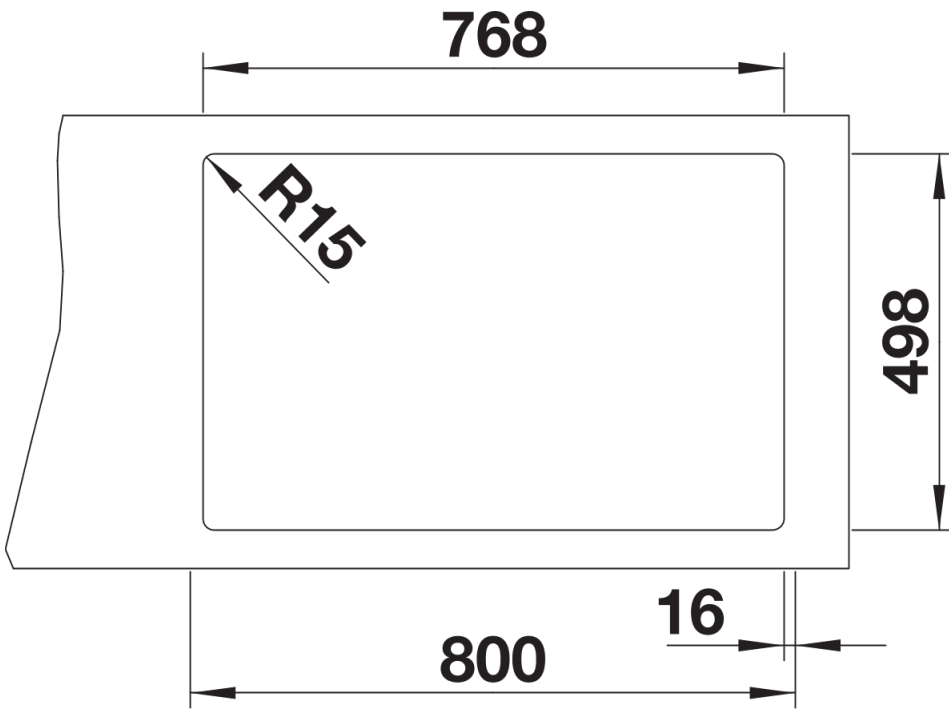

Product information sheet ETAGON 8

Item no. 525893

Benefits

- Generous staggered bowl with added functionality
- Integrated step creates an additional functional level
- Clever system concept with versatile ETAGON rails
- High-quality features with the covered C-overflow and InFino drain system – elegantly integrated and easy-care
- Installation from above, with elegant, low-profile rim and continuous tap ledge

Colours

Available colours:

- black
- anthracite
- rock grey
- volcano grey
- white
- soft white
- tartufo
- coffee

SILGRANIT black

Scope of supply

- 2 x ETAGON rails in stainless steel
- waste kit with space-saving pipe
- 3 ½" InFino basket strainer

234164 - 2 x ETAGON rails

Details

Top view

Cut-out

Front view

Side view