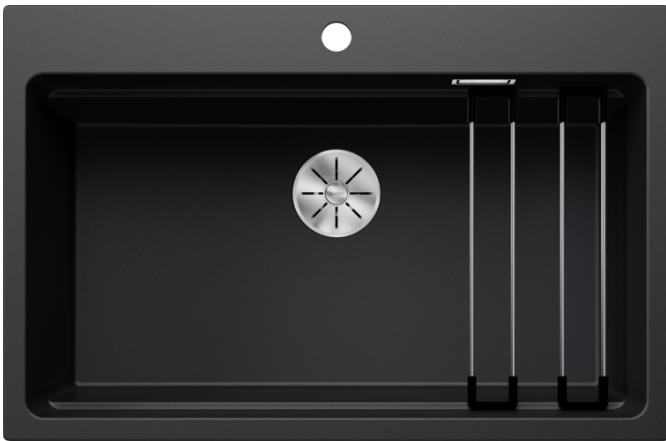

Product information sheet ETAGON 8

Item no. 525893

Benefits

- Generous staggered bowl with added functionality
- Integrated step creates an additional functional level
- Clever system concept with versatile ETAGON rails
- High-quality features with the covered C-overflow and InFino drain system – elegantly integrated and easy-care
- Installation from above, with elegant, low-profile rim and continuous tap ledge

Colours

Available colours:

- black
- anthracite
- rock grey
- volcano grey
- white
- soft white
- tartufo
- coffee

SILGRANIT black

Scope of supply

- 2 x ETAGON rails in stainless steel
- waste kit with space-saving pipe
- 3 ½" InFino basket strainer