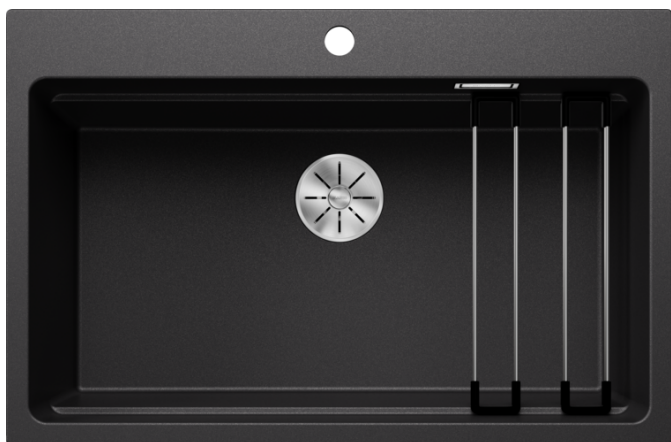

Product information sheet ETAGON 8

Item no. 525187

Benefits

- Generous staggered bowl with added functionality
- Integrated step creates an additional functional level
- Clever system concept with versatile ETAGON rails
- High-quality features with the covered C-overflow and InFino drain system – elegantly integrated and easy-care
- Installation from above, with elegant, low-profile rim and continuous tap ledge

Colours

Available colours:

black
anthracite
rock grey
volcano grey
white
soft white
tartufo
coffee

SILGRANIT anthracite

Scope of supply

- 2 x ETAGON rails in stainless steel
- waste kit with space-saving pipe
- 3 ½" InFino basket strainer