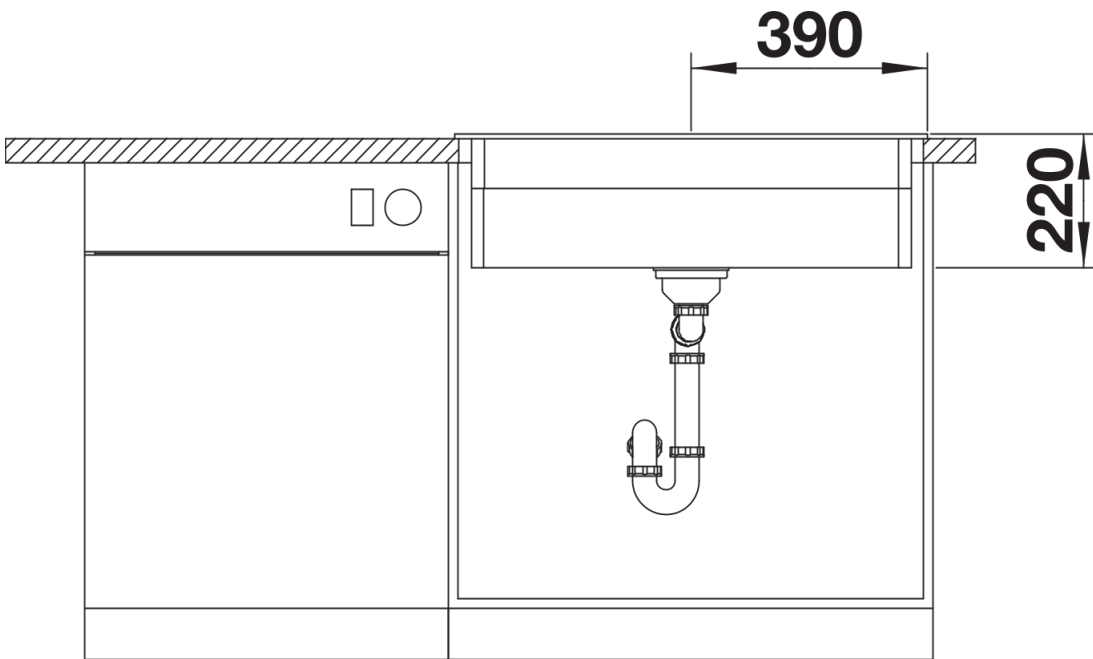

Product information sheet ETAGON 8

Item no. 525187

Benefits

- Generous staggered bowl with added functionality
- Integrated step creates an additional functional level
- Clever system concept with versatile ETAGON rails
- High-quality features with the covered C-overflow and InFino drain system – elegantly integrated and easy-care
- Installation from above, with elegant, low-profile rim and continuous tap ledge

Colours

Available colours:

black
anthracite
rock grey
volcano grey
white
soft white
tartufo
coffee

SILGRANIT anthracite

Scope of supply

- 2 x ETAGON rails in stainless steel
- waste kit with space-saving pipe
- 3 ½" InFino basket strainer

234164 - 2 x ETAGON rails

Details

Top view

Cut-out

Front view

Side view