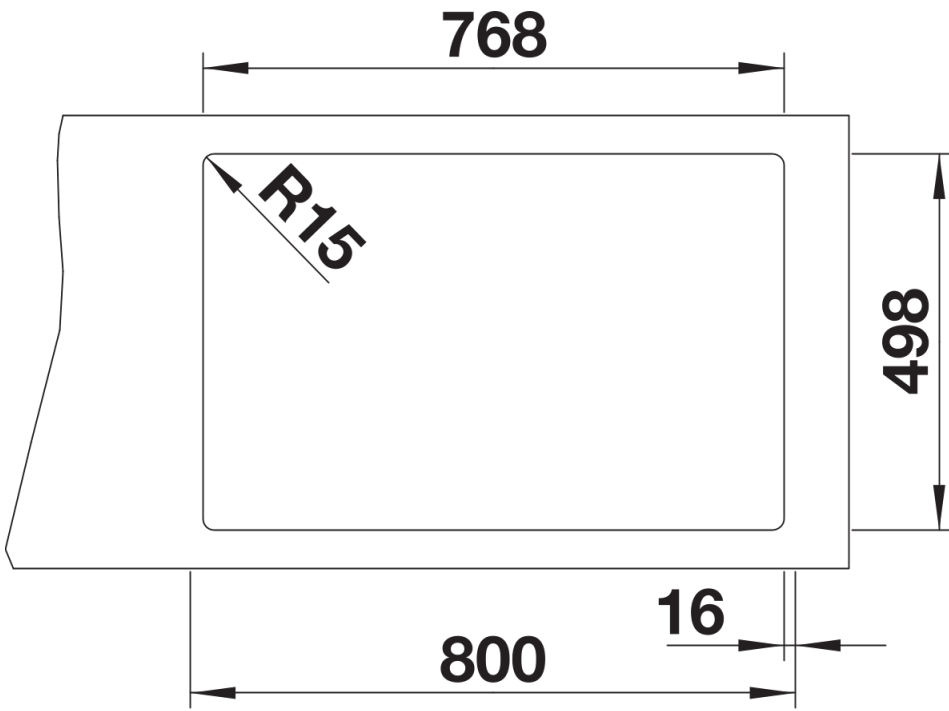

Product information sheet ETAGON 8

Item no. 525187

Benefits

- Generous staggered bowl with added functionality
- Integrated step creates an additional functional level
- Clever system concept with versatile ETAGON rails
- High-quality features with the covered C-overflow and InFino drain system – elegantly integrated and easy-care
- Installation from above, with elegant, low-profile rim and continuous tap ledge

Colours

Available colours:

black
anthracite
rock grey
volcano grey
white
soft white
tartufo
coffee

SILGRANIT anthracite

Scope of supply

- 2 x ETAGON rails in stainless steel
- waste kit with space-saving pipe
- 3 ½" InFino basket strainer

234164 - 2 x ETAGON rails

Details

Top view

Cut-out

Front view

Side view