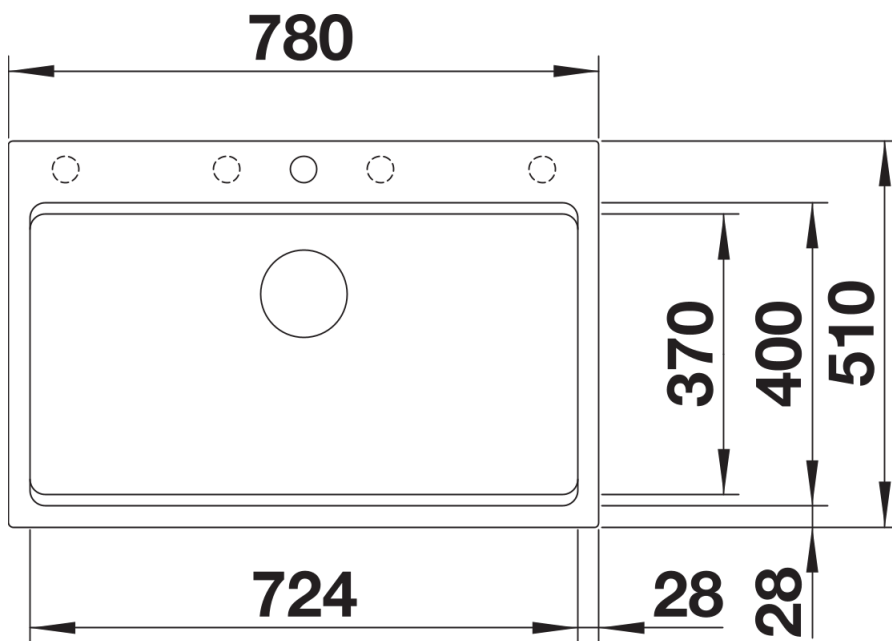

Product information sheet ETAGON 8

Item no. 525187

Benefits

- Generous staggered bowl with added functionality
- Integrated step creates an additional functional level
- Clever system concept with versatile ETAGON rails
- High-quality features with the covered C-overflow and InFino drain system – elegantly integrated and easy-care
- Installation from above, with elegant, low-profile rim and continuous tap ledge

Colours

Available colours:

black
anthracite
rock grey
volcano grey
white
soft white
tartufo
coffee

SILGRANIT anthracite

Scope of supply

- 2 x ETAGON rails in stainless steel
- waste kit with space-saving pipe
- 3 ½" InFino basket strainer

234164 - 2 x ETAGON rails

Details

Top view

Cut-out

Front view

Side view