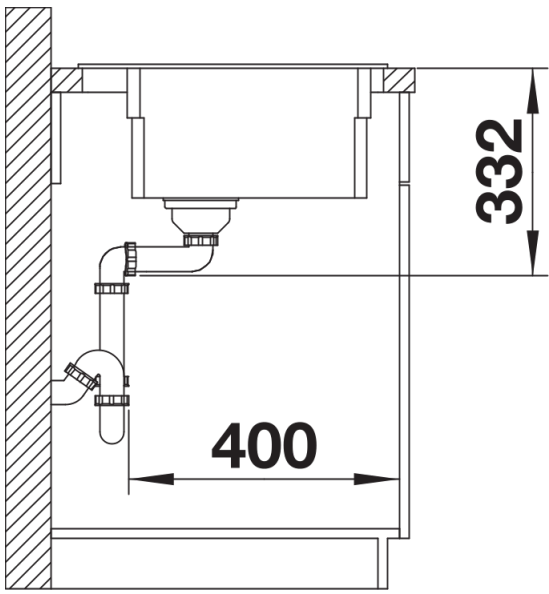

Product information sheet ETAGON 8

Item no. 525187

Benefits

- Generous staggered bowl with added functionality
- Integrated step creates an additional functional level
- Clever system concept with versatile ETAGON rails
- High-quality features with the covered C-overflow and InFino drain system – elegantly integrated and easy-care
- Installation from above, with elegant, low-profile rim and continuous tap ledge

234164 - 2 x ETAGON rails

Details

Top view

Cut-out

Front view

Side view